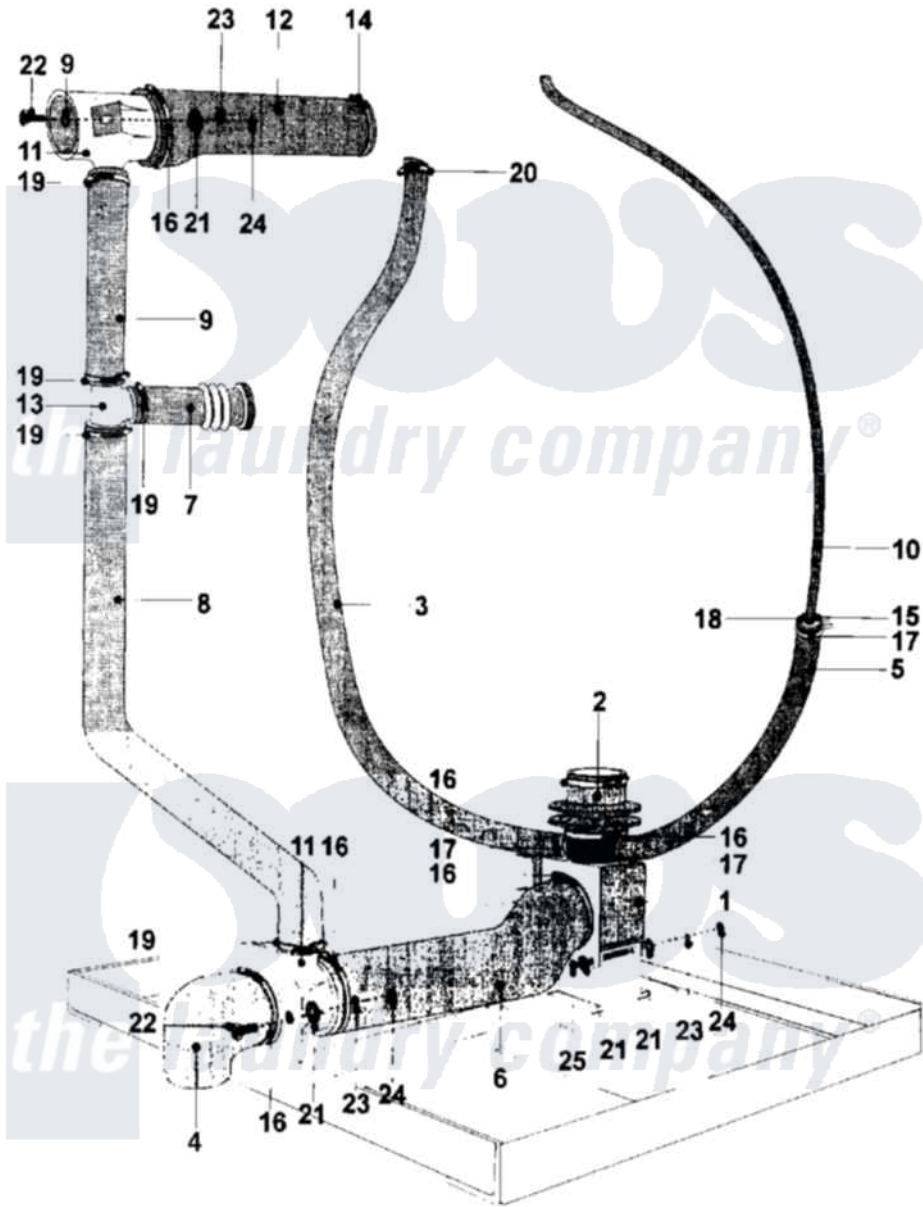

Maytag MFR25PCATS 20 - DRAIN & HOSE ASSEMBLY (SERIES 11)

Maytag [Residential Maytag MFR25PCATS Washer Parts](#) Parts Diagram 20 - DRAIN & HOSE ASSEMBLY (SERIES 11)

[Click on the part number to view part](#)

Item	Original Part Number	Replaced By	Status	Part Description
001	23001244			Valve, Drain
"	23001402			Valve, Drain
002	23002907	23001245		Tub To Drain Hose
003	23001246			Lower Pressure Switch Hose
004	23003245			Hose, 90 Degree Outlet
005	23001247			Hose, Air Dome
006	23001248			Hose, Drain
007	23001250			Corrugated Vent Hose
008	23001251			Lower Overflow Hose
009	23001203			Washer
010	23001252			Upper Pressure Switch Hose
011	23001253			Tee, Drain
012	23001254	23004241		Hopper To T-Hose
013	23001255			Tee, Overflow Hose
014	23001256	34001289		Clamp, Hose
015	23001257	596669		Clamp, Manifold

016	23001258	696392	Hose Clamp
017	23001259		Clamp, Corbin
018	23001260		Pressure Switch Hose Fitting
019	23001261	616099	Clamp
020	23001262	616099	Clamp
021	23002437		Washer M8
022	23001264		Bolt M8x20
023	23002358		LOCK WASHER M8
024	23002435	23001266	Nut M8
025	23002908		Screw