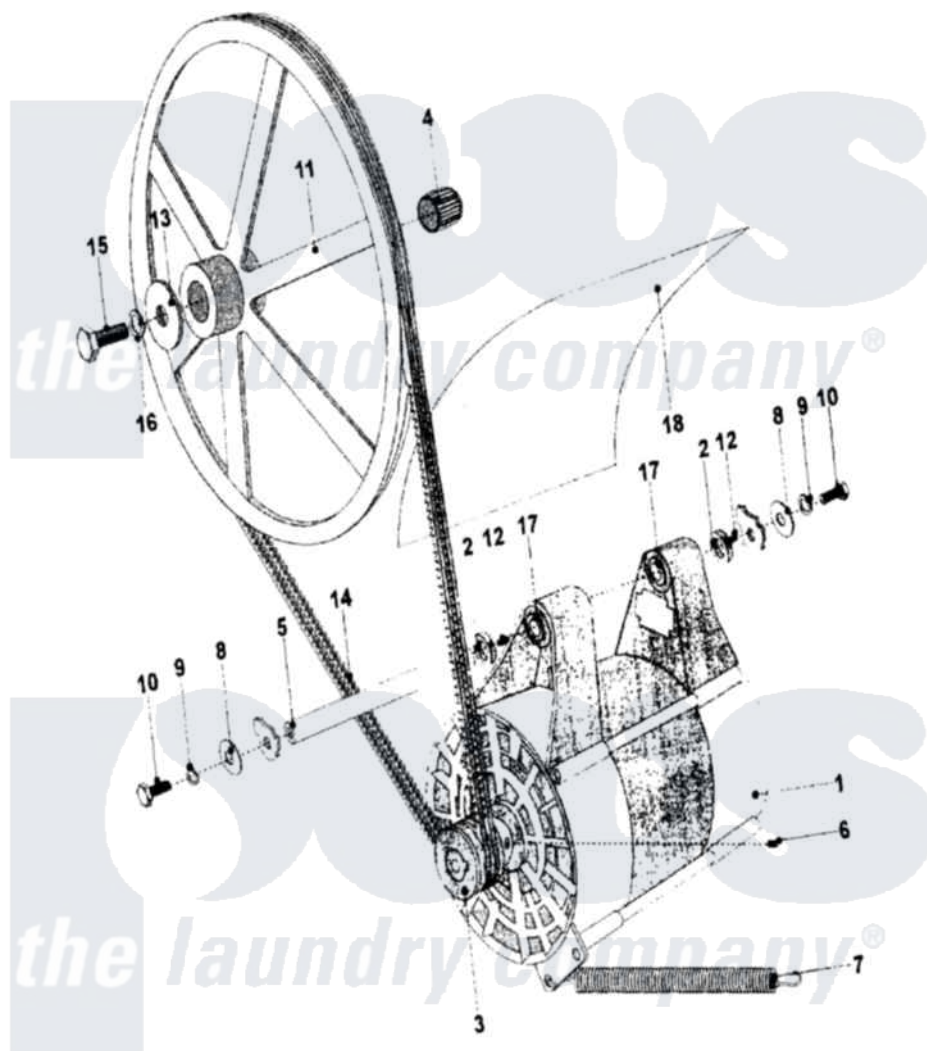

Maytag MFR25PCATS 21 - MOTOR & BASKET PULLEY (SERIES 11)

Maytag [Residential Maytag MFR25PCATS Washer Parts](#) Parts Diagram 21 - MOTOR & BASKET PULLEY (SERIES 11)

[Click on the part number to view part](#)

Item	Original Part Number	Replaced By	Status	Part Description
001	23001406			Motor
"	23001407			Motor
002	23003329			Ring, Sliding
003	23001409			V-Pulley
004	23001410			Ring, Tolerance
005	23003330			Shaft, Motor
006	23002929			Screw, Socket Set
007	23001413			Motor, Spring
008	23002655			Washer
009	23001400			Lock Washer, Spring
010	23001905			Bolt M10x25
011	23001415			Pulley, Basket
012	23003267			Pulley Set Screw
013	23001282			Washer
014	23001417			V-Belt
015	23003332	23001418		Bolt

016 [23002658](#)

Washer

017 [23001420](#)

Motor, Suspension Rubber

018 NLA

Not Available

COVER, PLASTIC