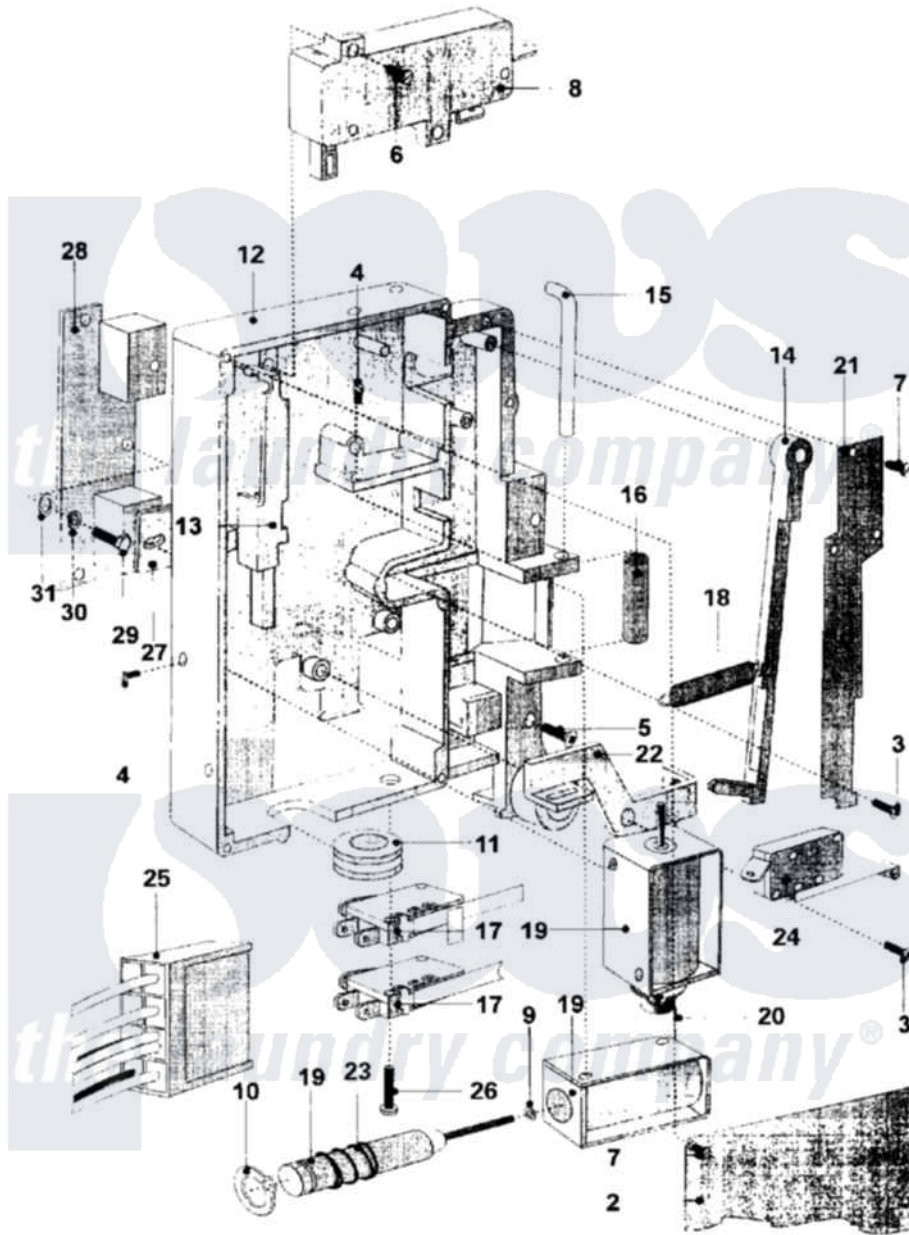

Maytag MFR25PCATS 25 - DOOR LOCK ASSEMBLY (SERIES 11)

Maytag [Residential Maytag MFR25PCATS Washer Parts](#) Parts Diagram 25 - DOOR LOCK ASSEMBLY (SERIES 11)

[Click on the part number to view part](#)

Item	Original Part Number	Replaced By	Status	Part Description
001	23003679			Door Latch Complete
"	Y23002897			Door Lock Assembly
002	23001130			Plate, Cover
003	23001131			Screw
004	23001132			Screw
005	23001133			Screw
006	NLA		Not Available	PLATE, BACK-UP
007	23001134			Bolt
008	23001135			Bimetal, Actuator
009	23001136			Washer
010	23001137			Ring, Retaining
011	23001138			Bushing, Cable Passage
012	Y23002898			Ground, Plate Lock
013	23001140			Small Lock Hook
014	23002899			Handle, Locking Part
015	23001142			Retainer, Lock Tube

016	23001143		Tube, Lock
017	23001144		Microswitch, Lever
018	23002900		Spring, Locking Part
019	23001146		Coil
"	23001147		Coil
020	23002901	23001152	Cord, Emergency Opening
021	23001149		Leaf Spring, Latch Bar
022	NLA	Not Available	LEVEL, OPENING
023	23002903		Spring, Locking Part
024	23002337		Microswitch, Lever
025	23002904		Wiring, Door Lock
"	NLA	Not Available	WIRING, DOOR LOCK
026	23002906		Screw
027	23001155	23001368	Shim, Hinge Base
028	23001156		Spacer, Lock
029	23002353	23001157	Bolt
030	23001158		Lockwasher
031	23001159		Washer Lu