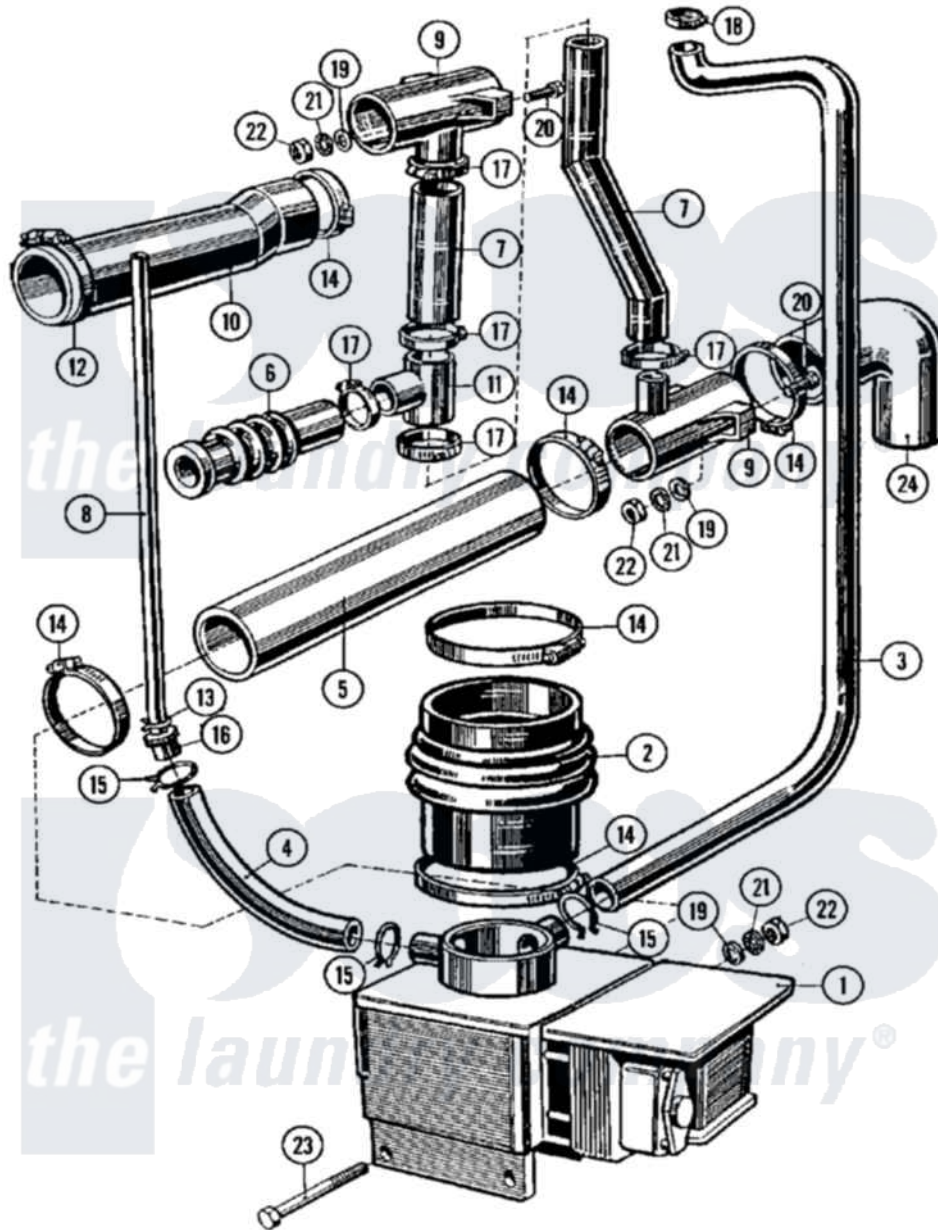

Maytag MFR25PCAVS 09 - DRAIN & HOSE ASSEMBLY (SERIES 10)

Maytag [Residential Maytag MFR25PCAVS Washer Parts](#) Parts Diagram 09 - DRAIN & HOSE ASSEMBLY (SERIES 10)

Click on the part number to view part

Item	Original Part Number	Replaced By	Status	Part Description
001	23001244			Valve, Drain
"	23002321			Motor, Drain
002	23001245			Tub To Drain Hose
003	23001246			Lower Pressure Switch Hose
004	23001247			Hose, Air Dome
005	23001248			Hose, Drain
006	23001250			Corrugated Vent Hose
007	23001251			Lower Overflow Hose
008	23001252			Upper Pressure Switch Hose
009	23001253			Tee, Drain
010	23001254	23004241		Hopper To T-Hose
011	23001255			Tee, Overflow Hose
012	23001256	34001289		Clamp, Hose
013	23001257	596669		Clamp, Manifold
014	23001258	696392		Hose Clamp
015	23001259			Clamp, Corbin

016	23001260		Pressure Switch Hose Fitting
017	23001261	616099	Clamp
018	23001262	616099	Clamp
019	23001263		Washer
020	23001264		Bolt M8x20
021	23001265		Washer
022	23001266		Nut M8
023	23001267	23002908	Screw
024	23001268	23002015	Elbow