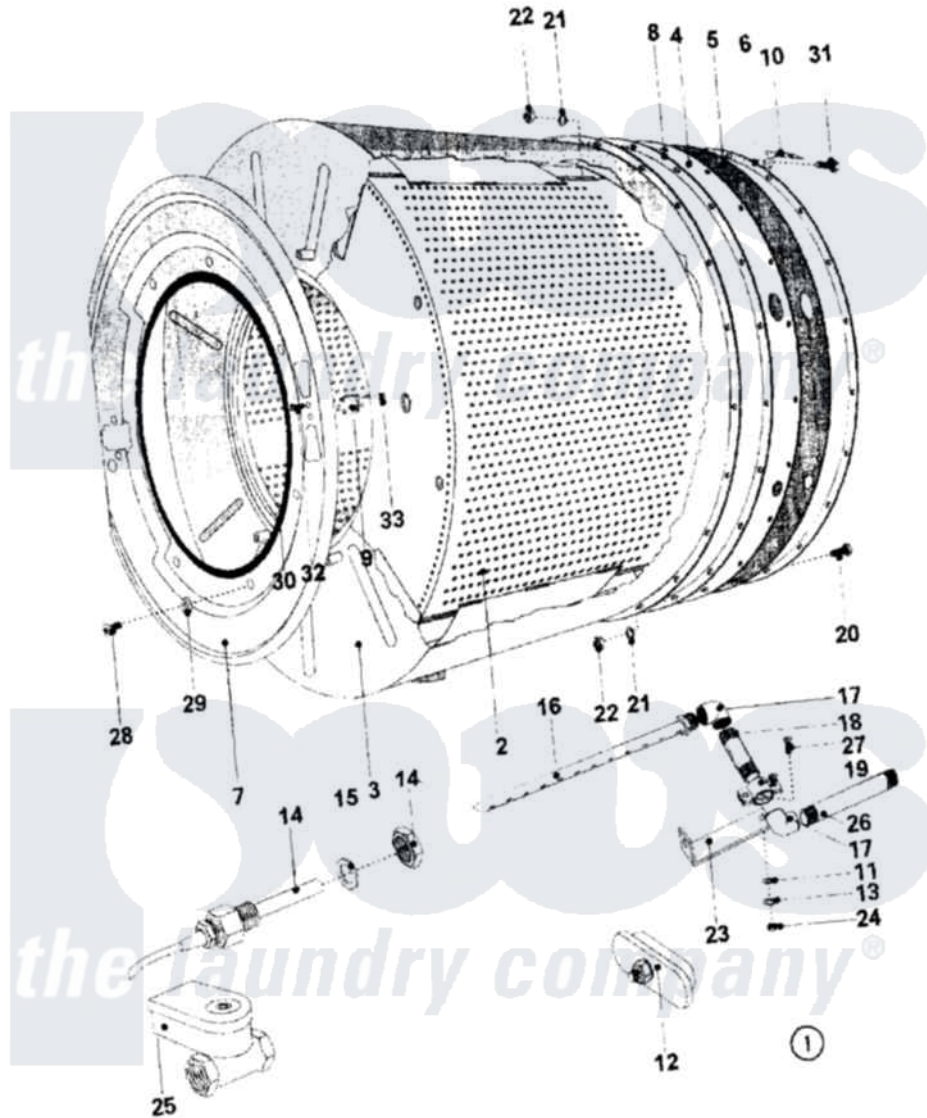

Maytag MFR25PCAVS 19 - BASKET & OUTER SHELL ASSY. (SERIES 11)

Maytag Residential Maytag MFR25PCAVS Washer Parts Parts Diagram 19 - BASKET & OUTER SHELL ASSY. (SERIES 11)

[Click on the part number to view part](#)

Item	Original Part Number	Replaced By	Status	Part Description
001	NLA		Not Available	TUB (COMPLETE)
002	23003336	23003749		Drum/Shaft
003	23003338			Tub
004	23003340			Base Plate
"	NLA		Not Available	PLATE, BACK (STNLS STEEL)
005	23001383			Plate, Back
006	NLA		Not Available	RING
007	NLA		Not Available	SHIELD
008	23001386			Gasket, Shell
009	23001200			Hinge, Mirco Switch
010	23001206			Bracket, Motor Harness
011	23001708			Washer
012	23001594			Heating Element Hole Plug
013	23001333	23004485		Lock Washer M5
014	23001592			Adaptor

015	23002179		Washer Nut M14
016	NLA	Not Available	INJECTOR (LOW PRESSURE)
017	NLA	Not Available	ELBOW (1/2")
018	NLA	Not Available	TUBE (1/2")
019	NLA	Not Available	CLAMP, STEAM TUBE
020	23002847	23001205	Bolt
021	23002358		LOCK WASHER M8
022	23001607	23001266	Nut M8
023	NLA	Not Available	CLAMP, SUPPORT
024	23002466	8184504	Nut
025	NLA	Not Available	VALVE, STEAM (1/2")
027	23002894	23003484	Screw
028	23002617	23001777	Screw, Drive
029	23001204		Washer, Finishing
030	23001088	23002473	Rubber, Protective
031	23002646		Screw
032	23002398	23001089	Screw
033	23002399	23001014	Nut M4