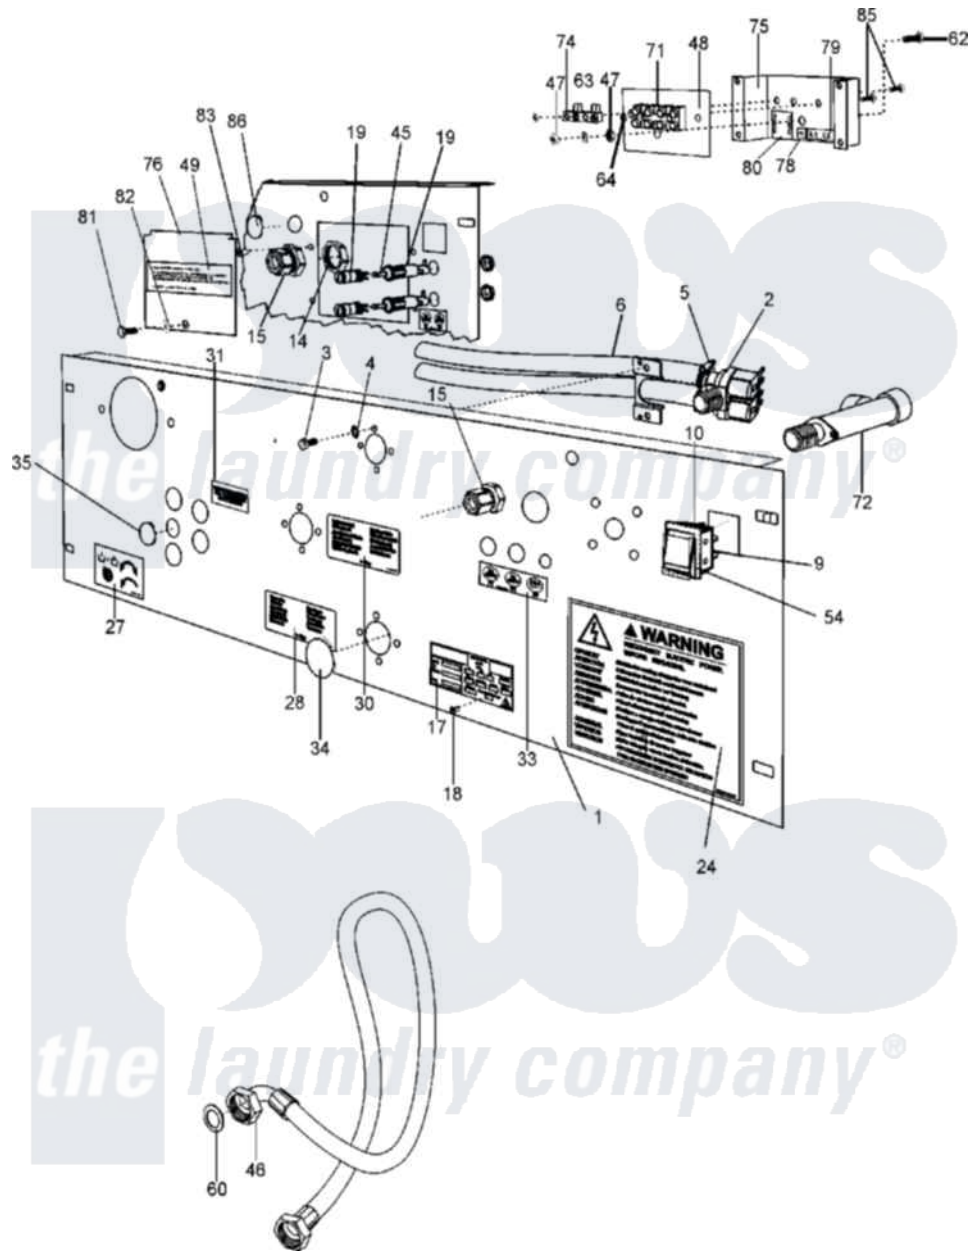

Maytag MFR25PDATS 07 - WATER VALVE AND REAR PANEL

Maytag Residential Maytag MFR25PDATS Washer Parts Parts Diagram 07 - WATER VALVE AND REAR PANEL
 Click on the part number to view part

Item	Original Part Number	Replaced By	Status	Part Description
001	23003658			Bridge, Rear
002	23001455			Valve, Two Way
003	23002423	23001361		Bolt
004	23002111	23001013		Lock Washer External Teeth M4
005	23001506	596669		Clamp, Manifold
006	23001507			Waterhose
009	23001529			Button
010	23001452			Square Plug
014	23002197			Med. Strain Relief Nut
015	23002196			Protector, Cable
018	23002187			Bolt, Firing
019	23001462			Holder, Fuse
024	23001465			Sticker, Electricity Warning
027	23001468			Sticker, Spin Direction
028	23001469			Sticker, Hot Water
				STICKER, COLD HARD

030	NLA		Not Available	STICKER, COLD HARD WATER
031	23001509			Sticker, Pipe Thread
033	NLA		Not Available	STICKER (1A)
035	23001476			Plug, Water Inlet
045	23001463			Fuse
"	23001508			Fuse
046	23001523			North American, Hose
047	23002651	23001312		Mut M6
048	23003800			Insulation
049	NLA		Not Available	LABEL, TERMINAL
054	23001532			Cover, Button
060	23002921			Washer, Fill Hose
062	23002806			Screw
063	23002425			Locker Washer M6
064	23003666	23001014		Nut M4
071	23002923			Board, Terminal
072	23002924			T-Part
074	23002154			Housing, Connector
075	23003803			Box, Terminal
076	23003661			Terminal Cover Lu
078	NLA		Not Available	LABEL, TERMINAL
079	23003801			Phase Sticker
080	23003802		Not Available	SUPPLY LABEL
081	23002422	23001157		Bolt
082	23002424			Washer M6.4
083	23001033			Rivets, Blind Lu
085	NLA		Not Available	SCREW (M4X20)
086	23003785			Plug