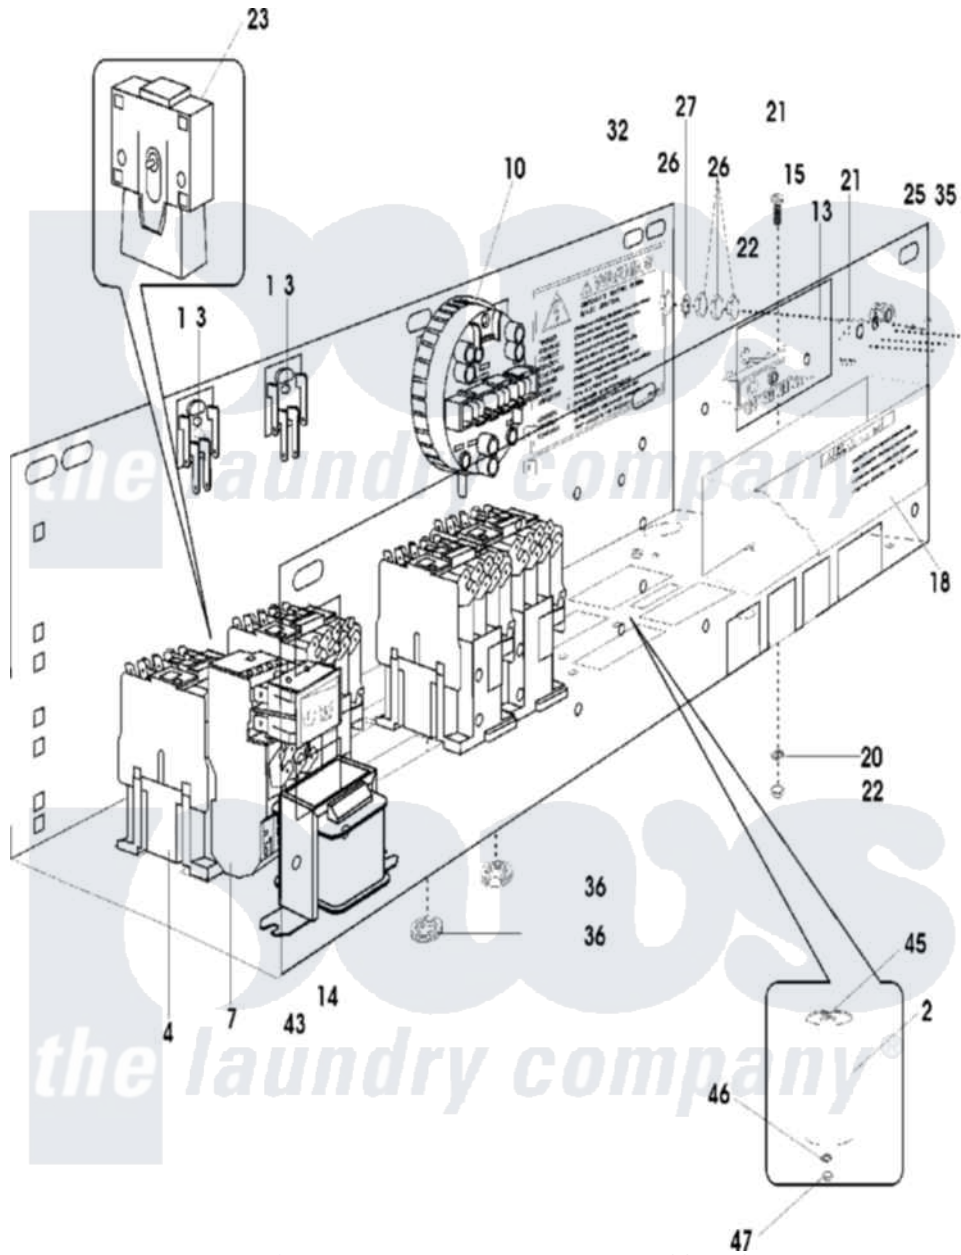

Maytag MFR25PDATS 09 - MAIN CONTROL

Maytag [Residential Maytag MFR25PDATS Washer Parts](#) Parts Diagram 09 - MAIN CONTROL
 Click on the part number to view part

Item	Original Part Number	Replaced By	Status	Part Description
001	23001094			Bridge, Rectifier
002	23001095			Capacitor
"	23001358			Capacitor
003	23001099			Socket, Pc Board Socket
004	23001100	23003750		Frequency Inverter Contactor
"	23001101	23003751		Contactor Lc1 D12
"	23003750			Frequency Inverter Contactor
"	23003751			Contactor Lc1 D12
007	23002101	23003757		Overload Relay 5.5-8A
"	23003757			Overload Relay 5.5-8A
010	23001513			Switch, Water Level
"	23003748			Switch, Water Level
013	23002154			Housing, Connector
014	23001114			Rocker Switch, Prewash/No Prew
015	23001115			Terminal Block Insulation
018	23001118			Sticker, Liquid Soap

020	23002111	23001013	Lock Washer External Teeth M4
021	23002398	23001089	Screw
022	23003666	23001014	Nut M4
023	23003762		Mechanical Interlock
025	23002806		Screw
026	23002651	23001312	Mut M6
027	23002425		Locker Washer M6
032	23001465		Sticker, Electricity Warning
035	23002505		Plate, Earth
036	23001138		Bushing, Cable Passage
043	23003667		Transformer, Control Board
045	23003668		Resistor
046	23003675		Washer
047	NLA	Not Available	NUT (M12)