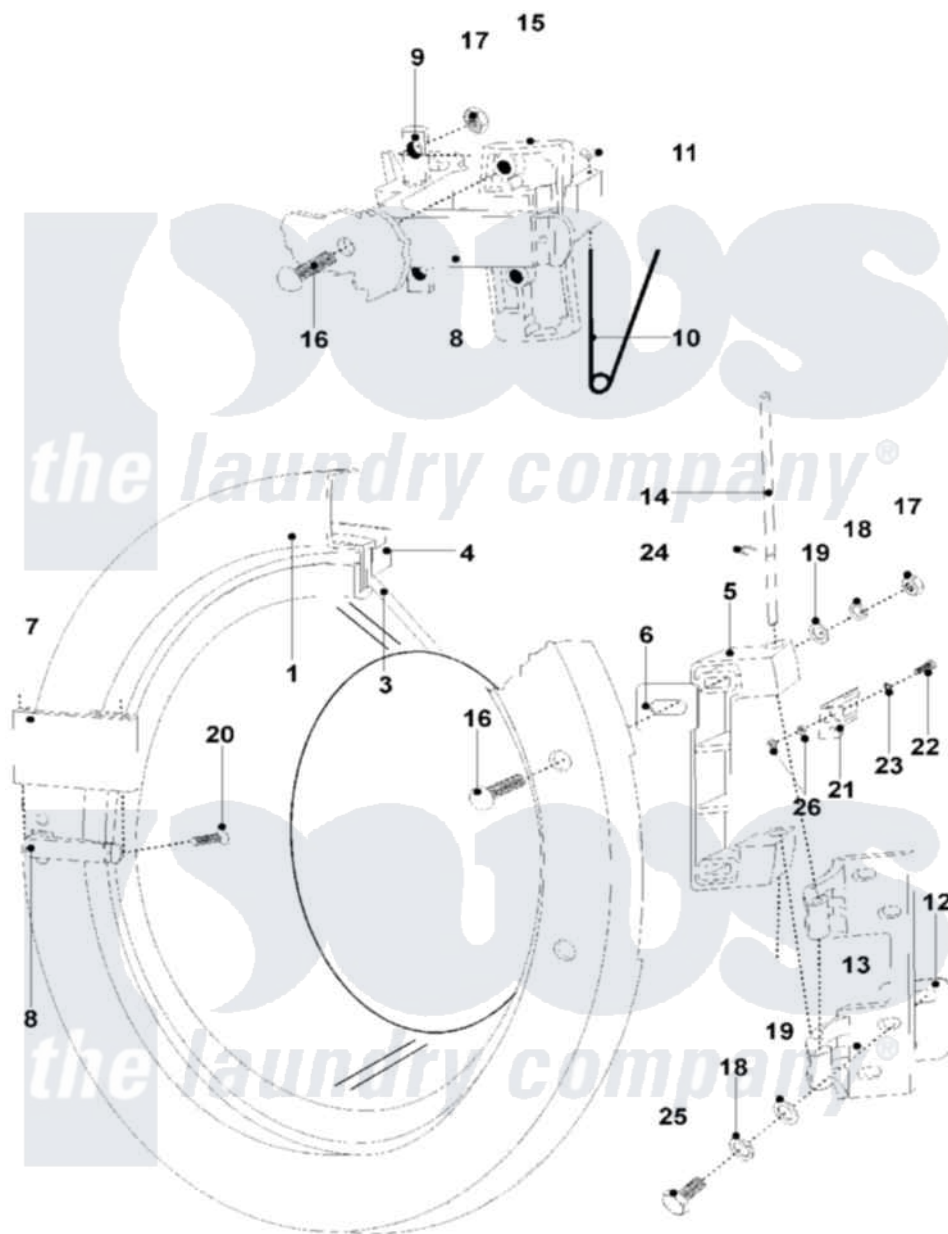

Maytag MFR25PDATS 11 - DOOR

Maytag [Residential Maytag MFR25PDATS Washer Parts](#) Parts Diagram 11 - DOOR
 Click on the part number to view part

| Item | Original Part Number | Replaced By | Status | Part Description |
|------|--------------------------|--------------------------|--------|--|
| 001 | 23001363 | | | Ring, Door |
| 003 | 23001364 | | | Glass, Door |
| 004 | 23001365 | | | Rubber, Door Glass |
| 005 | 23001366 | | | Plate, Hinge |
| 006 | 23001166 | | | Shim, Hinge Plate |
| 007 | 23003700 | 12001889 | | Kit, Door Handle Assembly Handle Front And Back Included |
| 008 | 23003633 | | | Lever, Door |
| 009 | 23001168 | | | Door Handle Pivot Pin |
| 010 | 23001169 | | | Spring, Handle Lever |
| 011 | 23002499 | | | Spring Retaining Clip |
| 012 | 23001368 | | | Shim, Hinge Base |
| 013 | 23001369 | | | Pin, Door Lock |
| 014 | 23001172 | | | Shaft, Door Hinge |
| 015 | 23001370 | | | Door Handle Block W/Pin |
| 016 | 23001175 | | | Screw |

| | | | |
|-----|--------------------------|--------------------------|-------------------------------|
| 017 | 23002280 | | Nut M6 |
| 018 | 23002130 | 23001158 | Lockwasher |
| 019 | 23002424 | | Washer M6.4 |
| 021 | 23001373 | | Microswitch, Activating Plate |
| 022 | 23001781 | 23001179 | Screw |
| 023 | 23002111 | 23001013 | Lock Washer External Teeth M4 |
| 024 | 23001181 | | Ring, Retaining |
| 025 | 23002279 | 23002462 | Screw Lu |
| 026 | 23003794 | | Washer |