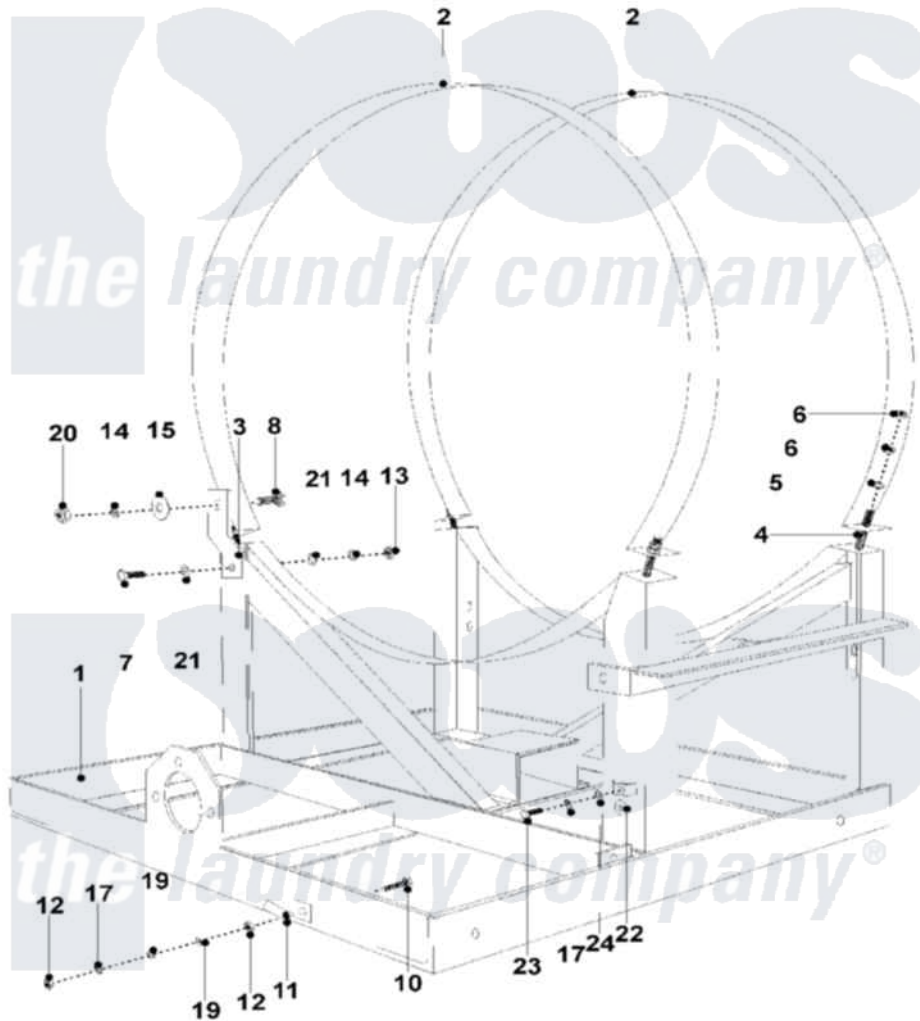

Maytag MFR25PDAVS 01 - BASE FRAME

Maytag Residential Maytag MFR25PDAVS Washer Parts Parts Diagram 01 - BASE FRAME
 Click on the part number to view part

Item	Original Part Number	Replaced By	Status	Part Description
001	NLA		Not Available	FRAME (MFR25)
002	NLA		Not Available	CLAMP, TUB
003	NLA		Not Available	BRACE, TUB SUPPORT
004	23003285			Bolt
005	23002654			Washer
006	23003764	23001661		Nut M10
007	23003765			Bolt M8x35
008	23002847	23001205		Bolt
010	23002806			Screw
011	23001308			Hardware, Grounding
012	23002651	23001312		Mut M6
013	NLA		Not Available	NUT M8
014	23002358			LOCK WASHER M8
015	NLA		Not Available	WASHER (DIA. 30 X 8.5 X 2.5)
017	23002425			Locker Washer M6
019	23003767			Washer Brass

020	NLA		Not Available	NUT M8
021	23003769	23001203		Washer
022	NLA		Not Available	PLATE, INDEX
023	23002422	23001157		Bolt
024	23002424			Washer M6.4