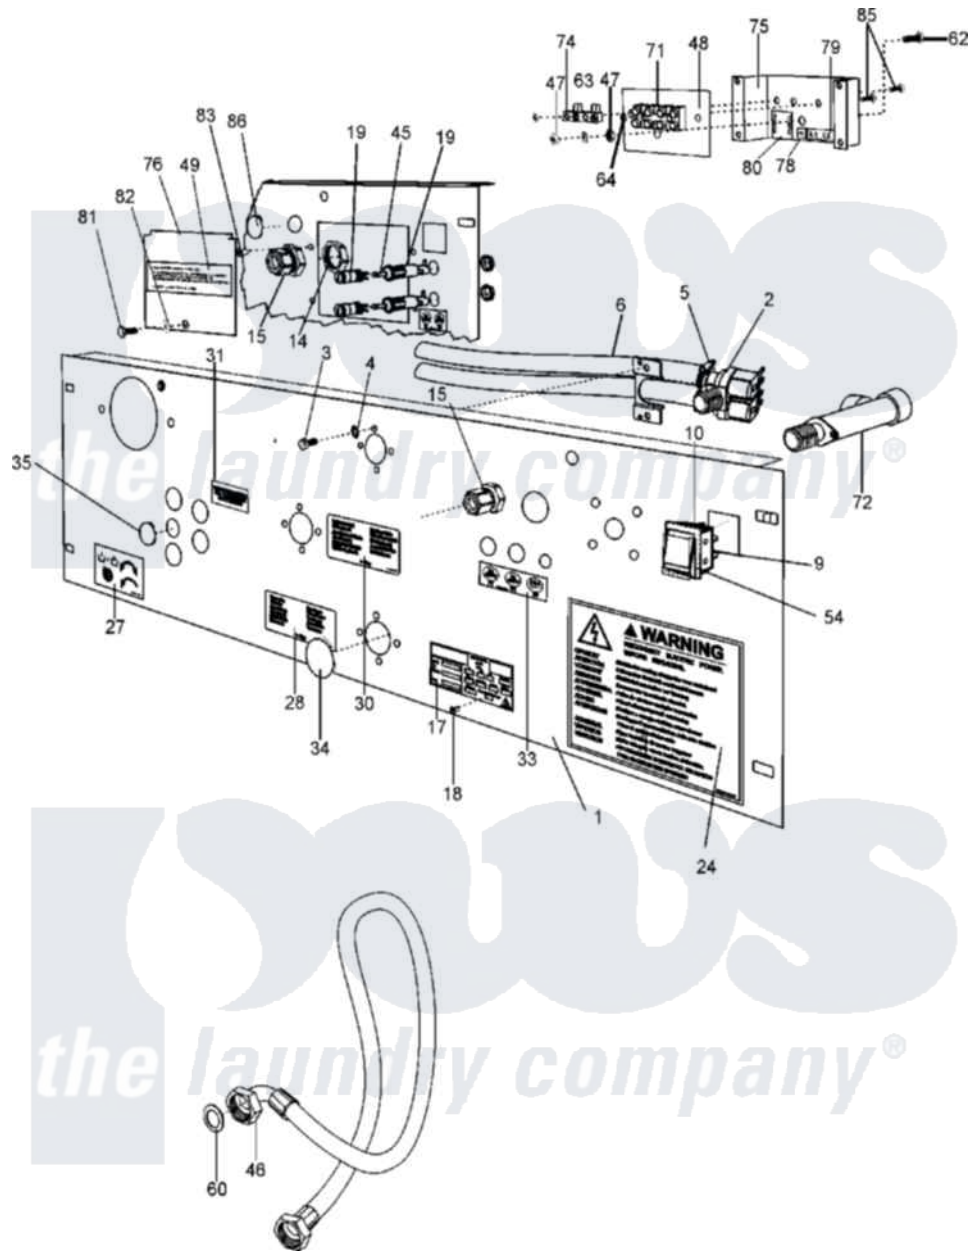

Maytag MFR25PDAVS 07 - WATER VALVE AND REAR PANEL

Maytag Residential Maytag MFR25PDAVS Washer Parts Parts Diagram 07 - WATER VALVE AND REAR PANEL
 Click on the part number to view part

Item	Original Part Number	Replaced By	Status	Part Description
001	23003658			Bridge, Rear
002	23001455			Valve, Two Way
003	23002423	23001361		Bolt
004	23002111	23001013		Lock Washer External Teeth M4
005	23001506	596669		Clamp, Manifold
006	23001507			Waterhose
009	23001529			Button
010	23001452			Square Plug
014	23002197			Med. Strain Relief Nut
015	23002196			Protector, Cable
018	23002187			Bolt, Firing
019	23001462			Holder, Fuse
024	23001465			Sticker, Electricity Warning
027	23001468			Sticker, Spin Direction
028	23001469			Sticker, Hot Water
				STICKER, COLD HARD

030	NLA		Not Available	STICKER, COLD HARD WATER
031	23001509			Sticker, Pipe Thread
033	NLA		Not Available	STICKER (1A)
035	23001476			Plug, Water Inlet
045	23001463			Fuse
"	23001508			Fuse
046	23001523			North American, Hose
047	23002651	23001312		Mut M6
048	23003800			Insulation
049	NLA		Not Available	LABEL, TERMINAL
054	23001532			Cover, Button
060	23002921			Washer, Fill Hose
062	23002806			Screw
063	23002425			Locker Washer M6
064	23003666	23001014		Nut M4
071	23002923			Board, Terminal
072	23002924			T-Part
074	23002154			Housing, Connector
075	23003803			Box, Terminal
076	23003661			Terminal Cover Lu
078	NLA		Not Available	LABEL, TERMINAL
079	23003801			Phase Sticker
080	23003802		Not Available	SUPPLY LABEL
081	23002422	23001157		Bolt
082	23002424			Washer M6.4
083	23001033			Rivets, Blind Lu
085	NLA		Not Available	SCREW (M4X20)
086	23003785			Plug