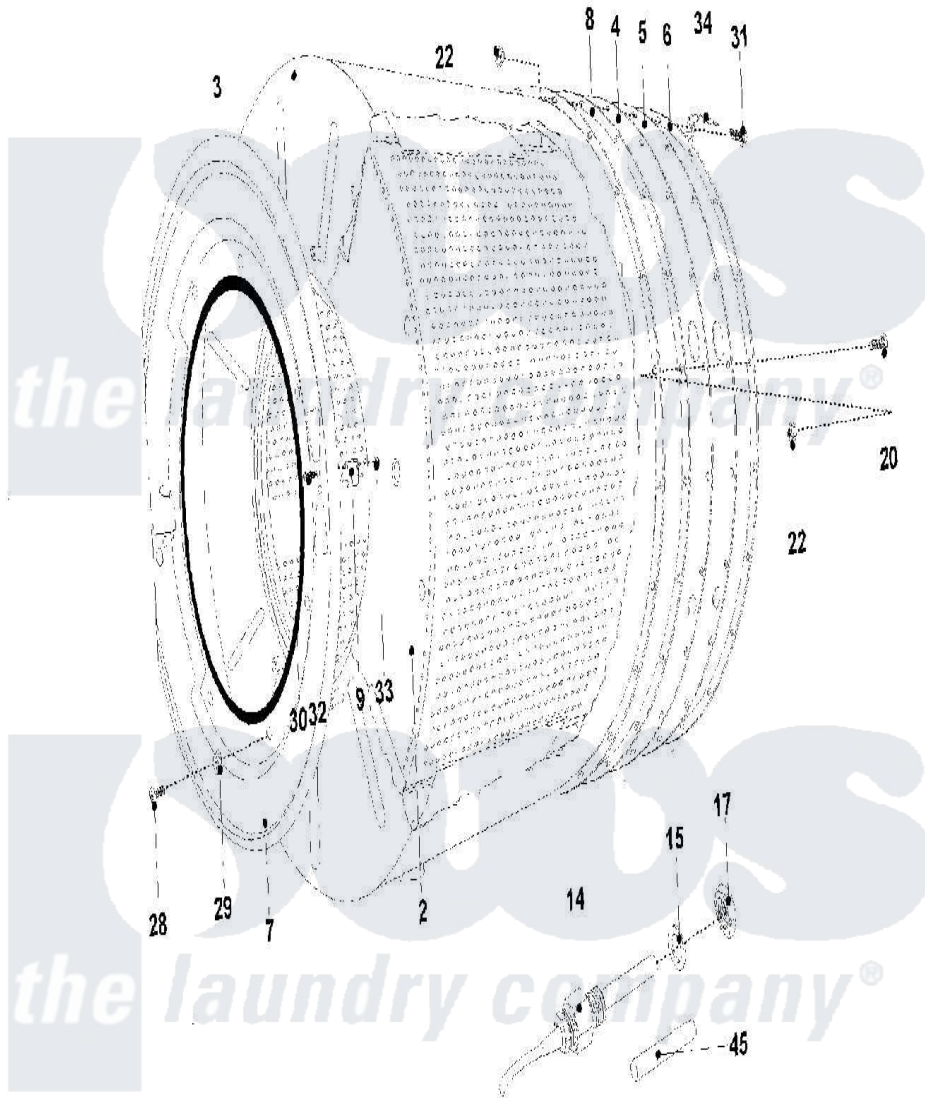

Maytag MFR25PDAVS 10 - BASKET AND OUTER SHELL

Maytag Residential Maytag MFR25PDAVS Washer Parts Parts Diagram 10 - BASKET AND OUTER SHELL
 Click on the part number to view part

Item	Original Part Number	Replaced By	Status	Part Description
002	23003336	23003749		Drum/Shaft
"	23003749			Drum/Shaft
003	23003812			Tub
004	23003790			Plate Base Without/Holes
005	23001383			Plate, Back
006	NLA		Not Available	RING
007	NLA		Not Available	SHIELD
008	23001387			Gasket, Shell
009	23001200			Hinge, Mirco Switch
014	23003807			Temperature, Sensor Holder
015	23002179			Washer Nut M14
017	23002936			Temperature, Sensor Holder, Nut M14
020	23002646			Screw
022	23001607	23001266		Nut M8
028	23002617	23001777		Screw, Drive
029	23001204			Washer, Finishing

030	23002473	Rubber, Protective
031	23003765	Bolt M8x35
032	23002398	23001089 Screw
033	23003666	23001014 Nut M4
034	23003791	Plate, Motor Wiring Fixation
037	23003792	Plug 6 Diam.