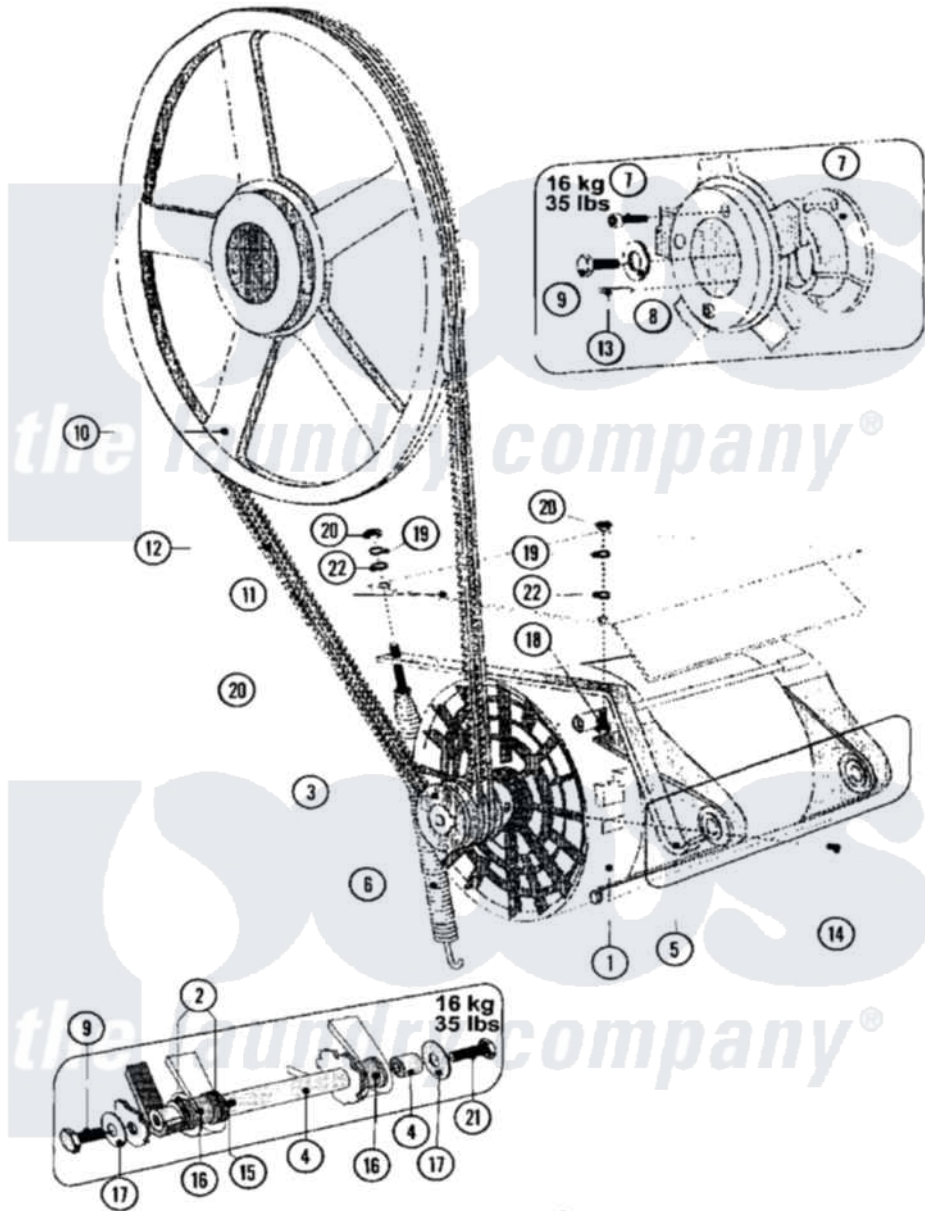

Maytag MFR35MCATS 21 - MOTOR & BASKET PULLEY (SERIES 11)

Maytag [Residential Maytag MFR35MCATS Washer Parts](#) Parts Diagram 21 - MOTOR & BASKET PULLEY (SERIES 11)

Click on the part number to view part

Item	Original Part Number	Replaced By	Status	Part Description
001	23001269			Motor
"	23001270			Motor
"	23002317			Switch, Centrifugal
"	24001017			Bearing, Motor
002	23002925			Shaft, Sliding Ring Motor
003	23001273			V-Pulley
004	23002926			Rod, Motor Support
"	23002927			Shaft, Extension Motor
005	23001278			Tensioner, Belt
006	23001279			Belt, Tension Spring
007	23001280			Bushing, Tapered
"	23002336			Bolt, Socket Head
008	23001282			Washer
009	23002661	23001283		Bolt
010	23001284			Pulley, Basket
011	23002928			Motor, Protection Shield

012	23001287	V-Belt
013	23001288	Key, Basket Pulley
014	23002929	Screw, Socket Set
015	23002930	Screw, Socket Set
016	23001291	Bushing, Rubber Motor Mount
017	23002657	23001292 Washer
018	23002475	23001264 Bolt M8x20
019	23002932	Spring, Lock Washer
020	23002399	23001014 Nut M4
021	23002846	23001294 Bolt
022	23002653	23001203 Washer