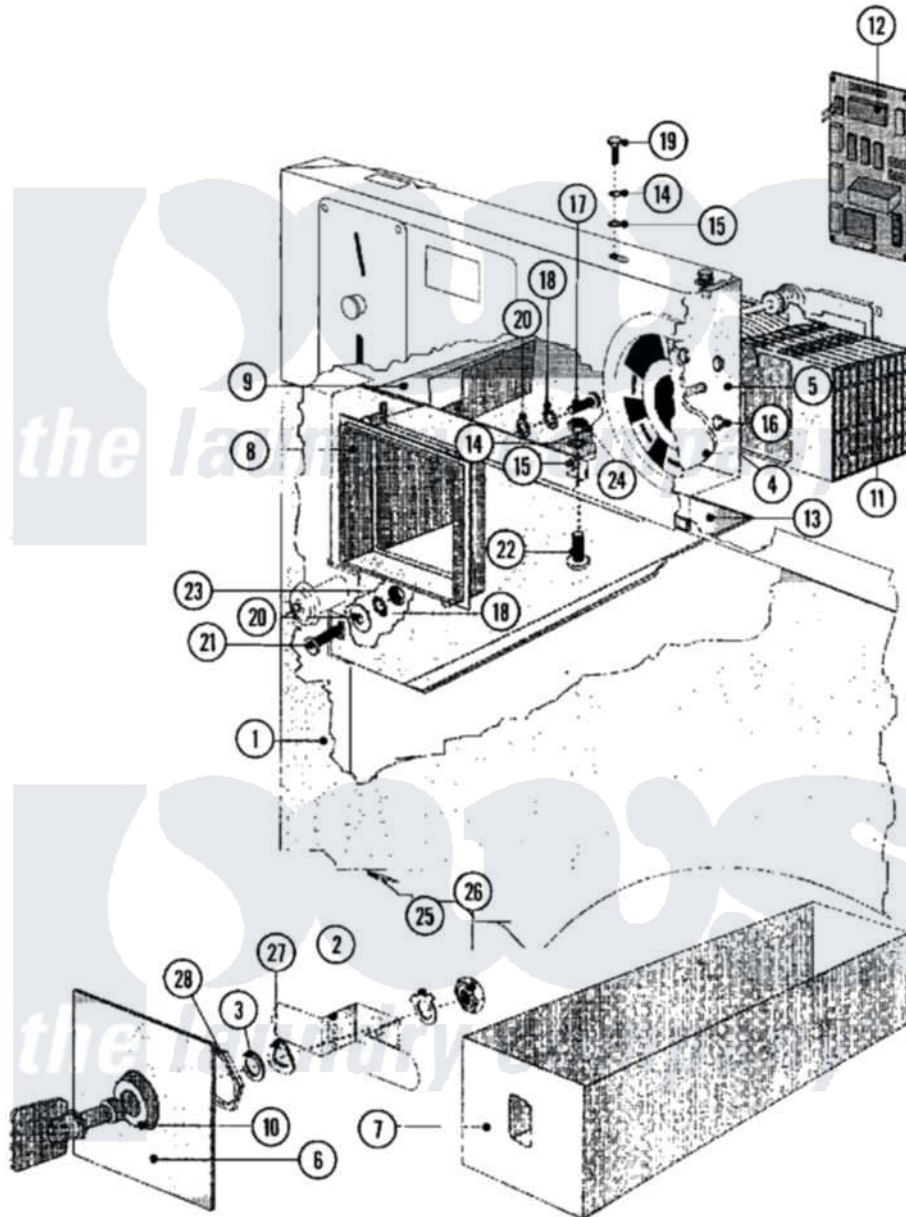

# Maytag MFR35MCAVS 16 - TIMER & COIN ASSEMBLY (SERIES 11)

Maytag Residential Maytag MFR35MCAVS Washer Parts Parts Diagram 16 - TIMER & COIN ASSEMBLY (SERIES 11)  
 Click on the part number to view part

Item	Original Part Number	Replaced By	Status	Part Description
001	<a href="#">23001320</a>			Panel, Front
002	<a href="#">23002879</a>			Cam, Coin Lock Box
003	<a href="#">23001580</a>			Washer
004	<a href="#">23001060</a>			Disc, Timer Indicator
005	<a href="#">23002880</a>			Timer, Support
006	<a href="#">23002881</a>			Plate, Coin Vault Ornamental
007	<a href="#">23002882</a>			Box, Coin
008	<a href="#">23002883</a>			Vault, Ornamental
009	<a href="#">23002884</a>			Vault, Coin Lu
010	<a href="#">23002885</a>			Lock, Coin Vault
011	<a href="#">23001065</a>			Timer
"	<a href="#">23003445</a>			Coil
012	<a href="#">23001066</a>			Counter, Coin
"	23001693	<a href="#">23001066</a>		Counter, Coin
"	<a href="#">23003987</a>			Coin Counter Ham-Mc
013	<a href="#">23001502</a>			Support, Coin Vault

014	<a href="#">23002756</a>		Lockwasher
015	<a href="#">23001027</a>		Washer
016	<a href="#">23002886</a>		Screw
017	23002423	<a href="#">23001361</a>	Bolt
018	23002111	<a href="#">23001013</a>	Lock Washer External Teeth M4
019	23002354	<a href="#">23002461</a>	Screw
020	23001610	<a href="#">23002438</a>	Washer M4.3
021	<a href="#">23001012</a>		Screw
022	NLA	Not Available	SCREW (M6X12)
023	23002399	<a href="#">23001014</a>	Nut M4
024	23002436	Not Available	NUT (M6)
025	NLA	Not Available	WASHER, SELF LOCKING
026	NLA	Not Available	NUT, LOCK (SMALL)
027	NLA	Not Available	WASHER, SPRING LOCK
028	NLA	Not Available	NUT, LOCK (BIG)
029	<a href="#">23001038</a>		Conversion Kit
"	<a href="#">23002195</a>		Pc-Pn Conversion Kit
"	<a href="#">23002333</a>		Pc To Pn Conversion
"	<a href="#">23002334</a>		Mc To MN Convers.