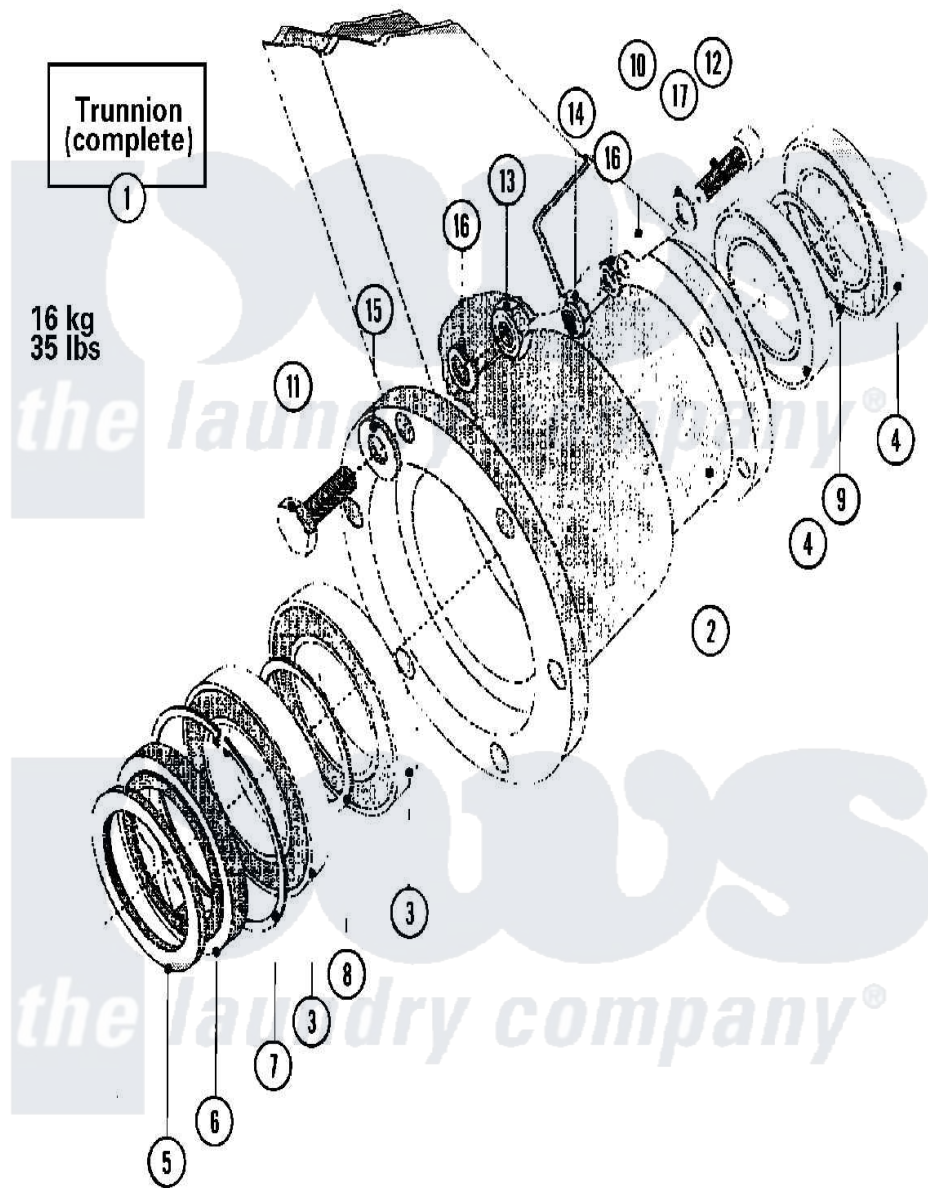

Maytag MFR35MCAVS 24 - BEARINGS & TRUNNION ASSEMBLY (SERIES 11)

Maytag Residential Maytag MFR35MCAVS Washer Parts Parts Diagram 24 - BEARINGS & TRUNNION ASSEMBLY (SERIES 11)

Click on the part number to view part

Item	Original Part Number	Replaced By	Status	Part Description
001	23002938			Trunnion Items 2, 3, 4, And 7
002	23001230	23002938		Trunnion Items 2, 3, 4, And 7
003	23001231			Bearing
004	23001232	24001015		Bearing
005	23001233	12002779		Water Seal
006	23001234	12002779		Water Seal
007	23001235			Ring, Internal Snap
008	23001236			Ring, Spacer
009	23001237			Ring, Spacer
010	23002939			Spoke
011	23002940			Screw
012	23002941	23003808		Bolt M 10x40
013	23001661			Nut M10
014	23002356	23001241		Locking Nut, Self Lu
015	23001201			Washer