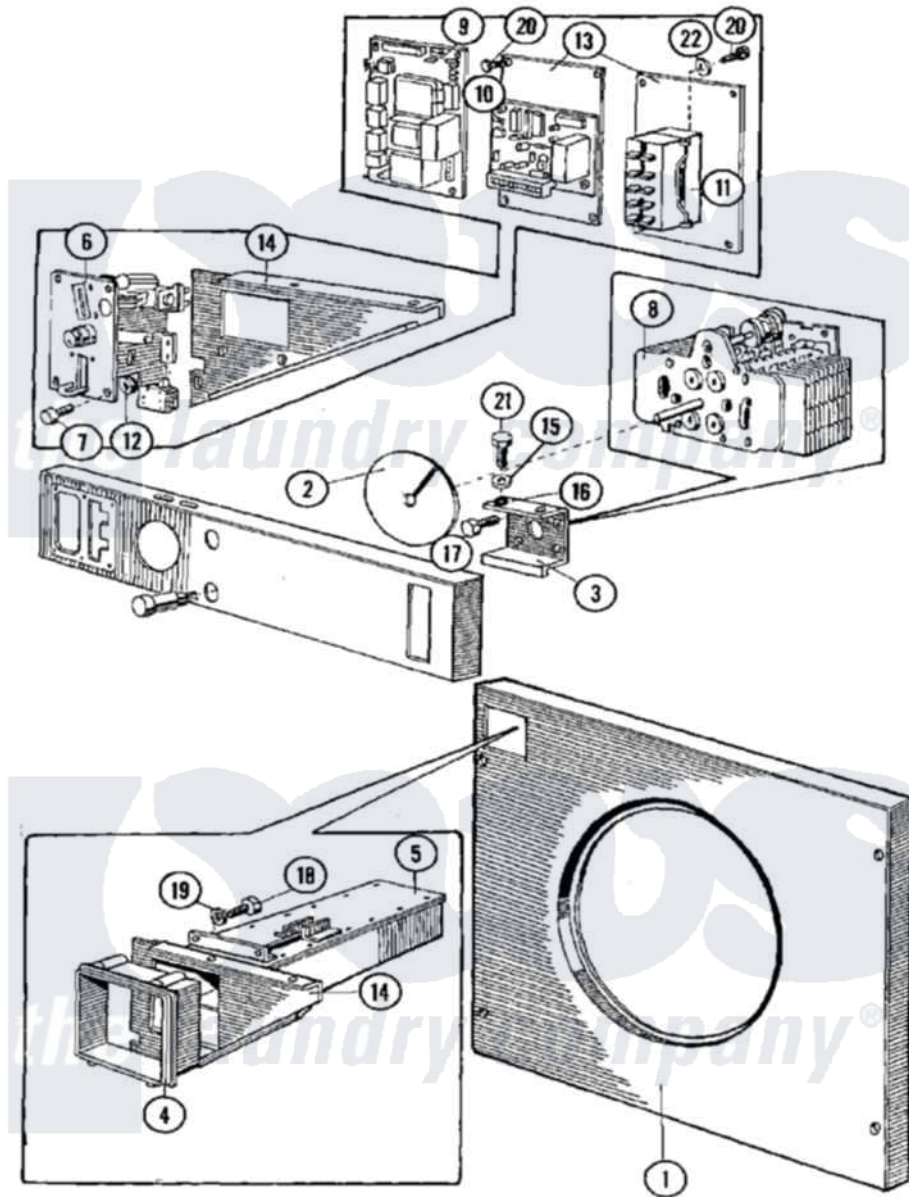

# Maytag MFR35PCATS 01 - TIMER & COIN ASSEMBLY

Maytag Residential Maytag MFR35PCATS Washer Parts Parts Diagram 01 - TIMER & COIN ASSEMBLY  
 Click on the part number to view part

Item	Original Part Number	Replaced By	Status	Part Description
001	<a href="#">23001320</a>			Panel, Front
002	<a href="#">23001060</a>			Disc, Timer Indicator
003	<a href="#">23001061</a>			Timer, Support
004	<a href="#">23001062</a>			Collar, Coin Vault
005	<a href="#">23001349</a>			Vault, Coin
006	<a href="#">23001063</a>			Meter, Coin
"	<a href="#">23003445</a>			Coil
"	<a href="#">23003987</a>			Coin Counter Harm-Mc
007	<a href="#">23001064</a>			Screw, Ornemental
008	<a href="#">23001065</a>			Timer
"	<a href="#">23002204</a>			Motor, Timer
009	<a href="#">23001066</a>			Counter, Coin
"	23001693	<a href="#">23001066</a>		Counter, Coin
"	<a href="#">23003987</a>			Coin Counter Harm-Mc
010	W10124350		Not Available	NOT REQUIRED PART OR SEE NOTE
011	<a href="#">23001068</a>			Relay, Start

012	<a href="#">23001053</a>		Nut
013	NLA	Not Available	MOUNTING PLATE, START RELAY
014	<a href="#">23001502</a>		Support, Coin Vault
015	23001028	<a href="#">23002756</a>	Lockwasher
016	<a href="#">23001027</a>		Washer
017	<a href="#">23001069</a>		Screw
018	<a href="#">23001070</a>		Screw
019	<a href="#">23001013</a>		Lock Washer External Teeth M4
020	23001052	<a href="#">23002869</a>	Screw
021	<a href="#">23001026</a>		Bolt
022	<a href="#">23001054</a>		Washer, Locking
023	<a href="#">23001038</a>		Conversion Kit
"	<a href="#">23002195</a>		Pc-Pn Conversion Kit
"	<a href="#">23002333</a>		Pc To Pn Conversion
"	<a href="#">23002334</a>		Mc To MN Convers.