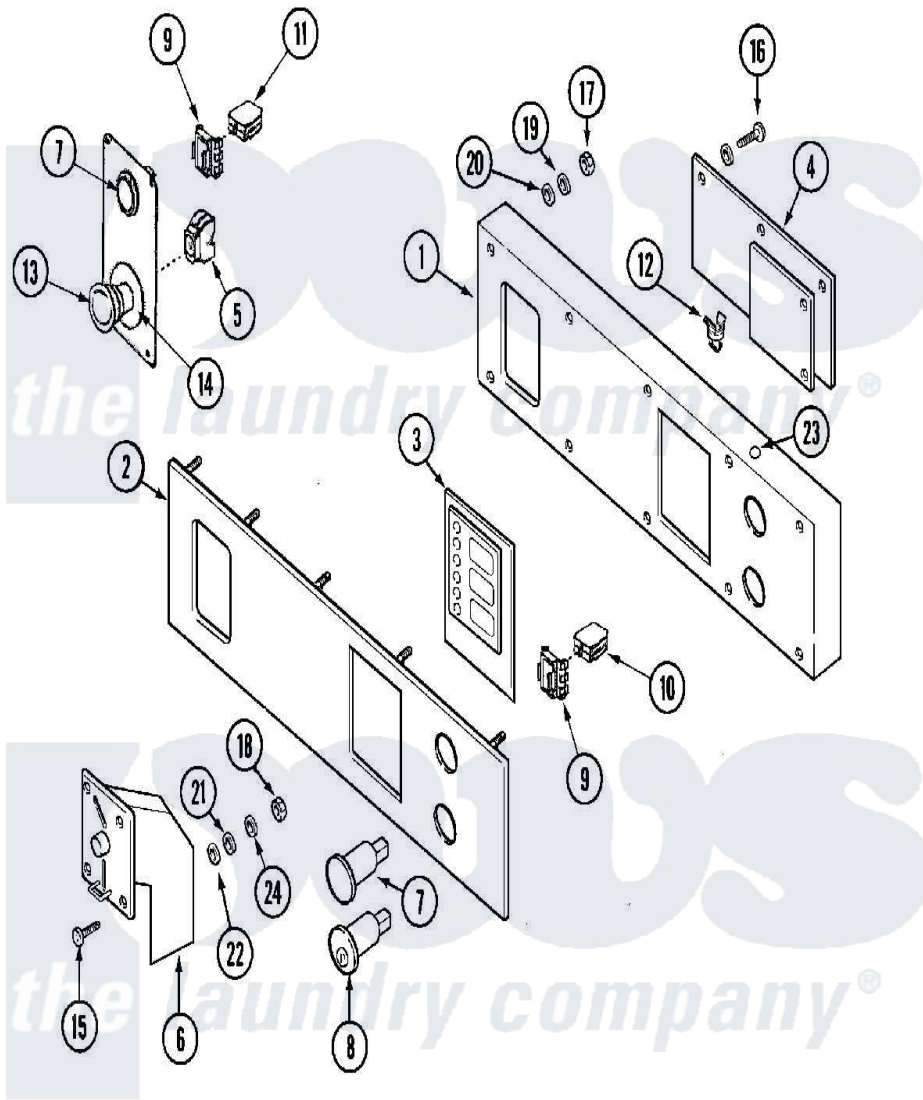

Maytag MFR35PCATS 02 - CONTROL PANEL (PC/PN)

Maytag [Residential Maytag MFR35PCATS Washer Parts](#) Parts Diagram 02 - CONTROL PANEL (PC/PN)
 Click on the part number to view part

Item	Original Part Number	Replaced By	Status	Part Description
001	23001339	23002455		Nut, Rapid
"	NLA		Not Available	PANEL, CONTROL
"	NLA		Not Available	BOLT (M6X16)
002	NLA		Not Available	FACIA, CONTROL PANEL (PC)
003	23001526			Plexi, Microprocessor
004	23001525			Microprocessor
"	23003741			Controller, Apl283a V1.07
005	23002331			Contactora, Central Stop
006	23001063			Meter, Coin
007	23001537	12001897		Kit- Key S
008	23001538	12001896		Kit- Key S
009	23001540			Adapter, Contact Block
010	23001541			Block, Contact
011	23002873			Block, Contact
012	23001542			Holder, Board
013	23002332			Knob, Central Stop

014	23002330		Not Available	LABEL, CENTRAL STOP
015	23001064			Screw, Ornemental
016	23001544			Bolt
"	23002174	23003654		Washer M3.2
017	23001055	23001014		Nut M4
018	23001053			Nut
019	23001013			Lock Washer External Teeth M4
020	23002111	23001013		Lock Washer External Teeth M4
021	23002174	23003654		Washer M3.2
022	23001610	23002438		Washer M4.3
023	NLA		Not Available	LABEL, EARTH
024	NLA		Not Available	LOCKWASHER (M3)