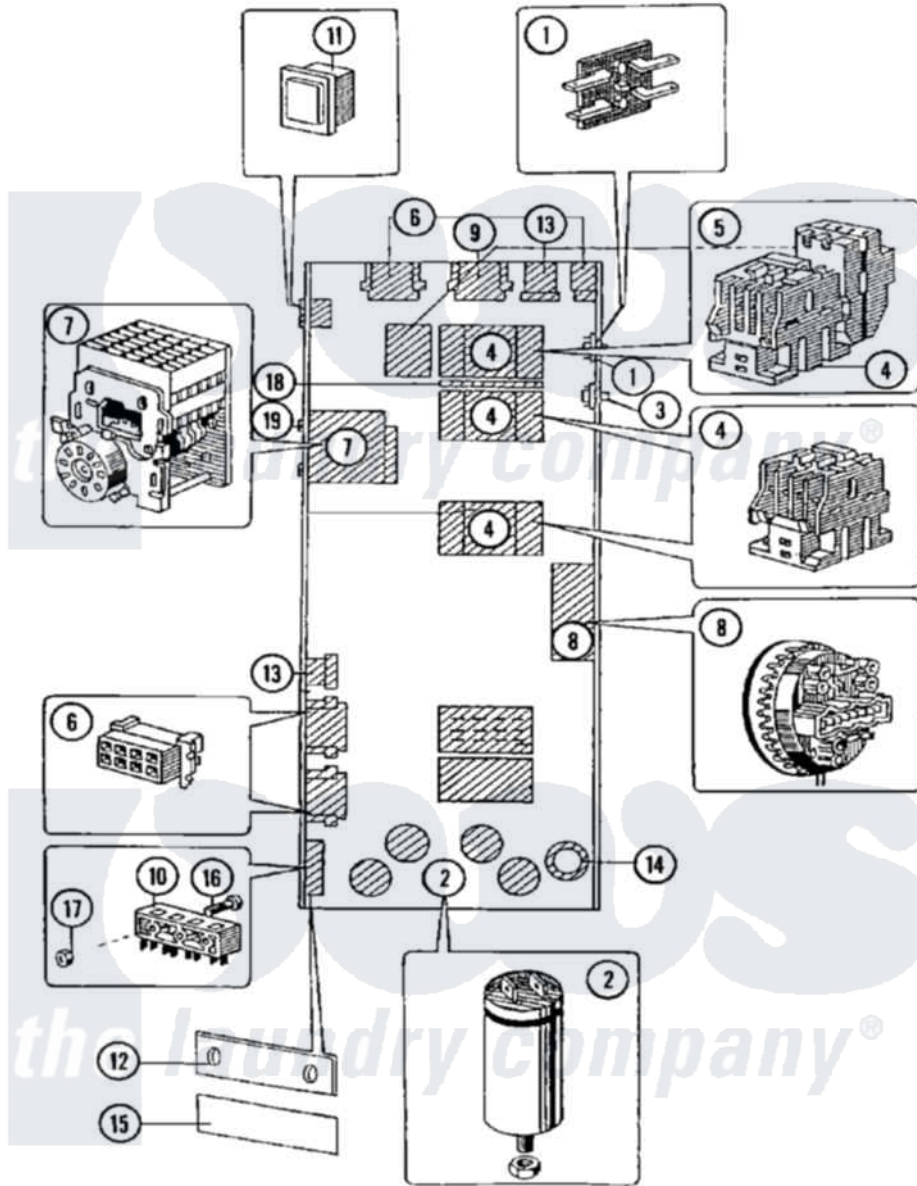

Maytag MFR35PCATS 03 - MAIN CONTROLS (MC)

Maytag [Residential Maytag MFR35PCATS Washer Parts](#) Parts Diagram 03 - MAIN CONTROLS (MC)
 Click on the part number to view part

Item	Original Part Number	Replaced By	Status	Part Description
001	23001094			Bridge, Rectifier
002	23001096			Capacitor
"	23001098			Capacitor
003	23001099			Socket, Pc Board Socket
004	23001100	23003750		Frequency Inverter Contactor
"	23001101	23003751		Contactora Lc1 D12
005	23001107	23003759		Overload Relay LR2D
"	23001108			Relay, Thermal Overload
006	23001109			Housing, Connector
007	23001110			Timer, Reversing
008	23001111	23001513		Switch, Water Level
"	23002176	23001513		Switch, Water Level
009	23001112			Housing, Connector
010	23001113			Housing, Connector
011	23001114			Rocker Switch, Prewash/No Prew
012	23001115			Terminal Block Insulation

013	23001116		Housing, Connector
014	23001117		Ring, Rubber
015	23001118		Sticker, Liquid Soap
016	23001089		Screw
017	23001055	23001014	Nut M4
018	23001119	23003762	Mechanical Interlock
019	23001069		Screw
020	NLA	Not Available	SCREW (M6 X 25)
021	23001312		Mut M6
022	23001028	23002756	Lockwasher
023	23001518		SERIES 15 - NO LONGER NEEDED
"	NLA	Not Available	NET FILTER
024	23001465		Sticker, Electricity Warning
025	NLA	Not Available	STICKER
026	NLA	Not Available	LABEL, EARTH