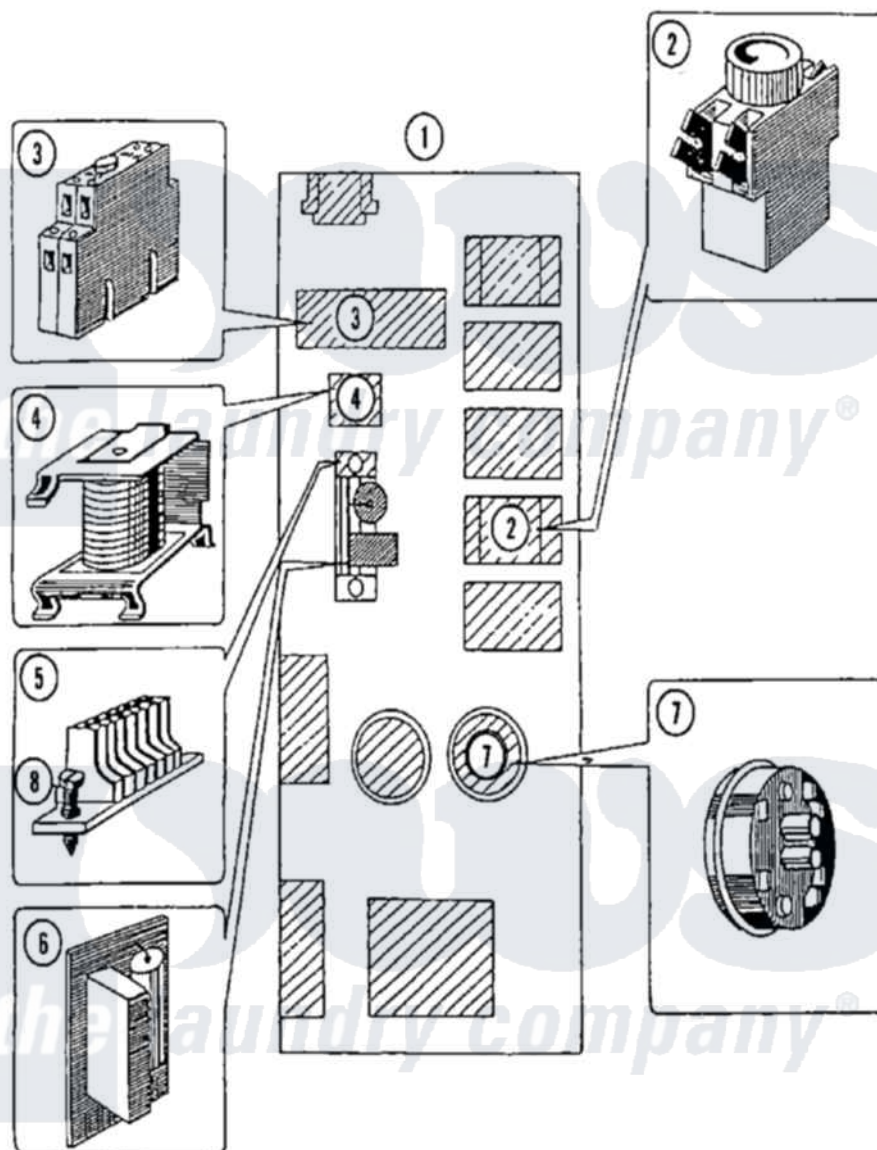

# Maytag MFR35PCATS 04 - MAIN CONTROLS (PC)

Maytag [Residential Maytag MFR35PCATS Washer Parts](#) Parts Diagram 04 - MAIN CONTROLS (PC)  
 Click on the part number to view part

Item	Original Part Number	Replaced By	Status	Part Description
001	NLA		Not Available	TRAY, ELECTRICAL COMPONENTS
002	<a href="#">23001121</a>			Unit, Time Delay
003	<a href="#">23001122</a>			Unit, Time Delay
004	NLA		Not Available	BUZZER
005	NLA		Not Available	CONNECTOR, DOOR LOCK (PC CORD)
006	NLA		Not Available	CARD, PROTECTION CIRCUIT
007	<a href="#">23001127</a>			Switch, Safety Level
"	NLA		Not Available	SWITCH, WATER LEVEL
008	<a href="#">23001128</a>			Screw