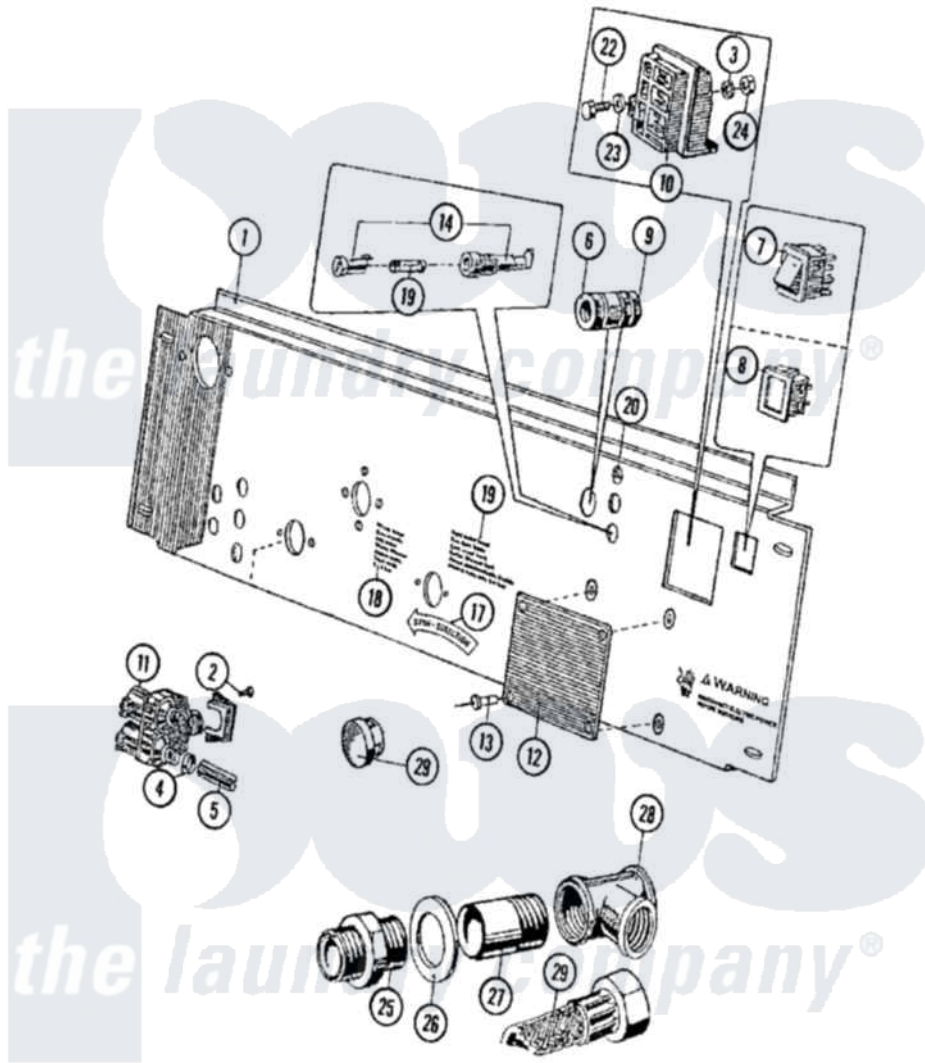

Maytag MFR35PCATS 05 - WATER VALVE & REAR PANEL

Maytag Residential Maytag MFR35PCATS Washer Parts Parts Diagram 05 - WATER VALVE & REAR PANEL
 Click on the part number to view part

Item	Original Part Number	Replaced By	Status	Part Description
001	23001503			Panel, Valve
002	23001361			Bolt
003	23001013			Lock Washer External Teeth M4
004	23001506	596669		Clamp, Manifold
005	23001507			Waterhose
006	23001450			Swivel
007	23001529			Button
008	23001452			Square Plug
009	23001453			Nut, Swivel
010	23001454			Block, Terminal Connection
011	23001455			Valve, Two Way
012	23001460			Plate, Identification
013	23001461			Rivets, Blind
014	23001462			Holder, Fuse
015	23001508			Fuse
016	23001465			Sticker, Electricity Warning

017	23001468		Sticker, Spin Direction
018	23001469		Sticker, Hot Water
019	23001471		Sticker, Cold Soft Water
020	NLA	Not Available	STICKER (1A)
021	NLA	Not Available	PLUG, LIQUID SOAP OPENING
022	NLA	Not Available	SCREW (M 4 X 16 BRASS)
023	NLA	Not Available	WASHER (DIA. 9 X 4.3 X 0.8)
024	23001481	23001014	Nut M4
025	23001482		Connection
026	23001483		Washer
027	23001484		Extension, Brass Pipe Thread
028	23001485		Tee, 3/4" Pipe Thread
029	23001523		North American, Hose
030	23001522		Screw
"	NLA	Not Available	PLATE VALVES