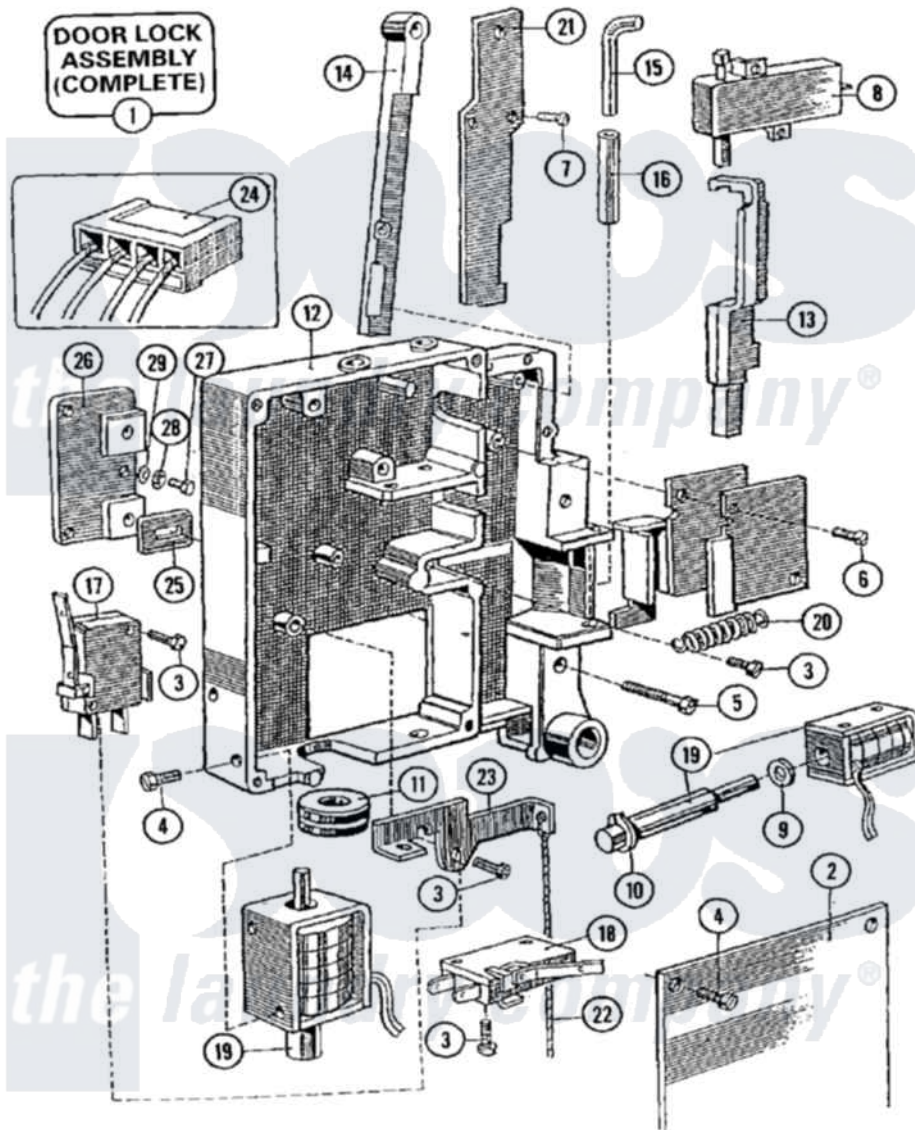

Maytag MFR35PCATS 06 - DOOR LOCK ASSEMBLY

Maytag Residential Maytag MFR35PCATS Washer Parts Parts Diagram 06 - DOOR LOCK ASSEMBLY
 Click on the part number to view part

Item	Original Part Number	Replaced By	Status	Part Description
001	23001129	23003679		Door Latch Complete
002	23001130			Plate, Cover
003	23001131			Screw
004	23001132			Screw
005	23001133			Screw
006	23001070			Screw
007	23001134			Bolt
008	23001135			Bimetal, Actuator
009	23001136			Washer
010	23001137			Ring, Retaining
011	23001138			Bushing, Cable Passage
012	23001139	Y23002898		Ground, Plate Lock
013	23001140			Small Lock Hook
014	23001141			Bar, Handle Latch
015	23001142			Retainer, Lock Tube
016	23001143			Tube, Lock

017	23001144		Microswitch, Lever
018	23001145		Microswitch, Lever
019	23001146		Coil
"	23001147		Coil
020	23001148	23002900	Spring, Locking Part
021	23001149		Leaf Spring, Latch Bar
022	23001152		Cord, Emergency Opening
023	23001153		Lever, Emergency Opening
024	23001154		Wiring Harness, Doorlock
025	23001155	23001368	Shim, Hinge Base
026	23001156		Spacer, Lock
027	23001157		Bolt
028	23001158		Lockwasher
029	23001159		Washer Lu