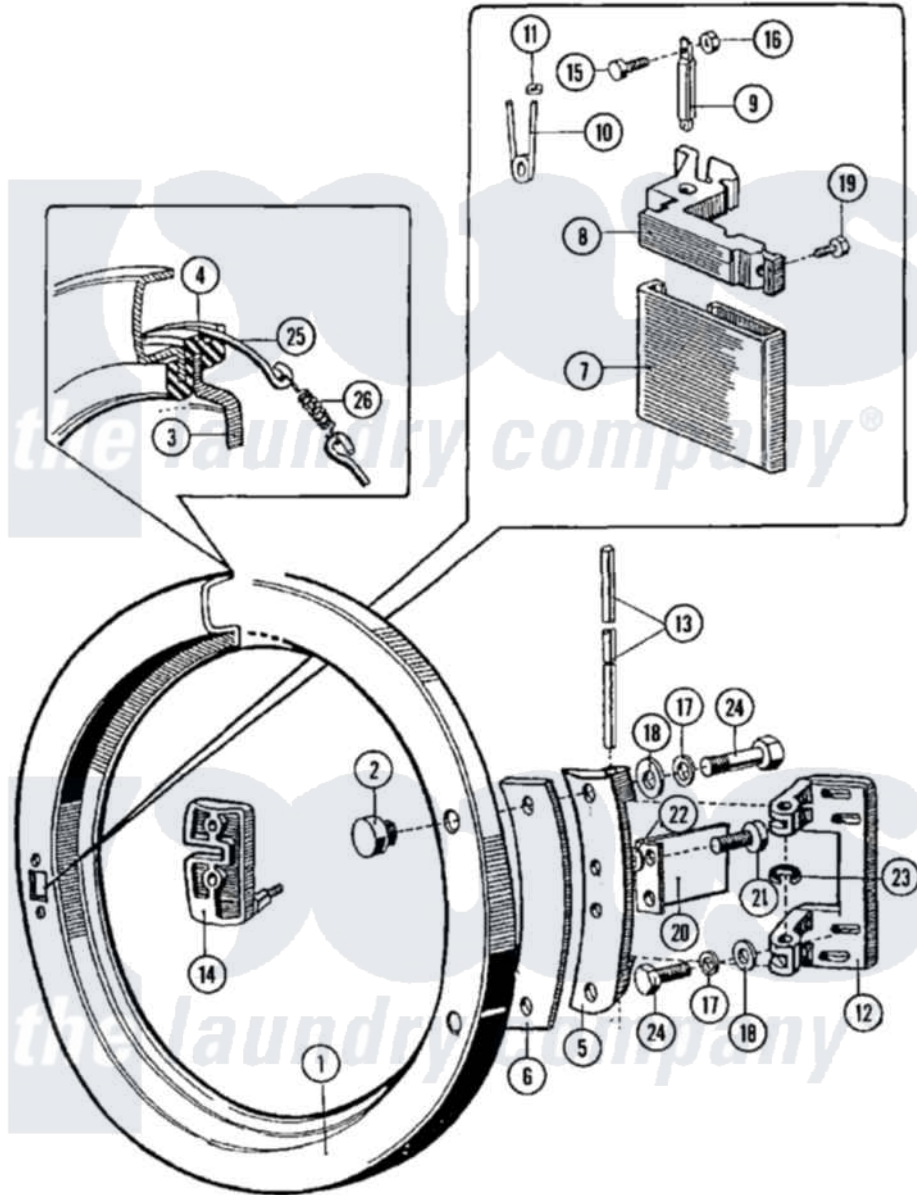

# Maytag MFR35PCATS 07 - DOOR

Maytag [Residential Maytag MFR35PCATS Washer Parts](#) Parts Diagram 07 - DOOR  
 Click on the part number to view part

Item	Original Part Number	Replaced By	Status	Part Description
001	<a href="#">23001161</a>			Ring, Door
002	<a href="#">23001162</a>			Nut, Ornamental
003	<a href="#">23001163</a>			Glass, Door
004	<a href="#">23001164</a>			Gasket, Door Glass
005	<a href="#">23001165</a>			Plate, Hinge
006	<a href="#">23001166</a>			Shim, Hinge Plate
007	23001510	<a href="#">12001889</a>		Kit, Door HANdle Assembly HANdle Front And Back Included
"	23003631	<a href="#">12001889</a>		Kit, Door HANdle Assembly HANdle Front And Back Included
"	23003632	<a href="#">12001889</a>		Kit, Door HANdle Assembly HANdle Front And Back Included
"	23003700	<a href="#">12001889</a>		Kit, Door HANdle Assembly HANdle Front And Back Included
008	<a href="#">23003634</a>			Lever, Door

"	NLA	Not Available	LEVER, HANDLE
009	<a href="#">23001168</a>		Door Handle Pivot Pin
010	<a href="#">23001169</a>		Spring, Handle Lever
011	23001057	<a href="#">23002499</a>	Spring Retaining Clip
"	<a href="#">23001170</a>		Fastener, Spring
012	<a href="#">23001171</a>		Base, Hinge
013	<a href="#">23001172</a>		Shaft, Door Hinge
014	<a href="#">23001173</a>		Handle, Lever Plate
015	<a href="#">23001175</a>		Screw
"	<a href="#">23002937</a>		Screw
016	23001176	<a href="#">23001312</a>	Mut M6
017	<a href="#">23001158</a>		Lockwasher
018	<a href="#">23001159</a>		Washer Lu
019	<a href="#">23001177</a>		Screw
020	<a href="#">23001178</a>		Microswitch, Activating Plate
021	<a href="#">23001179</a>		Screw
022	23001180	<a href="#">23001056</a>	Ring, Shaft Locking
023	<a href="#">23001181</a>		Ring, Retaining
024	<a href="#">23001182</a>		Bolt
025	<a href="#">23001185</a>		Doorseal, Tension Ring
026	<a href="#">23001186</a>		Doorspring, Tension Spring