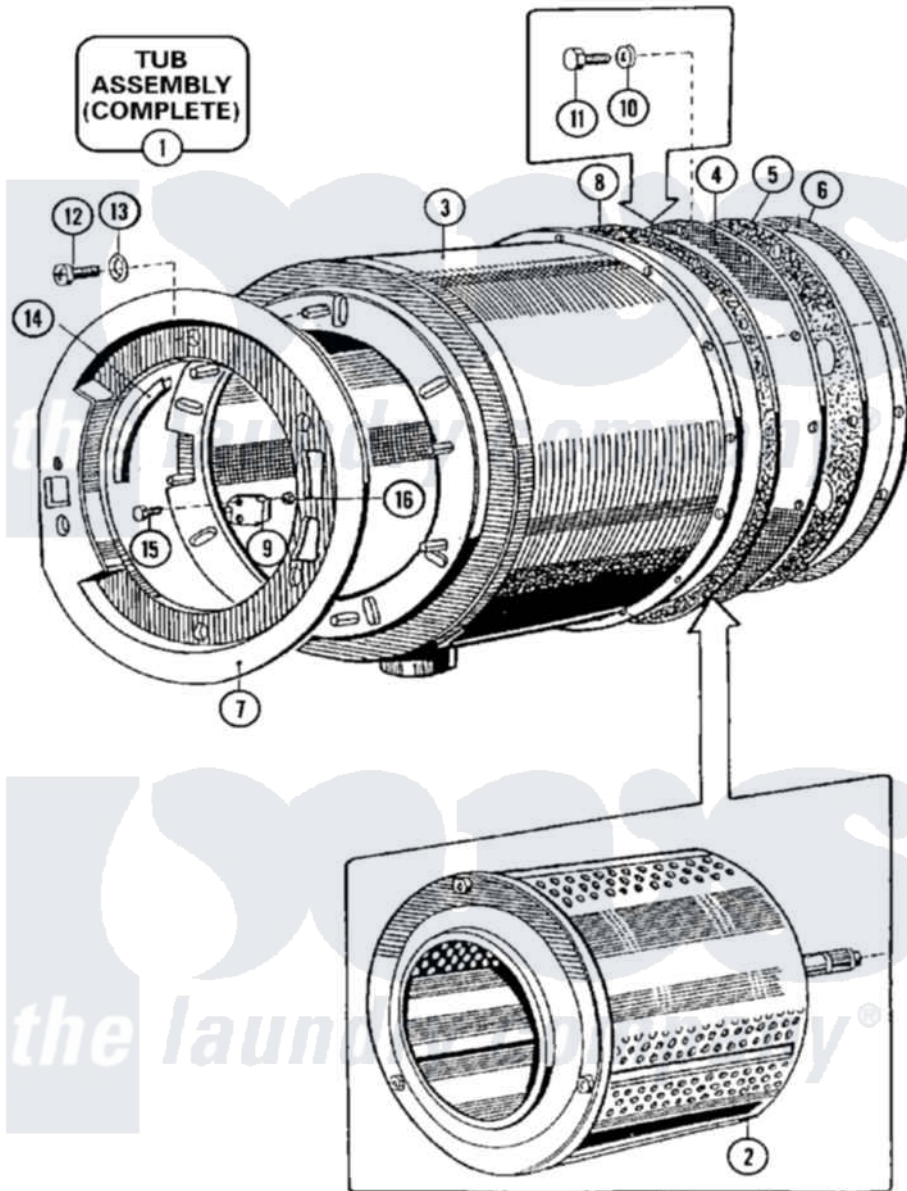

Maytag MFR35PCATS 08 - BASKET & OUTER SHELL ASSEMBLY

Maytag Residential Maytag MFR35PCATS Washer Parts Parts Diagram 08 - BASKET & OUTER SHELL ASSEMBLY

[Click on the part number to view part](#)

Item	Original Part Number	Replaced By	Status	Part Description
001	NLA		Not Available	TUB (COMPLETE)
002	23001189	23003817		Drum And Shaft Mfr 35 Lu
003	23001191			Shell, Outer
004	23001193			Backplate
005	23001195			Backplate
006	23001197			Ring, Clamp
007	23001198			Shield
008	23001199			Gasket, Rear Shell
009	23001200			Hinge, Mirco Switch
010	23001201			Washer
011	23001202	23002940		Screw
012	23001177			Screw
013	23001204			Washer, Finishing
014	23001088	23002473		Rubber, Protective
015	23001089			Screw
016	23001055	23001014		Nut M4