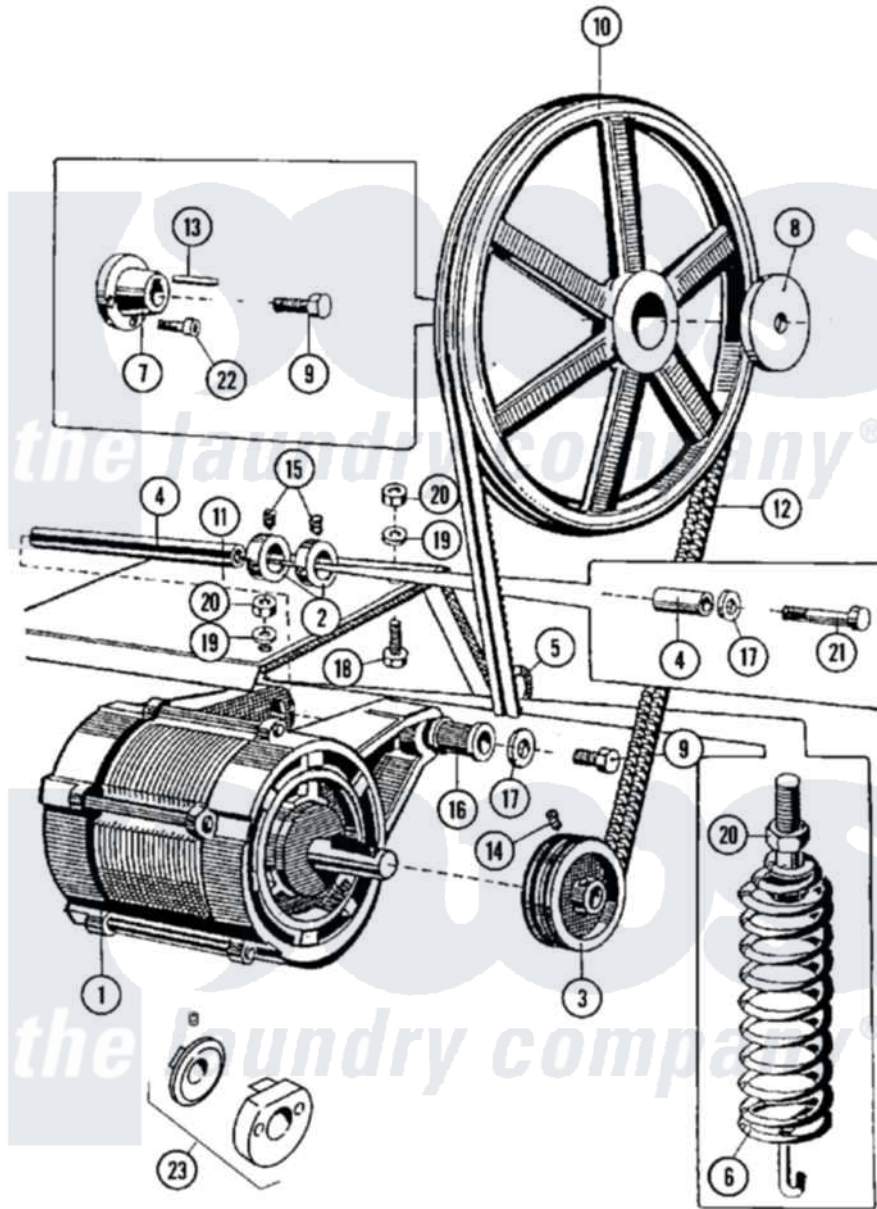

Maytag MFR35PCATS 11 - MOTOR & BASKET PULLEY

Maytag Residential Maytag MFR35PCATS Washer Parts Parts Diagram 11 - MOTOR & BASKET PULLEY
 Click on the part number to view part

Item	Original Part Number	Replaced By	Status	Part Description
001	23001269			Motor
"	23001270			Motor
"	24001017			Bearing, Motor
002	23001272			Collar, Retainer
003	23001273			V-Pulley
004	NLA		Not Available	ROD, MOTOR SUPPORT
005	23001278			Tensioner, Belt
006	23001279			Belt, Tension Spring
007	23001280			Bushing, Tapered
008	23001282			Washer
009	23001283			Bolt
010	23001284			Pulley, Basket
011	23001286			Shield, Motor
012	23001287			V-Belt
013	23001288			Key, Basket Pulley
014	23001289			Screw, Allen Set

015	23001290	Screw, Allen Set
016	23001291	Bushing, Rubber Motor Mount
017	23001292	Washer
018	23001264	Bolt M8x20
019	23001265	Washer
020	23001266	Nut M8
021	23001294	Bolt
022	23002336	Bolt, Socket Head
023	23002317	Switch, Centrifugal