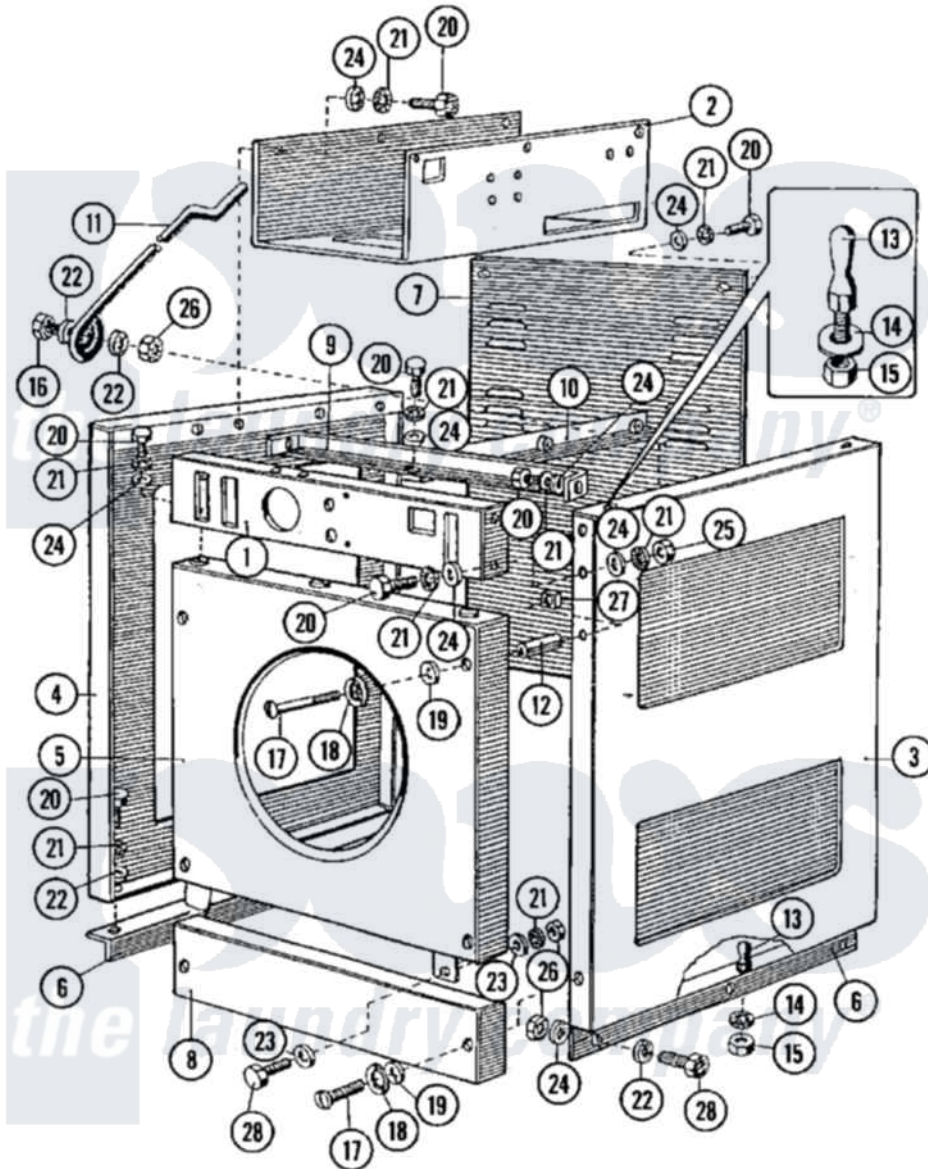

Maytag MFR35PCATS 13 - CABINET

Maytag [Residential Maytag MFR35PCATS Washer Parts](#) Parts Diagram 13 - CABINET

[Click on the part number to view part](#)

| Item | Original Part Number | Replaced By | Status | Part Description |
|------|--------------------------|--------------------------|---------------|------------------------|
| 001 | 23001039 | | | Plate, Back-Up |
| " | NLA | | Not Available | PANEL, CONTROL |
| 002 | 23001314 | | | Tray, Elec. Components |
| 003 | 23001316 | | | Panel, Side |
| 004 | 23001318 | | | Panel, Side |
| 005 | 23001320 | | | Panel, Front |
| " | 23002853 | | | Panel, Front |
| 006 | 23001321 | 23002854 | | Support, Panel |
| " | 23001322 | | | Support, Panel |
| 007 | 23001325 | | | Panel |
| 008 | 23001326 | | | Panel, Access |
| 009 | 23001327 | | | Beam, Cross |
| 010 | 23001328 | 23001327 | | Beam, Cross |
| 011 | 23001330 | | | Rod, Top Panel Support |
| 012 | 23001331 | 23002860 | | Tube, Distance |
| 013 | 23001332 | | | Alignment Pin |

| | | | |
|-----|--------------------------|--------------------------|--------------------|
| 014 | 23001333 | 23004485 | Lock Washer M5 |
| 015 | 23001334 | 8184504 | Nut |
| 016 | 23001335 | 23002861 | Screw Lu |
| 017 | 23001336 | 23003478 | Screw |
| 018 | 23001337 | 23002457 | Washer M6 |
| 019 | 23001338 | 23002458 | Washer |
| 020 | 23001026 | | Bolt |
| 021 | 23001028 | 23002756 | Lockwasher |
| 022 | 23001309 | | Washer Lu |
| 023 | 23001309 | | Washer Lu |
| 024 | 23001027 | | Washer |
| 025 | 23001034 | Not Available | NUT (M6) |
| 026 | 23001310 | | Nut, Self Locking |
| 027 | 23001339 | 23002455 | Nut, Rapid |
| 028 | 23001335 | 23002861 | Screw Lu |
| 029 | 23001548 | | Holder, Capacitors |