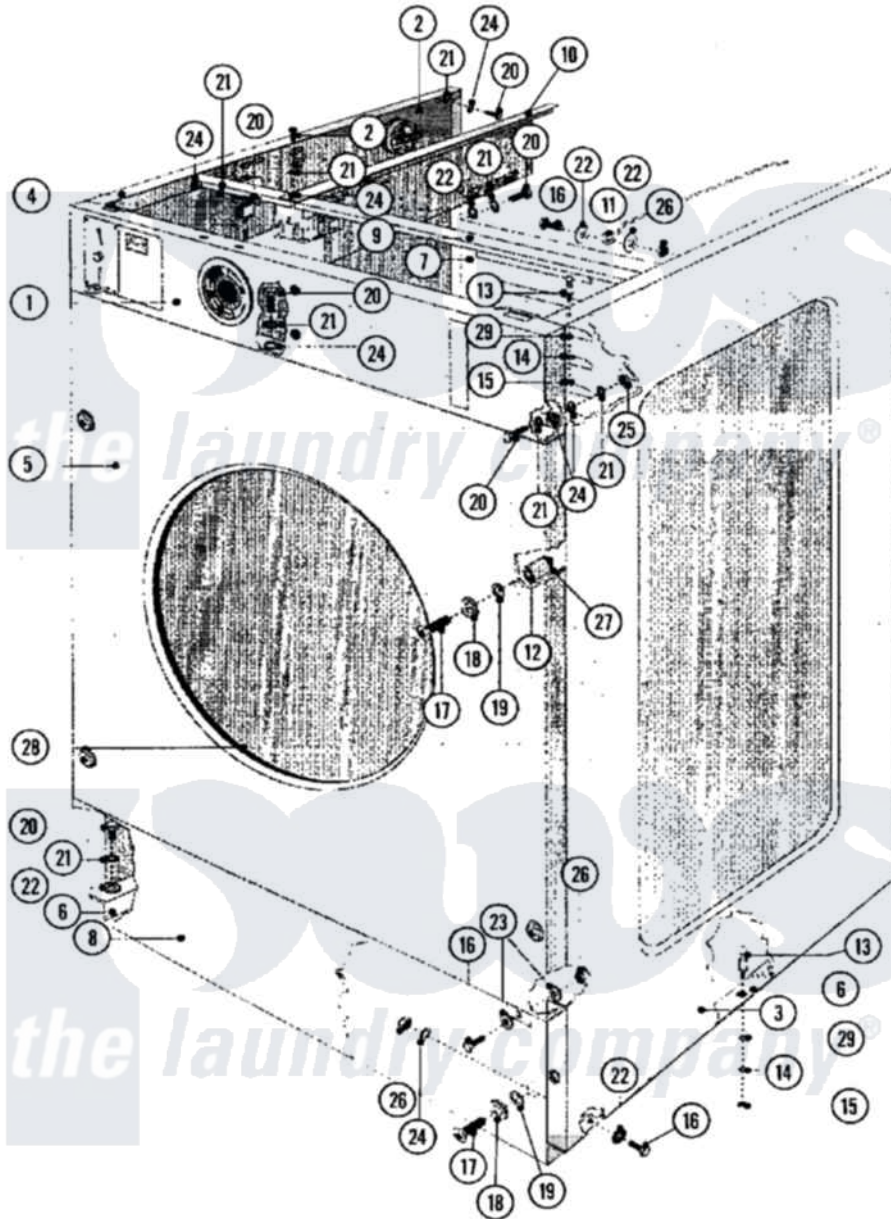

Maytag MFR35PCATS 15 - CABINET (SERIES 11)

Maytag [Residential Maytag MFR35PCATS Washer Parts](#) Parts Diagram 15 - CABINET (SERIES 11)
 Click on the part number to view part

Item	Original Part Number	Replaced By	Status	Part Description
001	23002848			Panel, Control
"	23002849			Panel, Control
002	23002850			Components, Box Elec.
003	23002851			Panel, Side
004	23002852			Panel, Side
005	23001320			Panel, Front
"	23002853			Panel, Front
006	23002854			Support, Panel
"	23002855			Panel, Support
007	23002856			Plate, Back
008	23002857			Panel, Service
009	23002858	23001327		Beam, Cross
010	23002859	23001327		Beam, Cross
011	23001330			Rod, Top Panel Support
012	23002860			Tube, Distance
013	23001332			Alignment Pin

014	23002465	23004485	Lock Washer M5
015	23002466	8184504	Nut
016	23002861		Screw Lu
017	23002456	23003478	Screw
018	23001337	23002457	Washer M6
019	23001338	23002458	Washer
020	23002354	23002461	Screw
021	23002756		Lockwasher
022	23001309		Washer Lu
023	23001203		Washer
024	23002282	23001027	Washer
025	23002436	Not Available	NUT (M6)
026	23002471	23001310	Nut, Self Locking
027	23001339	23002455	Nut, Rapid
028	23001088	23002473	Rubber, Protective
029	23002862	23001708	Washer