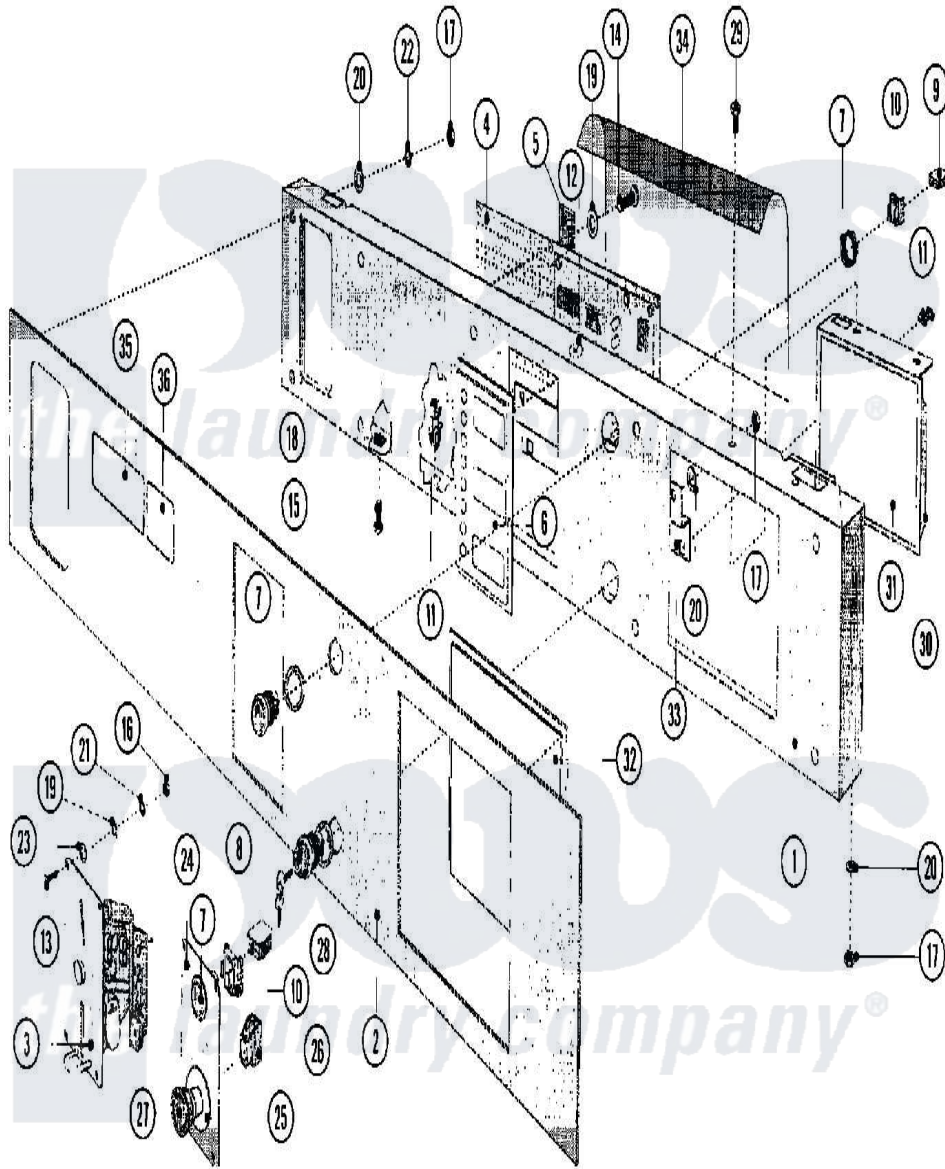

Maytag MFR35PCATS 16 - CONTROL PANEL (PC MODELS-SERIES 11)

Maytag Residential Maytag MFR35PCATS Washer Parts Diagram 16 - CONTROL PANEL (PC MODELS-SERIES 11)

Click on the part number to view part

Item	Original Part Number	Replaced By	Status	Part Description
001	NLA		Not Available	PANEL, CONTROL
002	NLA		Not Available	FACIA, CONTROL PANEL (PC)
003	23001063			Meter, Coin
004	23001525			Microprocessor
005	23003741			Controller, Apl283a V1.07
006	23001526			Plexi, Microprocessor
007	23001537	12001897		Kit- Key S
008	23001538	12001896		Kit- Key S
009	23001541			Block, Contact
010	23001540			Adapter, Contact Block
011	23001542			Holder, Board
012	NLA		Not Available	LABEL, EARTH
013	23001064			Screw, Ornamental
014	23002869			Screw
015	NLA		Not Available	BOLT (M6X16)

016	23002500		Washer, Lock
017	23002399	23001014	Nut M4
018	23001339	23002455	Nut, Rapid
019	23002174	23003654	Washer M3.2
020	23001545	23002504	Washer M4
021	NLA	Not Available	LOCKWASHER (M3)
022	23002111	23001013	Lock Washer External Teeth M4
023	23001610	23002438	Washer M4.3
024	23002871		PLATE, LABEL
025	23002330	Not Available	LABEL, CENTRAL STOP
026	23002331		Contact, Central Stop
027	23002332		Knob, Central Stop
028	23002873		Block, Contact
029	23002423	23001361	Bolt
030	NLA	Not Available	HOLDER, PLEXI
031	NLA	Not Available	PLATE, INSERT PROGRAM
032	23002875		Plexi
033	NLA	Not Available	SUPPORT, SIDE PANELS
034	NLA	Not Available	COVER, PLASTIC
035	NLA	Not Available	PLATE, INDEX
036	NLA	Not Available	PLATE, INSERT