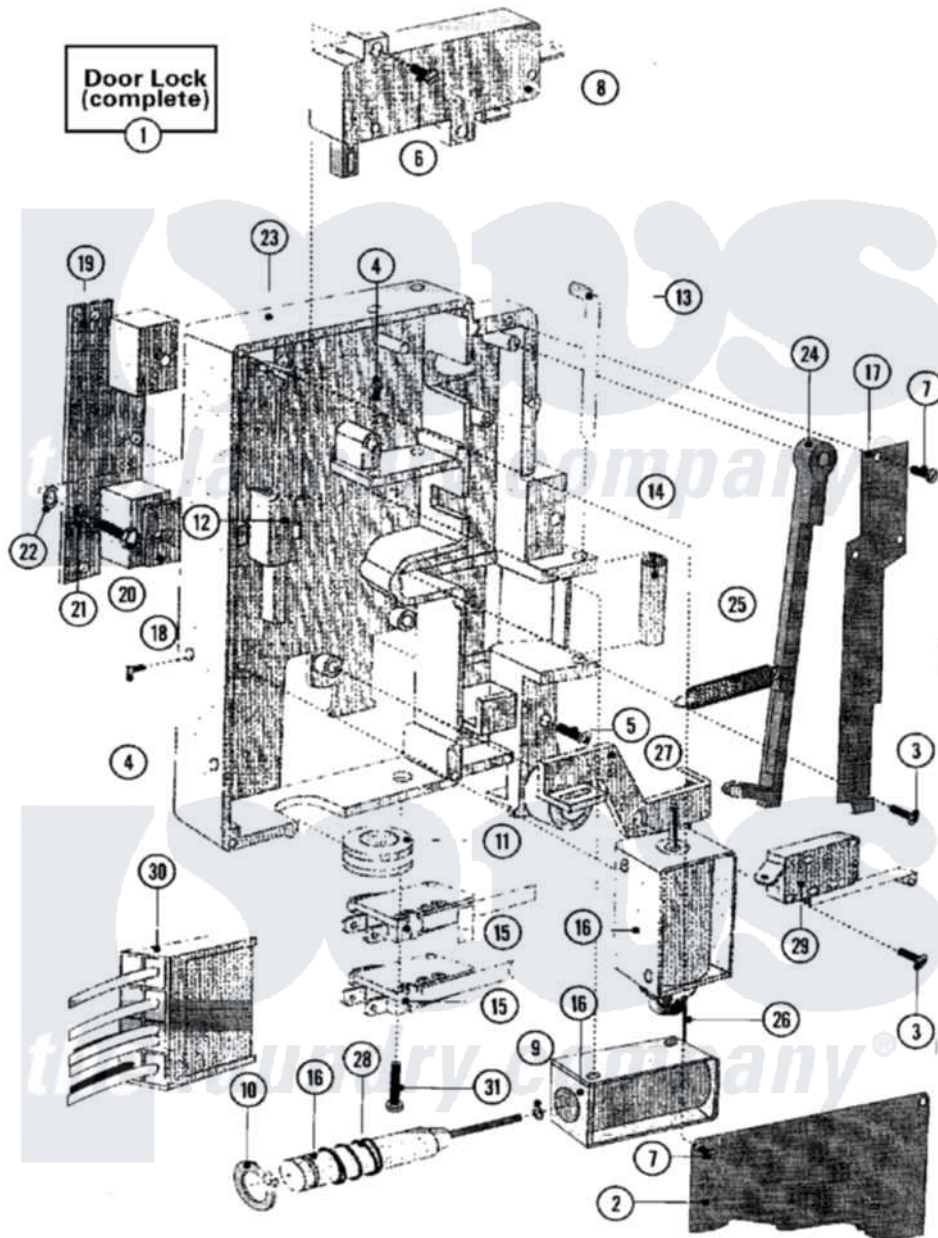

Maytag MFR35PCATS 19 - DOOR LOCK ASSEMBLY (SERIES 11)

Maytag Residential Maytag MFR35PCATS Washer Parts Parts Diagram 19 - DOOR LOCK ASSEMBLY (SERIES 11)
 Click on the part number to view part

Item	Original Part Number	Replaced By	Status	Part Description
001	23003679			Door Latch Complete
"	NLA		Not Available	LOCK, DOOR (COMPLETE)
002	23001130			Plate, Cover
003	23001131			Screw
004	23001132			Screw
005	23001133			Screw
006	23001070			Screw
007	23001134			Bolt
008	23001135			Bimetal, Actuator
009	23001136			Washer
010	23001137			Ring, Retaining
011	23001138			Bushing, Cable Passage
012	23001140			Small Lock Hook
013	23001142			Retainer, Lock Tube
014	23001143			Tube, Lock
015	23001144			Microswitch, Lever

016	23001146		Coil
"	23001147		
017	23001149		Leaf Spring, Latch Bar
018	23001155	23001368	Shim, Hinge Base
019	23001156		Spacer, Lock
020	23002353	23001157	Bolt
021	23002130	23001158	Lockwasher
022	23001159		Washer Lu
023	Y23002898		Ground, Plate Lock
024	23002899		Handle, Locking Part
025	23002900		Spring, Locking Part
026	23002901	23001152	Cord, Emergency Opening
027	NLA	Not Available	LEVEL, OPENING
028	23002903		Spring, Locking Part
029	23002337		Microswitch, Lever
030	23002904		Wiring, Door Lock
"	23002905		Wiring Harness, Doorlock
031	23002906		Screw