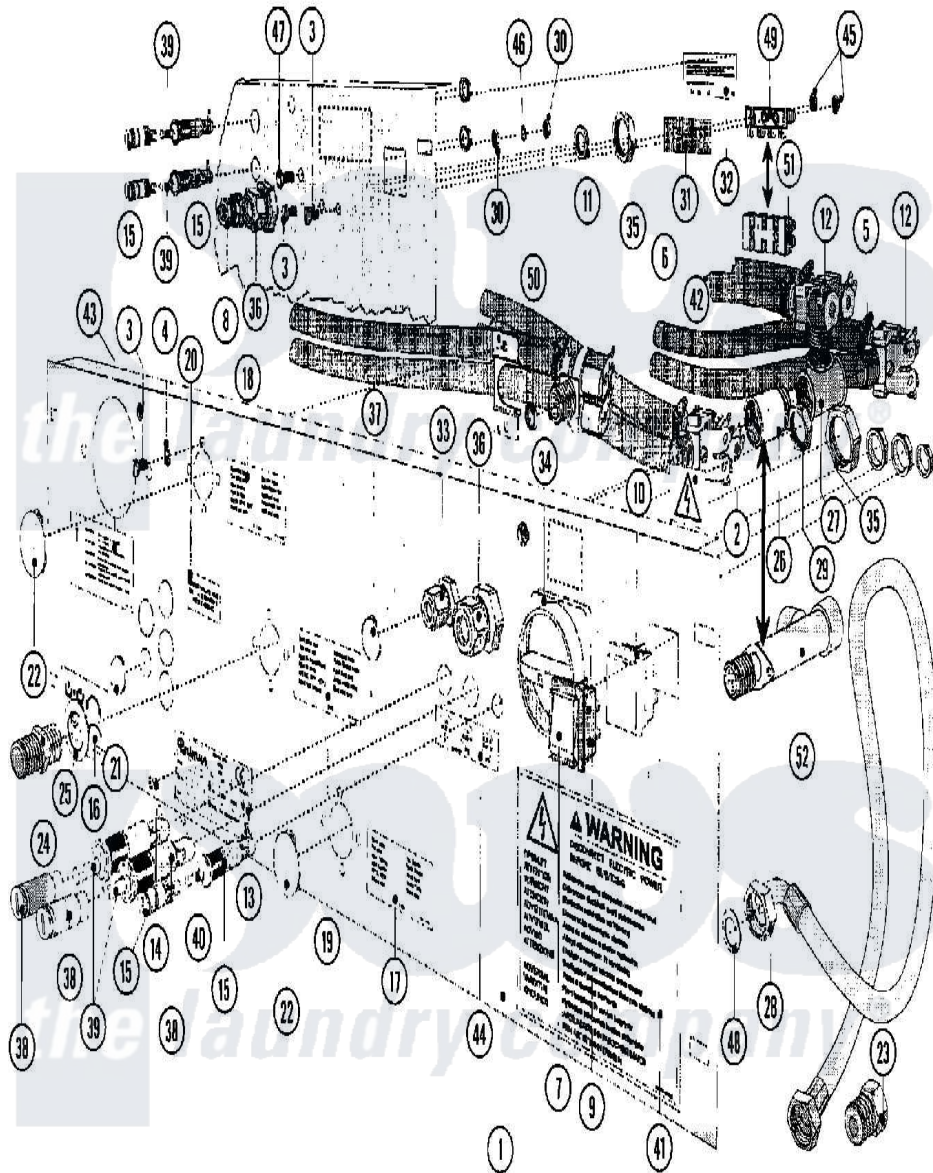

Maytag MFR35PCATS 21 - WATER VALVE & REAR PANEL (SERIES 11)

Maytag Residential Maytag MFR35PCATS Washer Parts Diagram 21 - WATER VALVE & REAR PANEL (SERIES 11)

Click on the part number to view part

Item	Original Part Number	Replaced By	Status	Part Description
001	23002909	23003683		Bridge, Rear
002	23001533			Valve, Three-Way
003	23002423	23001361		Bolt
004	23002111	23001013		Lock Washer External Teeth M4
005	23001506	596669		Clamp, Manifold
006	23001507			Waterhose
007	23001532			Cover, Button
008	23001453			Nut, Swivel
009	23001529			Button
010	23001452			Square Plug
011	23001450			Swivel
012	23001455			Valve, Two Way
013	BLANK		Not Available	PLATE, IDENTIFICATION
014	23001461			Rivets, Blind
015	23001462			Holder, Fuse