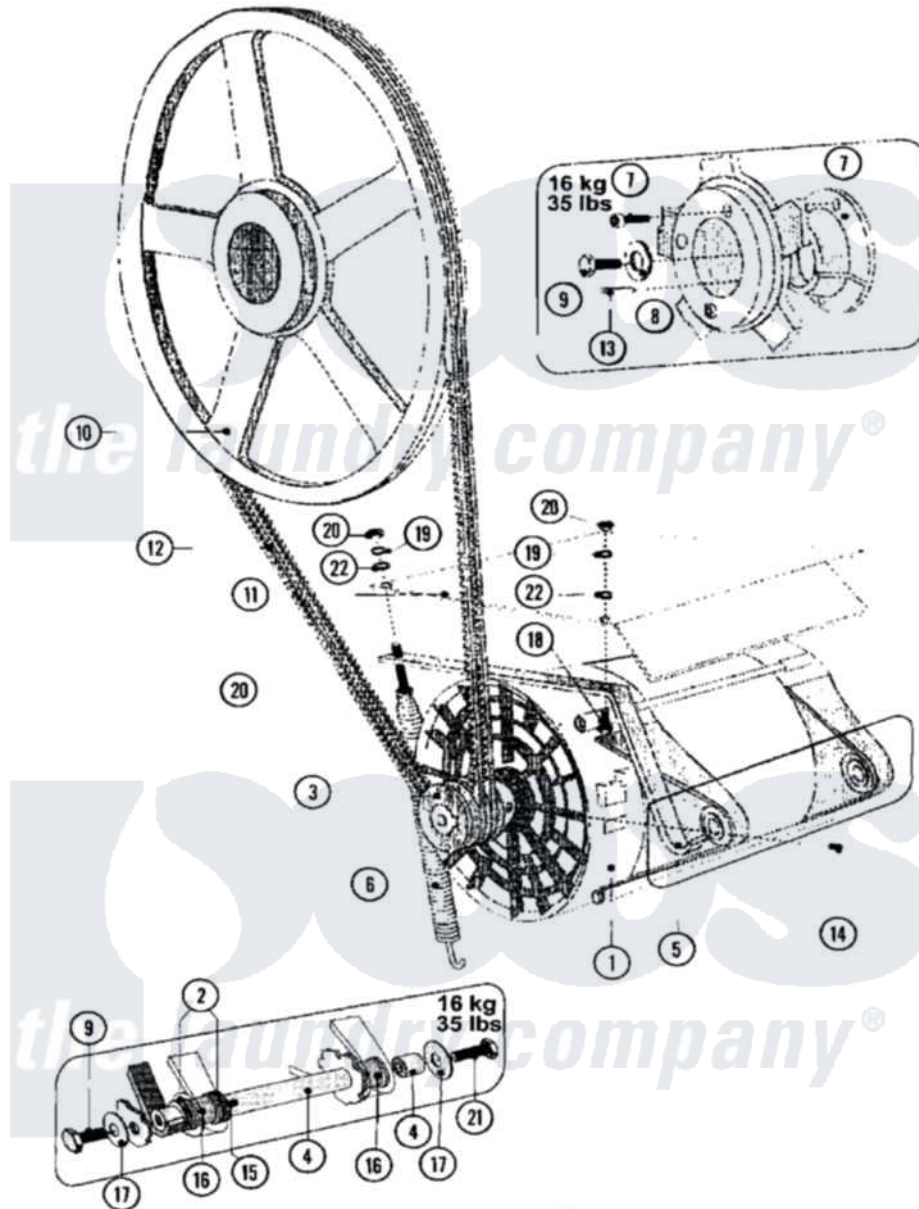

Maytag MFR35PCATS 22 - MOTOR & BASKET PULLEY (SERIES 11)

Maytag [Residential Maytag MFR35PCATS Washer Parts](#) Parts Diagram 22 - MOTOR & BASKET PULLEY (SERIES 11)

Click on the part number to view part

Item	Original Part Number	Replaced By	Status	Part Description
001	23001269			Motor
"	23001270			Motor
"	23002317			Switch, Centrifugal
"	24001017			Bearing, Motor
002	23002925			Shaft, Sliding Ring Motor
003	23001273			V-Pulley
004	23002926			Rod, Motor Support
"	23002927			Shaft, Extension Motor
005	23001278			Tensioner, Belt
006	23001279			Belt, Tension Spring
007	23001280			Bushing, Tapered
"	23002336			Bolt, Socket Head
008	23001282			Washer
009	23002661	23001283		Bolt
010	23001284			Pulley, Basket
011	23002928			Motor, Protection Shield

012	23001287	V-Belt
013	23001288	Key, Basket Pulley
014	23002929	Screw, Socket Set
015	23002930	Screw, Socket Set
016	23001291	Bushing, Rubber Motor Mount
017	23002657	23001292 Washer
018	23002475	23001264 Bolt M8x20
019	23002932	Spring, Lock Washer
020	23002399	23001014 Nut M4
021	23002846	23001294 Bolt
022	23002653	23001203 Washer