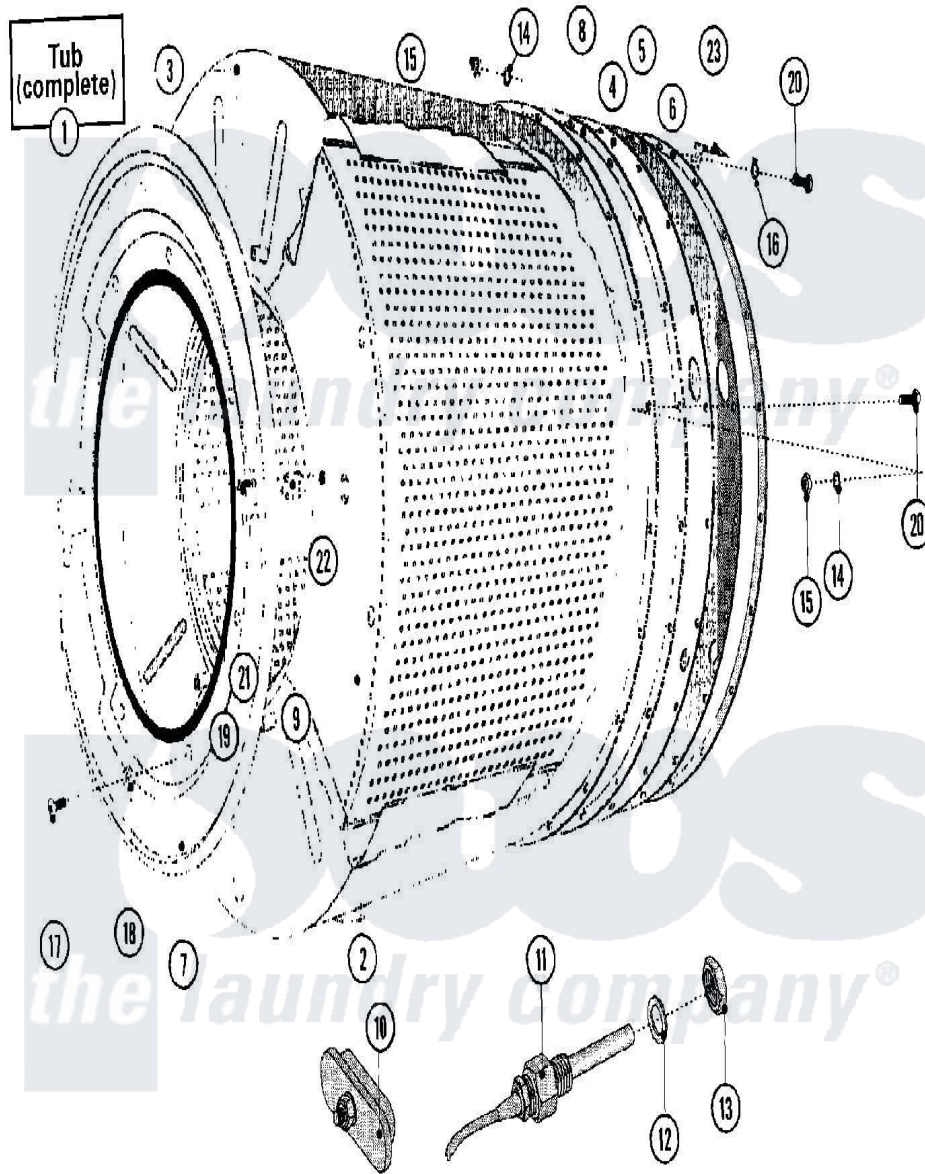

Maytag MFR35PCATS 23 - BASKET & OUTER SHELL ASSEMBLY(SERIES 11)

Maytag Residential Maytag MFR35PCATS Washer Parts Parts Diagram 23 - BASKET & OUTER SHELL ASSEMBLY(SERIES 11)
 Click on the part number to view part

Item	Original Part Number	Replaced By	Status	Part Description
001	NLA		Not Available	TUB (COMPLETE)
002	23003817			Drum And Shaft Mfr 35 Lu
003	23002934			Tub
004	23001193			Backplate
"	23002178			Plate, Base
005	23001195			Backplate
006	23002935			Ring
007	23001198			Shield
008	23001199			Gasket, Rear Shell
009	23001200			Hinge, Mirco Switch
010	23001594			Heating Element Hole Plug
011	23001592			Adaptor
012	23002179			Washer Nut M14
013	23002936			Temperature, Sensor Holder, Nut M14

014	23002358		LOCK WASHER M8
015	23001607	23001266	Nut M8
016	23001203		Washer
017	23002617	23001777	Screw, Drive
018	23001204		Washer, Finishing
019	23001088	23002473	Rubber, Protective
020	23002847	23001205	Bolt
021	23001089		Screw
022	23001055	23001014	Nut M4
023	23001206		Bracket, Motor Harness