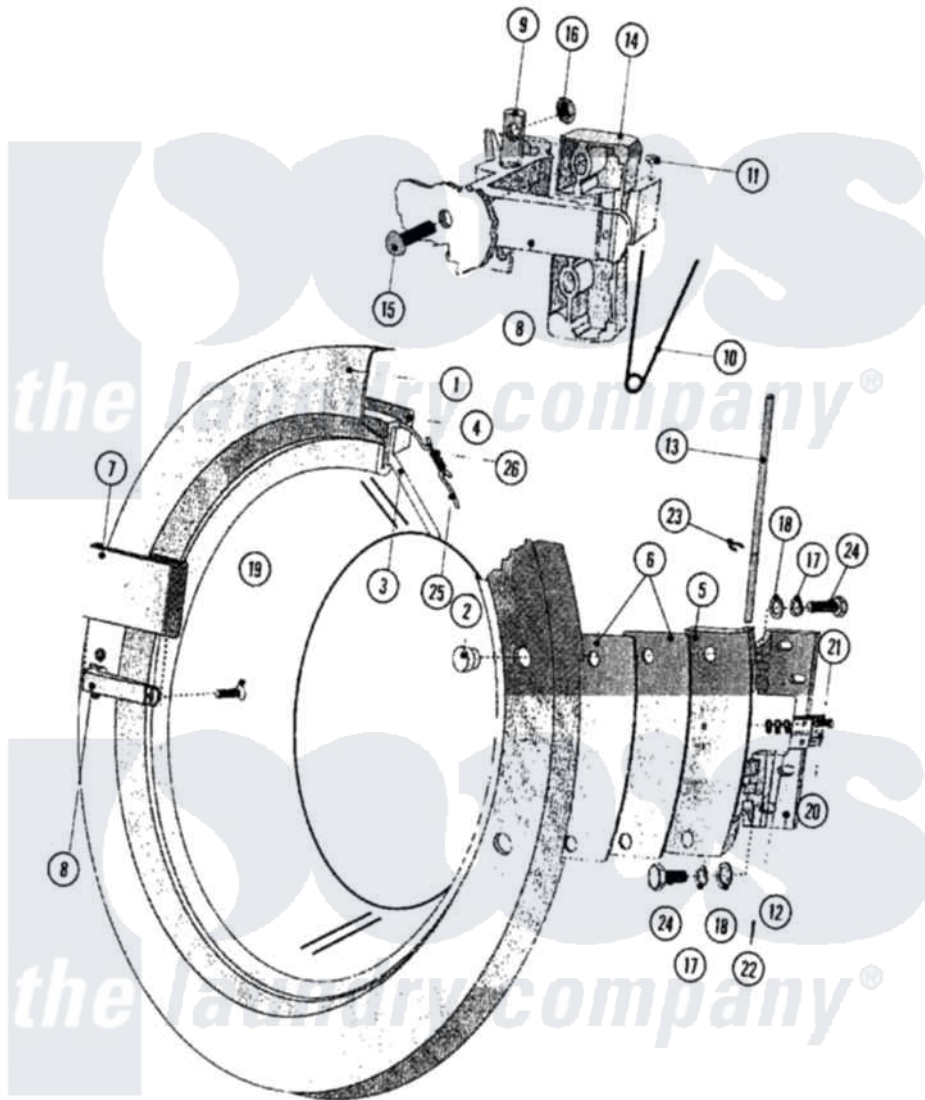

Maytag MFR35PCATS 24 - DOOR (SERIES 11)

Maytag Residential Maytag MFR35PCATS Washer Parts Parts Diagram 24 - DOOR (SERIES 11)
 Click on the part number to view part

Item	Original Part Number	Replaced By	Status	Part Description
001	23001161			Ring, Door
002	23001162			Nut, Ornamental
003	23001163			Glass, Door
004	23001164			Gasket, Door Glass
005	23001165			Plate, Hinge
006	23001166			Shim, Hinge Plate
007	12001889			Kit, Door HANdle Assembly HANdle Front And Back Included
"	23001510	12001889		Kit, Door HANdle Assembly HANdle Front And Back Included
008	23003634			Lever, Door
"	NLA		Not Available	LEVER, HANDLE
009	23001168			Door Handle Pivot Pin
010	23001169			Spring, Handle Lever
011	23001057	23002499		Spring Retaining Clip
012	23001171			Base, Hinge

013	23001172		Shaft, Door Hinge
014	23001173		Handle, Lever Plate
015	23002937		Screw
016	23001176	23001312	Mut M6
"	23002280		Nut M6
017	23001159		Washer Lu
"	23002130	23001158	Lockwasher
018	23001643	23002424	Washer M6.4
019	23001621		Screw Lu
"	23002617	23001777	Screw, Drive
020	23001178		Microswitch, Activating Plate
021	23001781	23001179	Screw
022	23001708		Washer
023	23001181		Ring, Retaining
024	23002279	23002462	Screw Lu
025	23001185		Doorseal, Tension Ring
026	23001186		Doorspring, Tension Spring