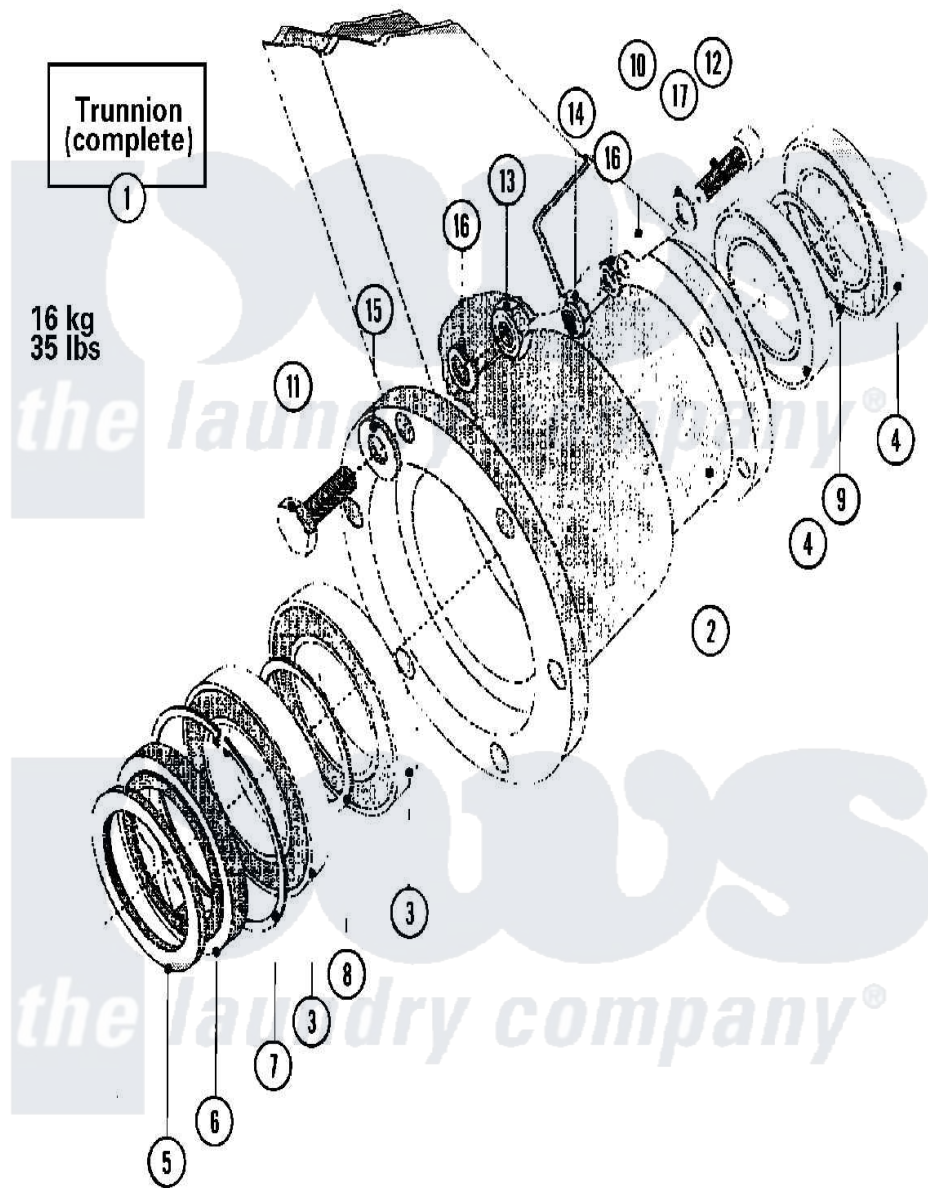

Maytag MFR35PCATS 25 - BEARINGS & TRUNNION ASSEMBLY (SERIES 11)

Maytag Residential Maytag MFR35PCATS Washer Parts Parts Diagram 25 - BEARINGS & TRUNNION ASSEMBLY (SERIES 11)

Click on the part number to view part

Item	Original Part Number	Replaced By	Status	Part Description
001	23002938			Trunnion Items 2, 3, 4, And 7
002	23001230	23002938		Trunnion Items 2, 3, 4, And 7
003	23001231			Bearing
004	23001232	24001015		Bearing
005	23001233	12002779		Water Seal
006	23001234	12002779		Water Seal
007	23001235			Ring, Internal Snap
008	23001236			Ring, Spacer
009	23001237			Ring, Spacer
010	23002939			Spoke
011	23002940			Screw
012	23002941	23003808		Bolt M 10x40
013	23001661			Nut M10
014	23002356	23001241		Locking Nut, Self Lu
015	23001201			Washer