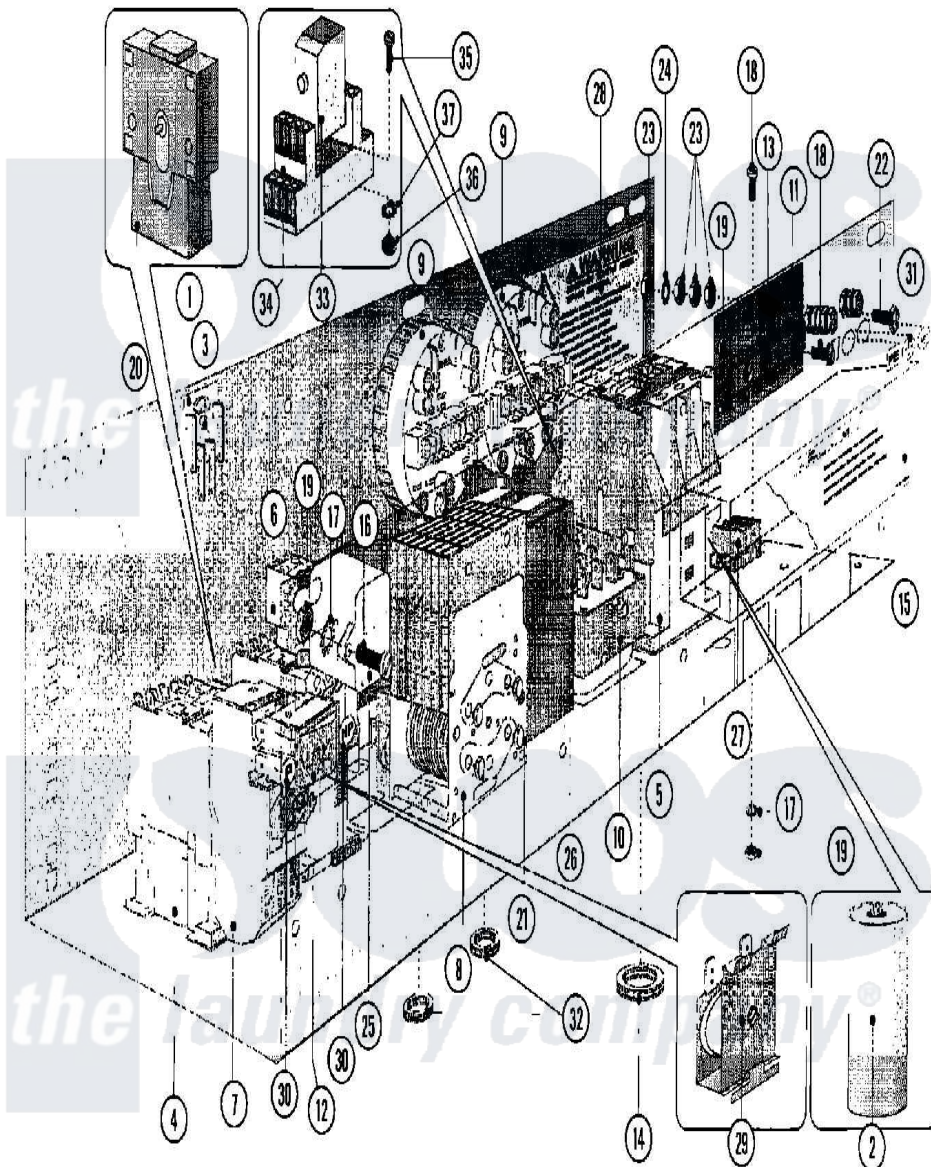

Maytag MFR35PCATS 26 - ELECTRICAL COMPONENTS (SERIES 11)

Maytag [Residential Maytag MFR35PCATS Washer Parts](#) Parts Diagram 26 - ELECTRICAL COMPONENTS (SERIES 11)

[Click on the part number to view part](#)

Item	Original Part Number	Replaced By	Status	Part Description
001	23001094			Bridge, Rectifier
002	23001096			Capacitor
"	23001098			Capacitor
003	23001099			Socket, Pc Board Socket
004	23001100	23003750		Frequency Inverter Contactor
"	23001101	23003751		Contactors Lc1 D12
005	23001102			Contactors
"	23001103			Contactors
"	23001340			Contactors
006	23001104			Auxiliary Contact
007	23001105	23003761		Overload Relay LR2D
"	23001106			Relay, Thermal Overload
"	23001108			Relay, Thermal Overload
"	23002101	23003757		Overload Relay 5.5-8A
008	23001110			Timer, Reversing
009	23001111	23001513		Switch, Water Level