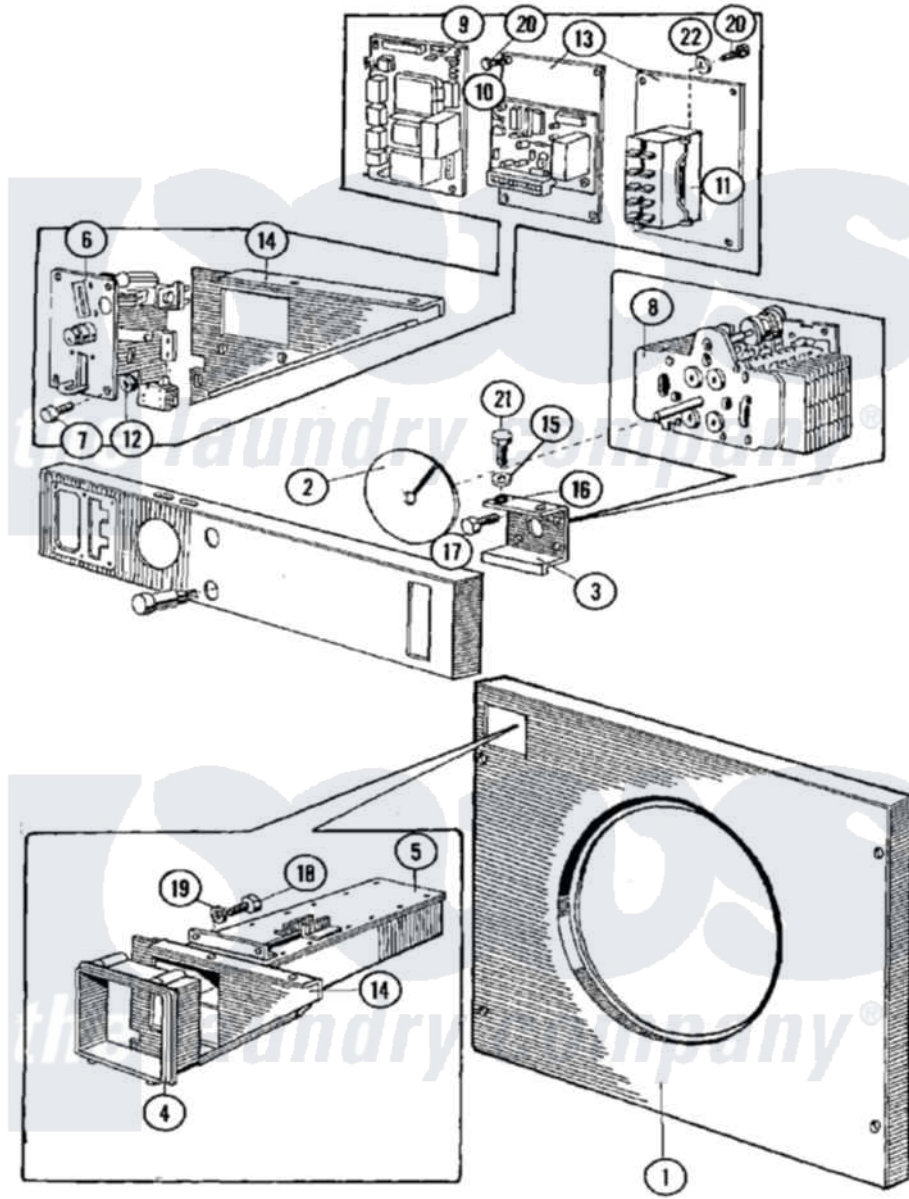

Maytag MFR35PCAVS 01 - TIMER & COIN ASSEMBLY

Maytag Residential Maytag MFR35PCAVS Washer Parts Parts Diagram 01 - TIMER & COIN ASSEMBLY
 Click on the part number to view part

Item	Original Part Number	Replaced By	Status	Part Description
001	23001320			Panel, Front
002	23001060			Disc, Timer Indicator
003	23001061			Timer, Support
004	23001062			Collar, Coin Vault
005	23001349			Vault, Coin
006	23001063			Meter, Coin
"	23003445			Coil
"	23003987			Coin Counter Harm-Mc
007	23001064			Screw, Ornamental
008	23001065			Timer
"	23002204			Motor, Timer
009	23001066			Counter, Coin
"	23001693	23001066		Counter, Coin
"	23003987			Coin Counter Harm-Mc
010	W10124350		Not Available	NOT REQUIRED PART OR SEE NOTE
011	23001068			Relay, Start

012	23001053		Nut
013	NLA	Not Available	MOUNTING PLATE, START RELAY
014	23001502		Support, Coin Vault
015	23001028	23002756	Lockwasher
016	23001027		Washer
017	23001069		Screw
018	23001070		Screw
019	23001013		Lock Washer External Teeth M4
020	23001052	23002869	Screw
021	23001026		Bolt
022	23001054		Washer, Locking
023	23001038		Conversion Kit
"	23002195		Pc-Pn Conversion Kit
"	23002333		Pc To Pn Conversion
"	23002334		Mc To MN Convers.