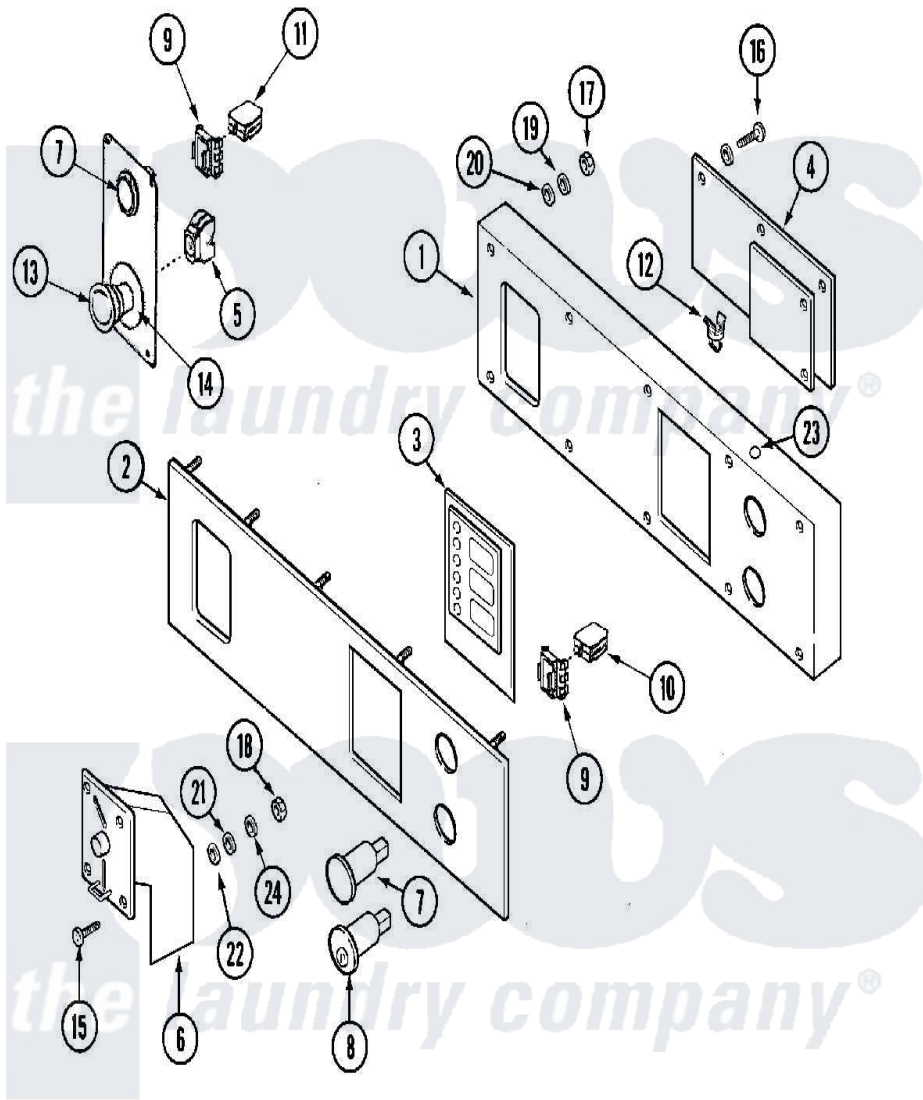

Maytag MFR35PCAVS 02 - CONTROL PANEL (PC/PN)

Maytag [Residential Maytag MFR35PCAVS Washer Parts](#) Parts Diagram 02 - CONTROL PANEL (PC/PN)
 Click on the part number to view part

| Item | Original Part Number | Replaced By | Status | Part Description |
|------|--------------------------|--------------------------|---------------|---------------------------|
| 001 | 23001339 | 23002455 | | Nut, Rapid |
| " | NLA | | Not Available | PANEL, CONTROL |
| " | NLA | | Not Available | BOLT (M6X16) |
| 002 | NLA | | Not Available | FACIA, CONTROL PANEL (PC) |
| 003 | 23001526 | | | Plexi, Microprocessor |
| 004 | 23001525 | | | Microprocessor |
| " | 23003741 | | | Controller, Apl283a V1.07 |
| 005 | 23002331 | | | Contactora, Central Stop |
| 006 | 23001063 | | | Meter, Coin |
| 007 | 23001537 | 12001897 | | Kit- Key S |
| 008 | 23001538 | 12001896 | | Kit- Key S |
| 009 | 23001540 | | | Adapter, Contact Block |
| 010 | 23001541 | | | Block, Contact |
| 011 | 23002873 | | | Block, Contact |
| 012 | 23001542 | | | Holder, Board |
| 013 | 23002332 | | | Knob, Central Stop |

| | | | | |
|-----|--------------------------|--------------------------|---------------|-------------------------------|
| 014 | 23002330 | | Not Available | LABEL, CENTRAL STOP |
| 015 | 23001064 | | | Screw, Ornemental |
| 016 | 23001544 | | | Bolt |
| " | 23002174 | 23003654 | | Washer M3.2 |
| 017 | 23001055 | 23001014 | | Nut M4 |
| 018 | 23001053 | | | Nut |
| 019 | 23001013 | | | Lock Washer External Teeth M4 |
| 020 | 23002111 | 23001013 | | Lock Washer External Teeth M4 |
| 021 | 23002174 | 23003654 | | Washer M3.2 |
| 022 | 23001610 | 23002438 | | Washer M4.3 |
| 023 | NLA | | Not Available | LABEL, EARTH |
| 024 | NLA | | Not Available | LOCKWASHER (M3) |