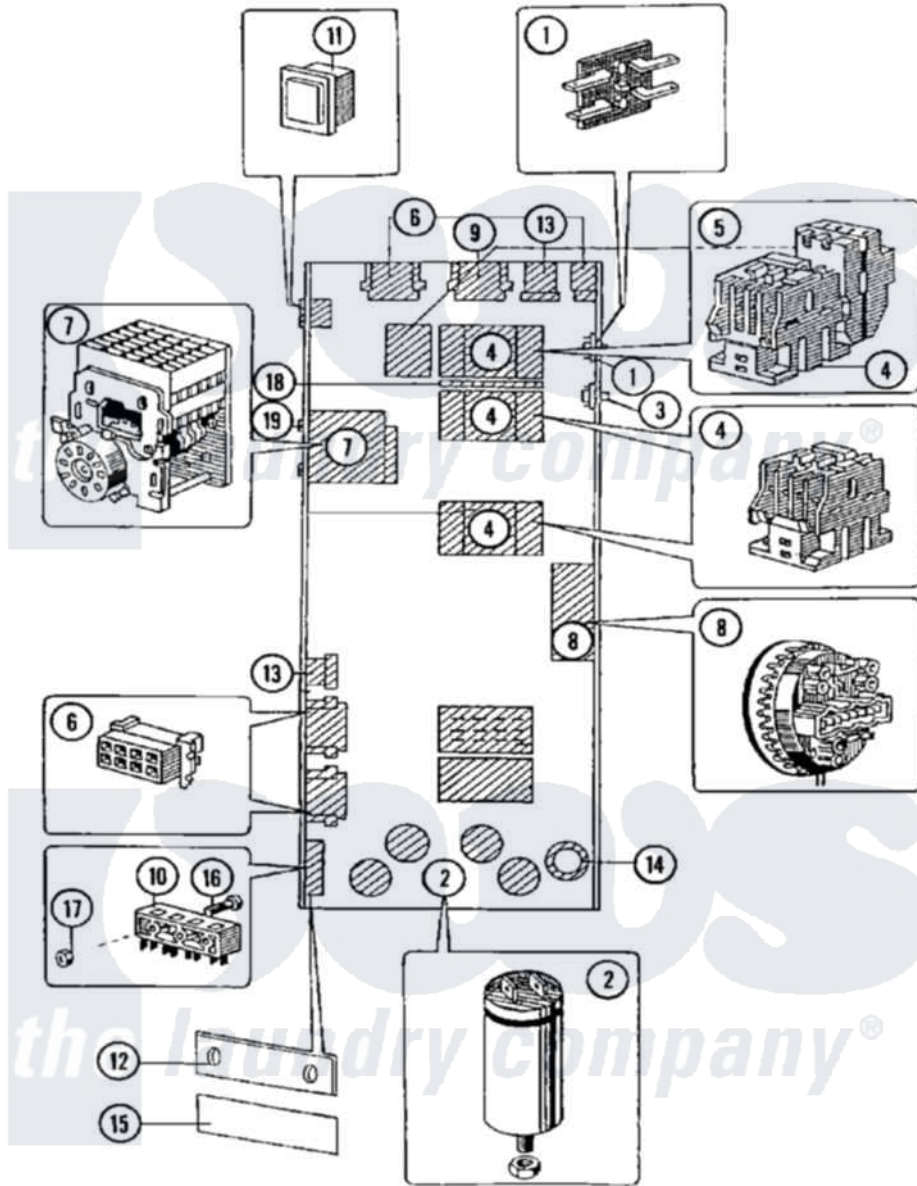

# Maytag MFR35PCAVS 03 - MAIN CONTROLS (MC)

Maytag Residential Maytag MFR35PCAVS Washer Parts Parts Diagram 03 - MAIN CONTROLS (MC)  
 Click on the part number to view part

Item	Original Part Number	Replaced By	Status	Part Description
001	<a href="#">23001094</a>			Bridge, Rectifier
002	<a href="#">23001096</a>			Capacitor
"	<a href="#">23001098</a>			Capacitor
003	<a href="#">23001099</a>			Socket, Pc Board Socket
004	23001100	<a href="#">23003750</a>		Frequency Inverter Contactor
"	23001101	<a href="#">23003751</a>		Contactora Lc1 D12
005	23001107	<a href="#">23003759</a>		Overload Relay LR2D
"	<a href="#">23001108</a>			Relay, Thermal Overload
006	<a href="#">23001109</a>			Housing, Connector
007	<a href="#">23001110</a>			Timer, Reversing
008	23001111	<a href="#">23001513</a>		Switch, Water Level
"	23002176	<a href="#">23001513</a>		Switch, Water Level
009	<a href="#">23001112</a>			Housing, Connector
010	<a href="#">23001113</a>			Housing, Connector
011	<a href="#">23001114</a>			Rocker Switch, Prewash/No Prew
012	<a href="#">23001115</a>			Terminal Block Insulation

013	<a href="#">23001116</a>		Housing, Connector
014	<a href="#">23001117</a>		Ring, Rubber
015	<a href="#">23001118</a>		Sticker, Liquid Soap
016	<a href="#">23001089</a>		Screw
017	23001055	<a href="#">23001014</a>	Nut M4
018	23001119	<a href="#">23003762</a>	Mechanical Interlock
019	<a href="#">23001069</a>		Screw
020	NLA	Not Available	SCREW (M6 X 25)
021	<a href="#">23001312</a>		Mut M6
022	23001028	<a href="#">23002756</a>	Lockwasher
023	23001518		SERIES 15 - NO LONGER NEEDED
"	NLA	Not Available	NET FILTER
024	<a href="#">23001465</a>		Sticker, Electricity Warning
025	NLA	Not Available	STICKER
026	NLA	Not Available	LABEL, EARTH