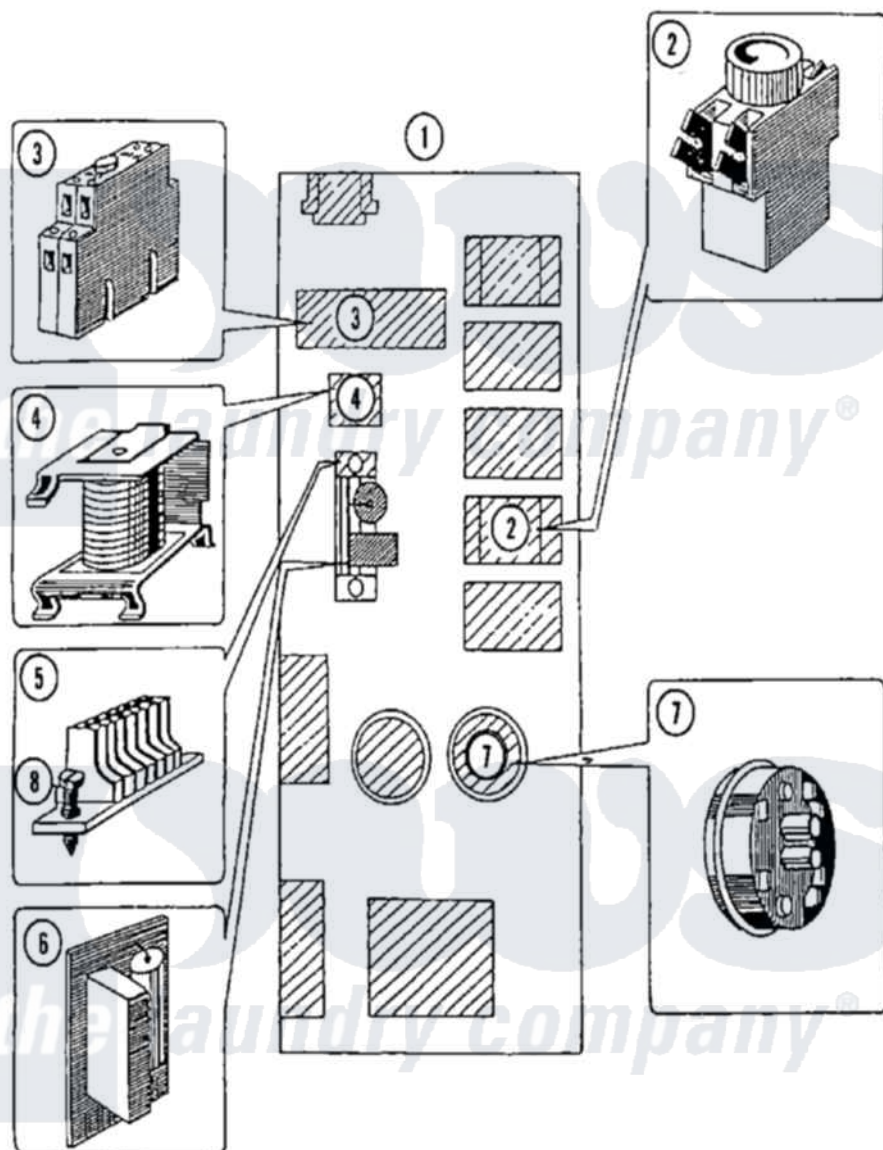

Maytag MFR35PCAVS 04 - MAIN CONTROLS (PC)

Maytag [Residential Maytag MFR35PCAVS Washer Parts](#) Parts Diagram 04 - MAIN CONTROLS (PC)
 Click on the part number to view part

Item	Original Part Number	Replaced By	Status	Part Description
001	NLA		Not Available	TRAY, ELECTRICAL COMPONENTS
002	23001121			Unit, Time Delay
003	23001122			Unit, Time Delay
004	NLA		Not Available	BUZZER
005	NLA		Not Available	CONNECTOR, DOOR LOCK (PC CORD)
006	NLA		Not Available	CARD, PROTECTION CIRCUIT
007	23001127			Switch, Safety Level
"	NLA		Not Available	SWITCH, WATER LEVEL
008	23001128			Screw