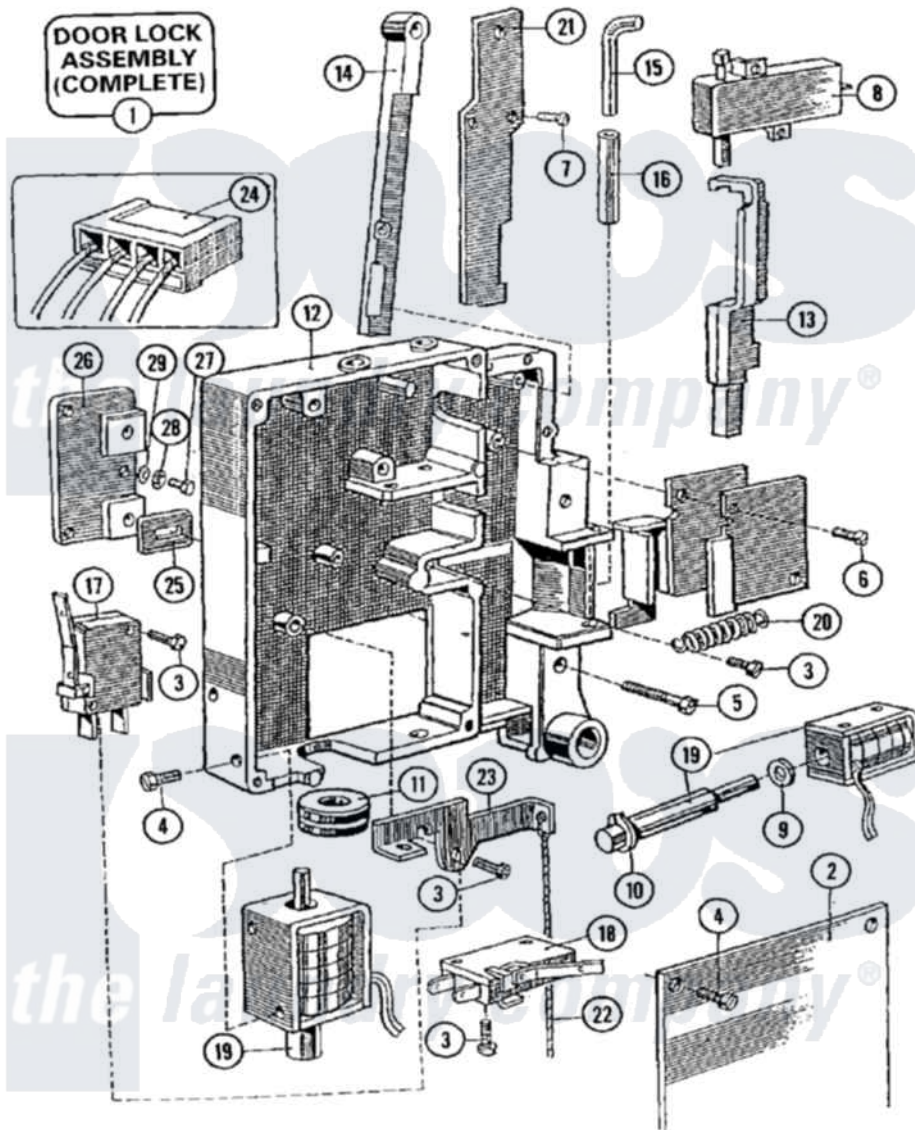

Maytag MFR35PCAVS 06 - DOOR LOCK ASSEMBLY

Maytag Residential Maytag MFR35PCAVS Washer Parts Parts Diagram 06 - DOOR LOCK ASSEMBLY
 Click on the part number to view part

Item	Original Part Number	Replaced By	Status	Part Description
001	23001129	23003679		Door Latch Complete
002	23001130			Plate, Cover
003	23001131			Screw
004	23001132			Screw
005	23001133			Screw
006	23001070			Screw
007	23001134			Bolt
008	23001135			Bimetal, Actuator
009	23001136			Washer
010	23001137			Ring, Retaining
011	23001138			Bushing, Cable Passage
012	23001139	Y23002898		Ground, Plate Lock
013	23001140			Small Lock Hook
014	23001141			Bar, Handle Latch
015	23001142			Retainer, Lock Tube
016	23001143			Tube, Lock

017	23001144		Microswitch, Lever
018	23001145		Microswitch, Lever
019	23001146		Coil
"	23001147		Coil
020	23001148	23002900	Spring, Locking Part
021	23001149		Leaf Spring, Latch Bar
022	23001152		Cord, Emergency Opening
023	23001153		Lever, Emergency Opening
024	23001154		Wiring Harness, Doorlock
025	23001155	23001368	Shim, Hinge Base
026	23001156		Spacer, Lock
027	23001157		Bolt
028	23001158		Lockwasher
029	23001159		Washer Lu