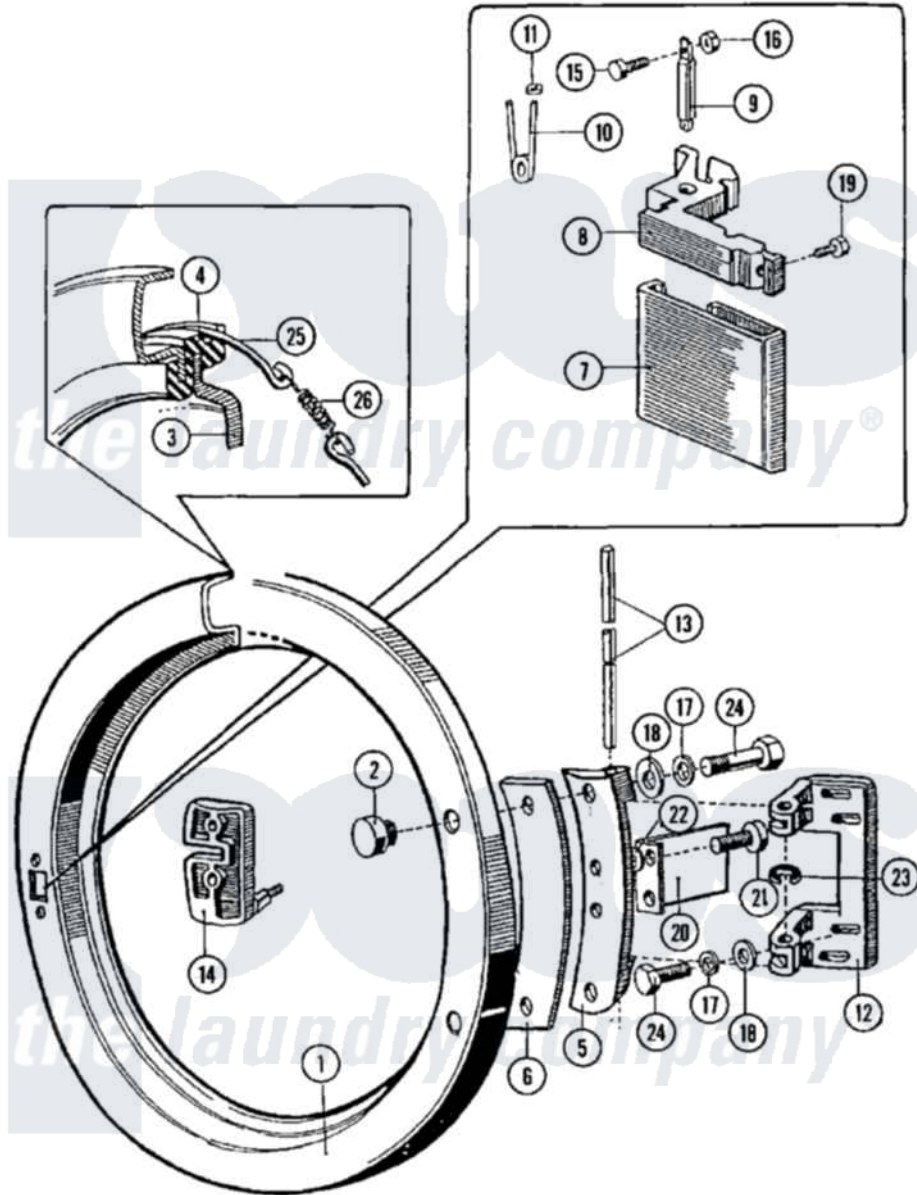

Maytag MFR35PCAVS 07 - DOOR

Maytag [Residential Maytag MFR35PCAVS Washer Parts](#) Parts Diagram 07 - DOOR
 Click on the part number to view part

Item	Original Part Number	Replaced By	Status	Part Description
001	23001161			Ring, Door
002	23001162			Nut, Ornamental
003	23001163			Glass, Door
004	23001164			Gasket, Door Glass
005	23001165			Plate, Hinge
006	23001166			Shim, Hinge Plate
007	23001510	12001889		Kit, Door HANdle Assembly HANdle Front And Back Included
"	23003631	12001889		Kit, Door HANdle Assembly HANdle Front And Back Included
"	23003632	12001889		Kit, Door HANdle Assembly HANdle Front And Back Included
"	23003700	12001889		Kit, Door HANdle Assembly HANdle Front And Back Included
008	23003634			Lever, Door

"	NLA	Not Available	LEVER, HANDLE
009	23001168		Door Handle Pivot Pin
010	23001169		Spring, Handle Lever
011	23001057	23002499	Spring Retaining Clip
"	23001170		Fastener, Spring
012	23001171		Base, Hinge
013	23001172		Shaft, Door Hinge
014	23001173		Handle, Lever Plate
015	23001175		Screw
"	23002937		Screw
016	23001176	23001312	Mut M6
017	23001158		Lockwasher
018	23001159		Washer Lu
019	23001177		Screw
020	23001178		Microswitch, Activating Plate
021	23001179		Screw
022	23001180	23001056	Ring, Shaft Locking
023	23001181		Ring, Retaining
024	23001182		Bolt
025	23001185		Doorseal, Tension Ring
026	23001186		Doorspring, Tension Spring