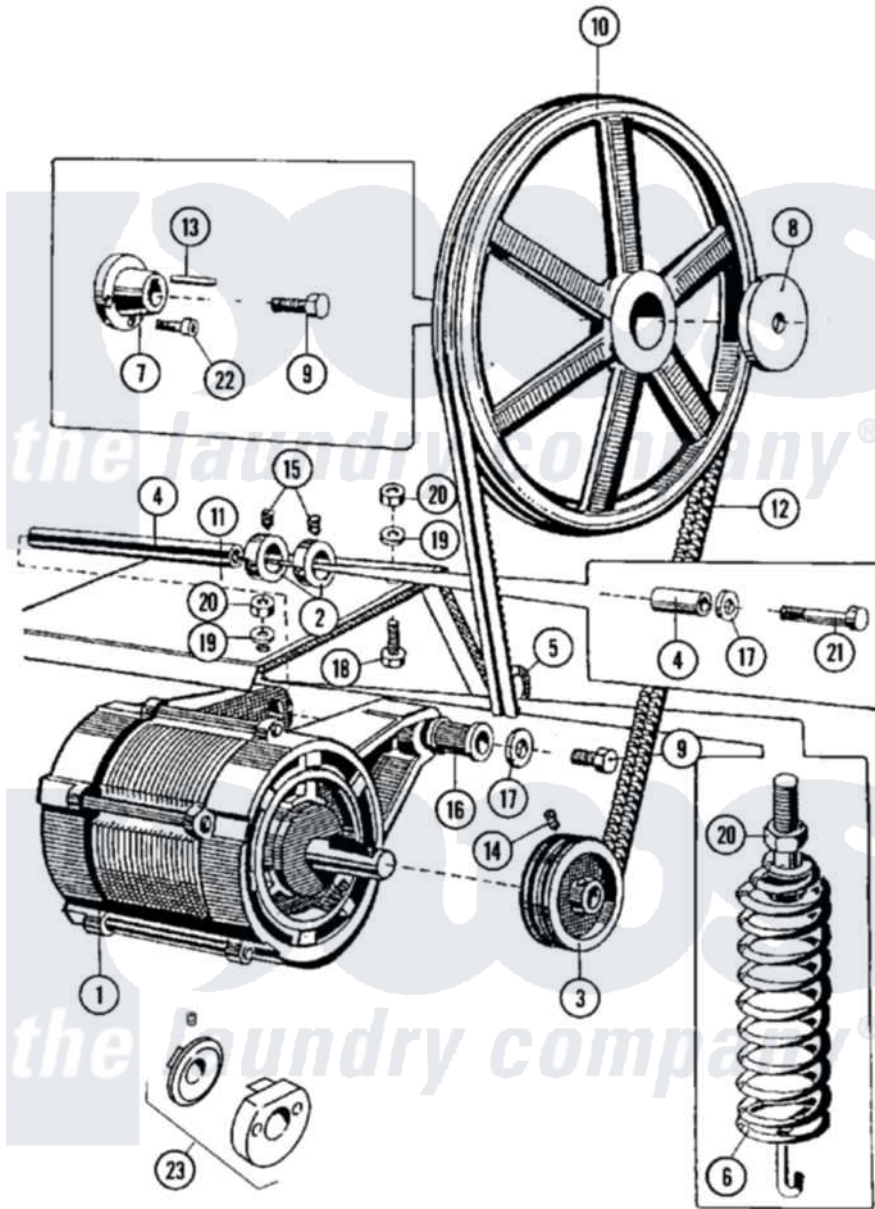

Maytag MFR35PCAVS 11 - MOTOR & BASKET PULLEY

Maytag Residential Maytag MFR35PCAVS Washer Parts Parts Diagram 11 - MOTOR & BASKET PULLEY
 Click on the part number to view part

Item	Original Part Number	Replaced By	Status	Part Description
001	23001269			Motor
"	23001270			Motor
"	24001017			Bearing, Motor
002	23001272			Collar, Retainer
003	23001273			V-Pulley
004	NLA		Not Available	ROD, MOTOR SUPPORT
005	23001278			Tensioner, Belt
006	23001279			Belt, Tension Spring
007	23001280			Bushing, Tapered
008	23001282			Washer
009	23001283			Bolt
010	23001284			Pulley, Basket
011	23001286			Shield, Motor
012	23001287			V-Belt
013	23001288			Key, Basket Pulley
014	23001289			Screw, Allen Set

015	23001290	Screw, Allen Set
016	23001291	Bushing, Rubber Motor Mount
017	23001292	Washer
018	23001264	Bolt M8x20
019	23001265	Washer
020	23001266	Nut M8
021	23001294	Bolt
022	23002336	Bolt, Socket Head
023	23002317	Switch, Centrifugal