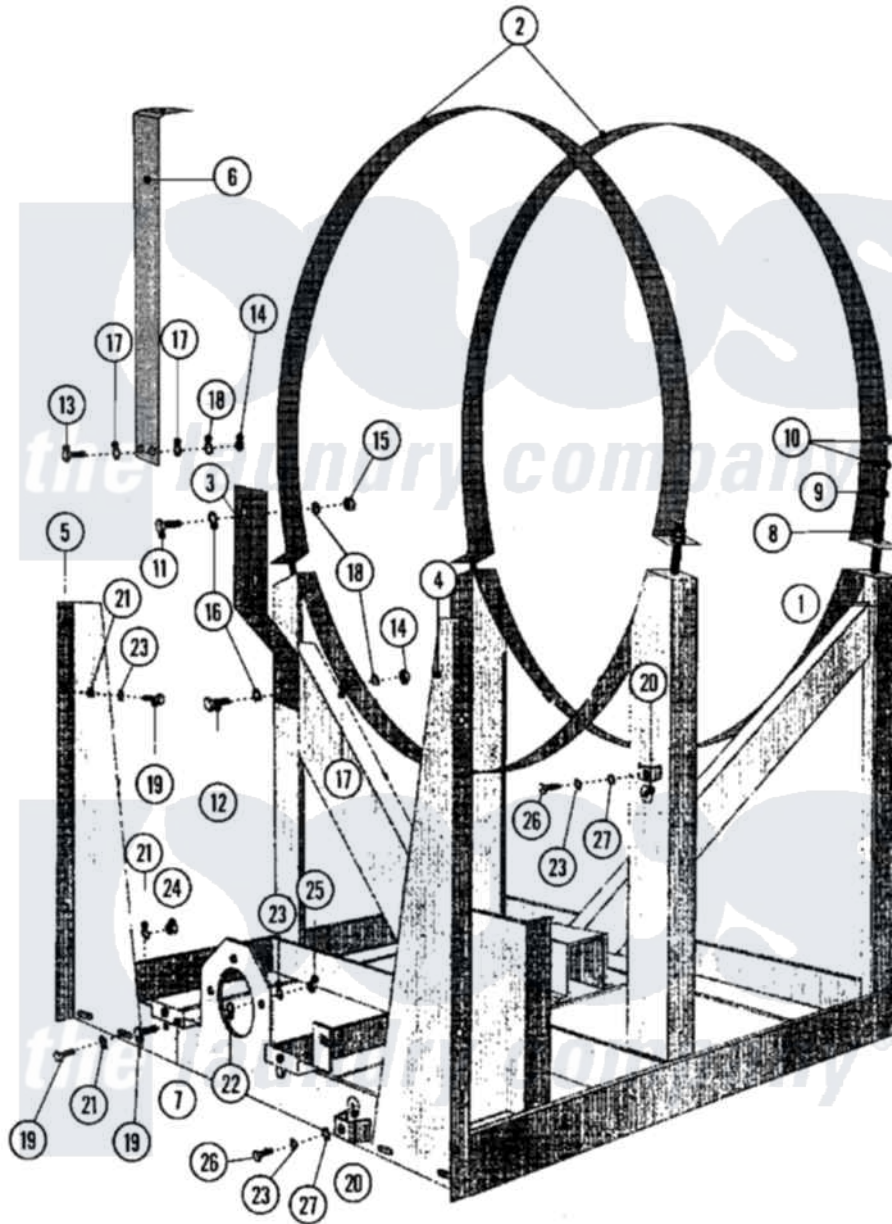

Maytag MFR35PCAVS 14 - BASE FRAME (SERIES 11)

Maytag [Residential Maytag MFR35PCAVS Washer Parts](#) Parts Diagram 14 - BASE FRAME (SERIES 11)
 Click on the part number to view part

| Item | Original Part Number | Replaced By | Status | Part Description |
|------|--------------------------|--------------------------|--------|-----------------------------|
| 001 | 23002840 | | | Frame |
| 002 | 23001297 | | | Clamp, Tub |
| 003 | 23002841 | | | Brace, Tub Support |
| 004 | 23002842 | | | Bracket, Support |
| 005 | 23002843 | | | Bracket, Support |
| 006 | 23002844 | | | Holder, Steam Tube |
| 007 | 23002845 | | | Connection, Part Back Plate |
| 008 | 23002846 | 23001294 | | Bolt |
| " | 23002931 | | | Screw |
| 009 | 23002258 | | | Washer M14 |
| " | 23002657 | 23001292 | | Washer |
| 010 | 23001599 | | | Nut |
| " | 23003746 | | | Nut, M14 |
| 011 | 23002847 | 23001205 | | Bolt |
| 012 | 23001304 | 23003765 | | Bolt M8x35 |
| 013 | 23002647 | 23001305 | | Bolt M8x25 |

| | | | |
|-----|--------------------------|--------------------------|-------------------|
| 014 | 23002435 | 23001266 | Nut M8 |
| 015 | 23001607 | 23001266 | Nut M8 |
| 016 | 23001263 | | Washer |
| 017 | 23002653 | 23001203 | Washer |
| 018 | 23002358 | | LOCK WASHER M8 |
| 019 | 23002462 | | Screw Lu |
| 020 | NLA | Not Available | PLATE, INDEX |
| 021 | 23001309 | | Washer Lu |
| 022 | 23002282 | 23001027 | Washer |
| 023 | 23001734 | 23002425 | Locker Washer M6 |
| 024 | 23002471 | 23001310 | Nut, Self Locking |
| 025 | 23002436 | Not Available | NUT (M6) |
| 026 | 23002353 | 23001157 | Bolt |
| 027 | 23001643 | 23002424 | Washer M6.4 |