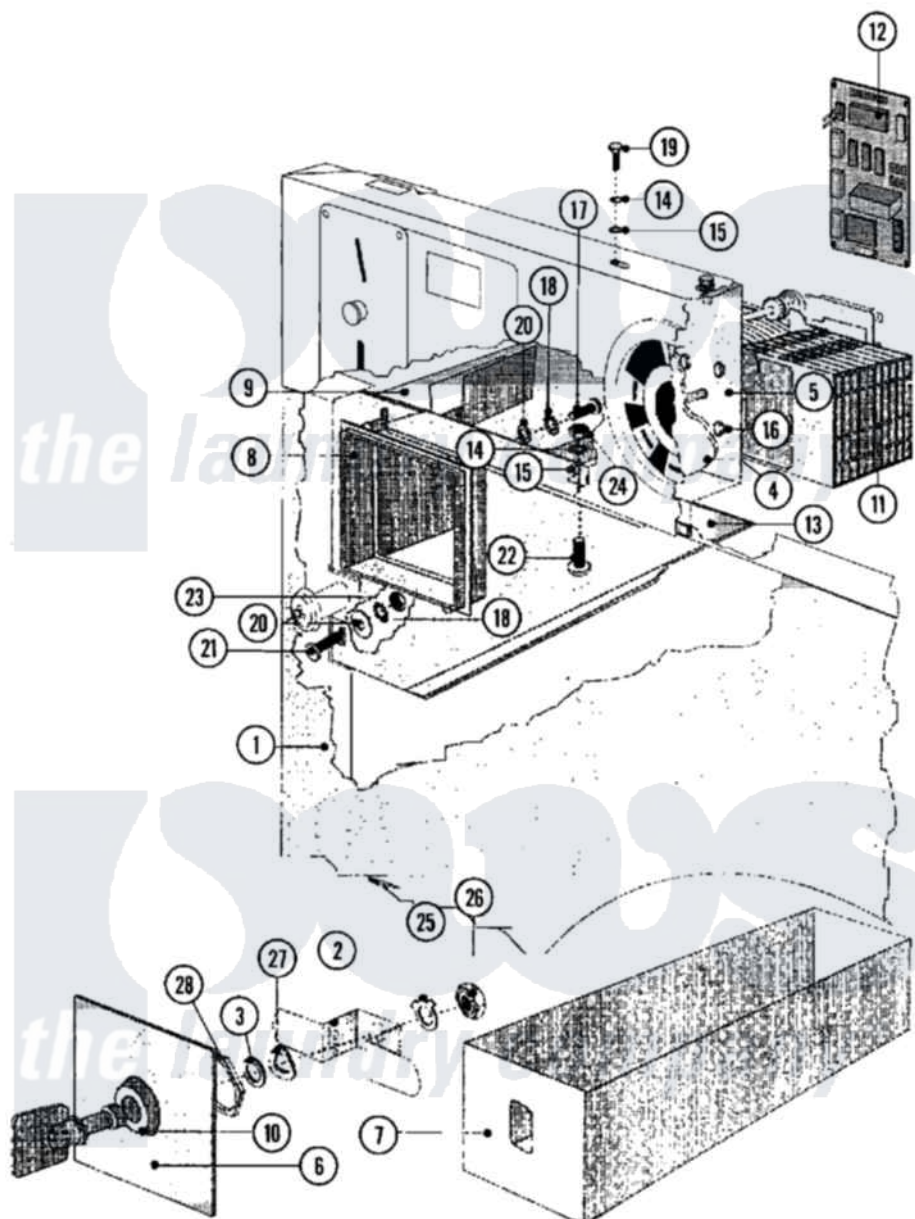

# Maytag MFR35PCAVS 17 - TIMER & COIN ASSEMBLY (SERIES 11)

Maytag Residential Maytag MFR35PCAVS Washer Parts Parts Diagram 17 - TIMER & COIN ASSEMBLY (SERIES 11)  
 Click on the part number to view part

Item	Original Part Number	Replaced By	Status	Part Description
001	<a href="#">23001320</a>			Panel, Front
002	<a href="#">23002879</a>			Cam, Coin Lock Box
003	<a href="#">23001580</a>			Washer
004	<a href="#">23001060</a>			Disc, Timer Indicator
005	<a href="#">23002880</a>			Timer, Support
006	<a href="#">23002881</a>			Plate, Coin Vault Ornamental
007	<a href="#">23002882</a>			Box, Coin
008	<a href="#">23002883</a>			Vault, Ornamental
009	<a href="#">23002884</a>			Vault, Coin Lu
010	<a href="#">23002885</a>			Lock, Coin Vault
011	<a href="#">23001065</a>			Timer
"	<a href="#">23003445</a>			Coil
012	<a href="#">23001066</a>			Counter, Coin
"	23001693	<a href="#">23001066</a>		Counter, Coin
"	<a href="#">23003987</a>			Coin Counter Harm-Mc
013	<a href="#">23001502</a>			Support, Coin Vault

014	<a href="#">23002756</a>		Lockwasher
015	<a href="#">23001027</a>		Washer
016	<a href="#">23002886</a>		Screw
017	23002423	<a href="#">23001361</a>	Bolt
018	23002111	<a href="#">23001013</a>	Lock Washer External Teeth M4
019	23002354	<a href="#">23002461</a>	Screw
020	23001610	<a href="#">23002438</a>	Washer M4.3
021	<a href="#">23001012</a>		Screw
022	NLA	Not Available	SCREW (M6X12)
023	23002399	<a href="#">23001014</a>	Nut M4
024	23002436	Not Available	NUT (M6)
025	NLA	Not Available	WASHER, SELF LOCKING
026	NLA	Not Available	NUT, LOCK (SMALL)
027	NLA	Not Available	WASHER, SPRING LOCK
028	NLA	Not Available	NUT, LOCK (BIG)
029	<a href="#">23001038</a>		Conversion Kit
"	<a href="#">23002195</a>		Pc-Pn Conversion Kit
"	<a href="#">23002333</a>		Pc To Pn Conversion
"	<a href="#">23002334</a>		Mc To MN Convers.