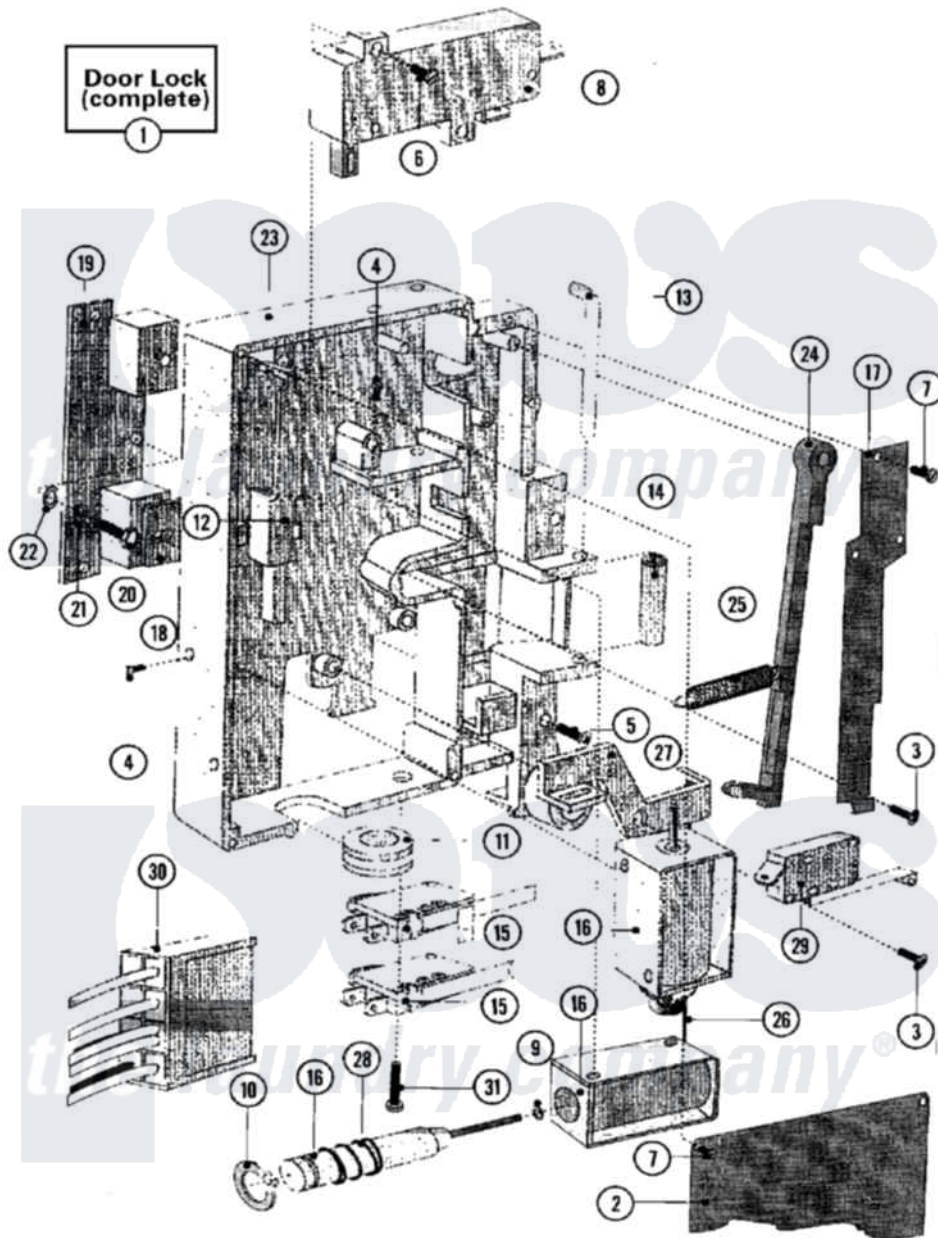

Maytag MFR35PCAVS 19 - DOOR LOCK ASSEMBLY (SERIES 11)

Maytag Residential Maytag MFR35PCAVS Washer Parts Parts Diagram 19 - DOOR LOCK ASSEMBLY (SERIES 11)
 Click on the part number to view part

Item	Original Part Number	Replaced By	Status	Part Description
001	23003679			Door Latch Complete
"	NLA		Not Available	LOCK, DOOR (COMPLETE)
002	23001130			Plate, Cover
003	23001131			Screw
004	23001132			Screw
005	23001133			Screw
006	23001070			Screw
007	23001134			Bolt
008	23001135			Bimetal, Actuator
009	23001136			Washer
010	23001137			Ring, Retaining
011	23001138			Bushing, Cable Passage
012	23001140			Small Lock Hook
013	23001142			Retainer, Lock Tube
014	23001143			Tube, Lock
015	23001144			Microswitch, Lever

016	23001146		Coil
"	23001147		
017	23001149		Leaf Spring, Latch Bar
018	23001155	23001368	Shim, Hinge Base
019	23001156		Spacer, Lock
020	23002353	23001157	Bolt
021	23002130	23001158	Lockwasher
022	23001159		Washer Lu
023	Y23002898		Ground, Plate Lock
024	23002899		Handle, Locking Part
025	23002900		Spring, Locking Part
026	23002901	23001152	Cord, Emergency Opening
027	NLA	Not Available	LEVEL, OPENING
028	23002903		Spring, Locking Part
029	23002337		Microswitch, Lever
030	23002904		Wiring, Door Lock
"	23002905		Wiring Harness, Doorlock
031	23002906		Screw