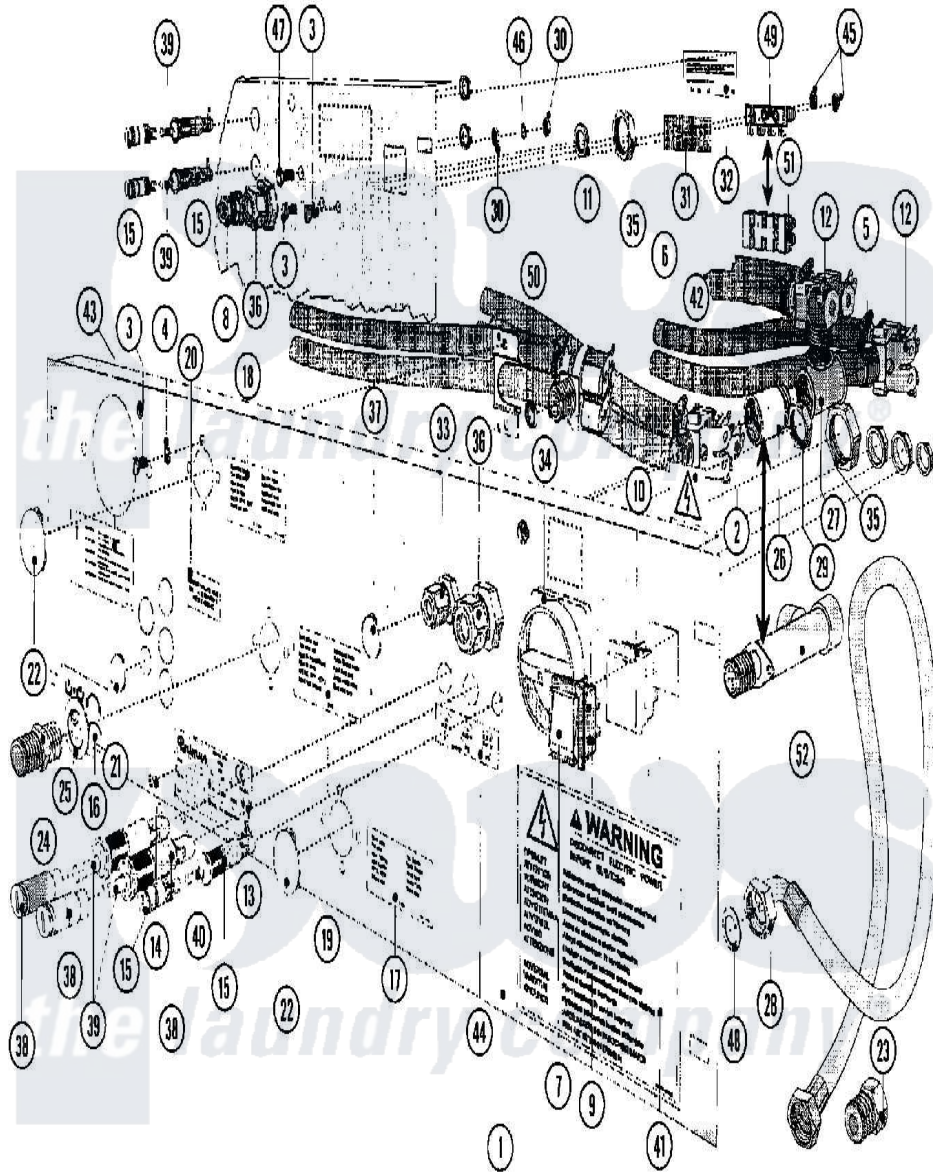

# Maytag MFR35PCAVS 21 - WATER VALVE & REAR PANEL (SERIES 11)

Maytag Residential Maytag MFR35PCAVS Washer Parts Diagram 21 - WATER VALVE & REAR PANEL (SERIES 11)

Click on the part number to view part

Item	Original Part Number	Replaced By	Status	Part Description
001	23002909	<a href="#">23003683</a>		Bridge, Rear
002	<a href="#">23001533</a>			Valve, Three-Way
003	23002423	<a href="#">23001361</a>		Bolt
004	23002111	<a href="#">23001013</a>		Lock Washer External Teeth M4
005	23001506	<a href="#">596669</a>		Clamp, Manifold
006	<a href="#">23001507</a>			Waterhose
007	<a href="#">23001532</a>			Cover, Button
008	<a href="#">23001453</a>			Nut, Swivel
009	<a href="#">23001529</a>			Button
010	<a href="#">23001452</a>			Square Plug
011	<a href="#">23001450</a>			Swivel
012	<a href="#">23001455</a>			Valve, Two Way
013	BLANK		Not Available	PLATE, IDENTIFICATION
014	<a href="#">23001461</a>			Rivets, Blind
015	<a href="#">23001462</a>			Holder, Fuse