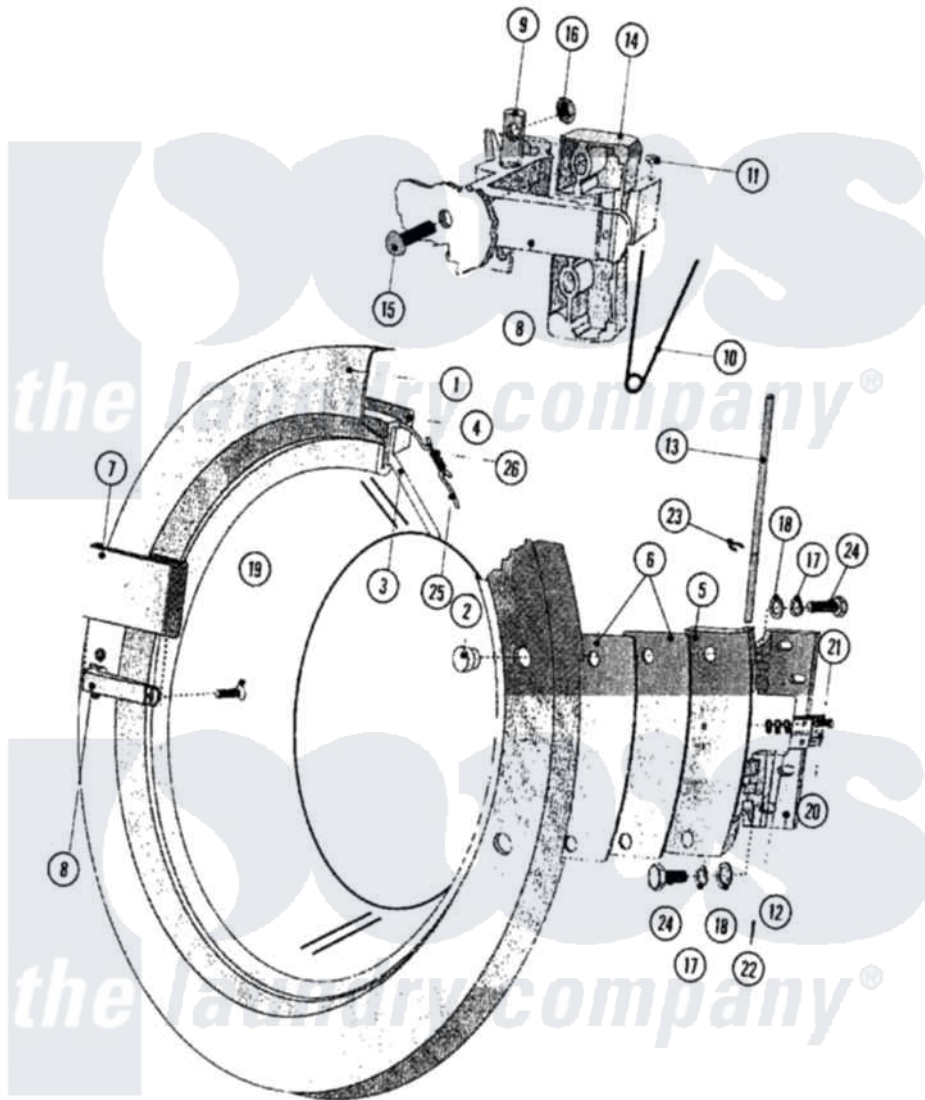

Maytag MFR35PCAVS 24 - DOOR (SERIES 11)

Maytag Residential Maytag MFR35PCAVS Washer Parts Parts Diagram 24 - DOOR (SERIES 11)
 Click on the part number to view part

Item	Original Part Number	Replaced By	Status	Part Description
001	23001161			Ring, Door
002	23001162			Nut, Ornamental
003	23001163			Glass, Door
004	23001164			Gasket, Door Glass
005	23001165			Plate, Hinge
006	23001166			Shim, Hinge Plate
007	12001889			Kit, Door HANdle Assembly HANdle Front And Back Included
"	23001510	12001889		Kit, Door HANdle Assembly HANdle Front And Back Included
008	23003634			Lever, Door
"	NLA		Not Available	LEVER, HANDLE
009	23001168			Door Handle Pivot Pin
010	23001169			Spring, Handle Lever
011	23001057	23002499		Spring Retaining Clip
012	23001171			Base, Hinge

013	23001172		Shaft, Door Hinge
014	23001173		Handle, Lever Plate
015	23002937		Screw
016	23001176	23001312	Mut M6
"	23002280		Nut M6
017	23001159		Washer Lu
"	23002130	23001158	Lockwasher
018	23001643	23002424	Washer M6.4
019	23001621		Screw Lu
"	23002617	23001777	Screw, Drive
020	23001178		Microswitch, Activating Plate
021	23001781	23001179	Screw
022	23001708		Washer
023	23001181		Ring, Retaining
024	23002279	23002462	Screw Lu
025	23001185		Doorseal, Tension Ring
026	23001186		Doorspring, Tension Spring