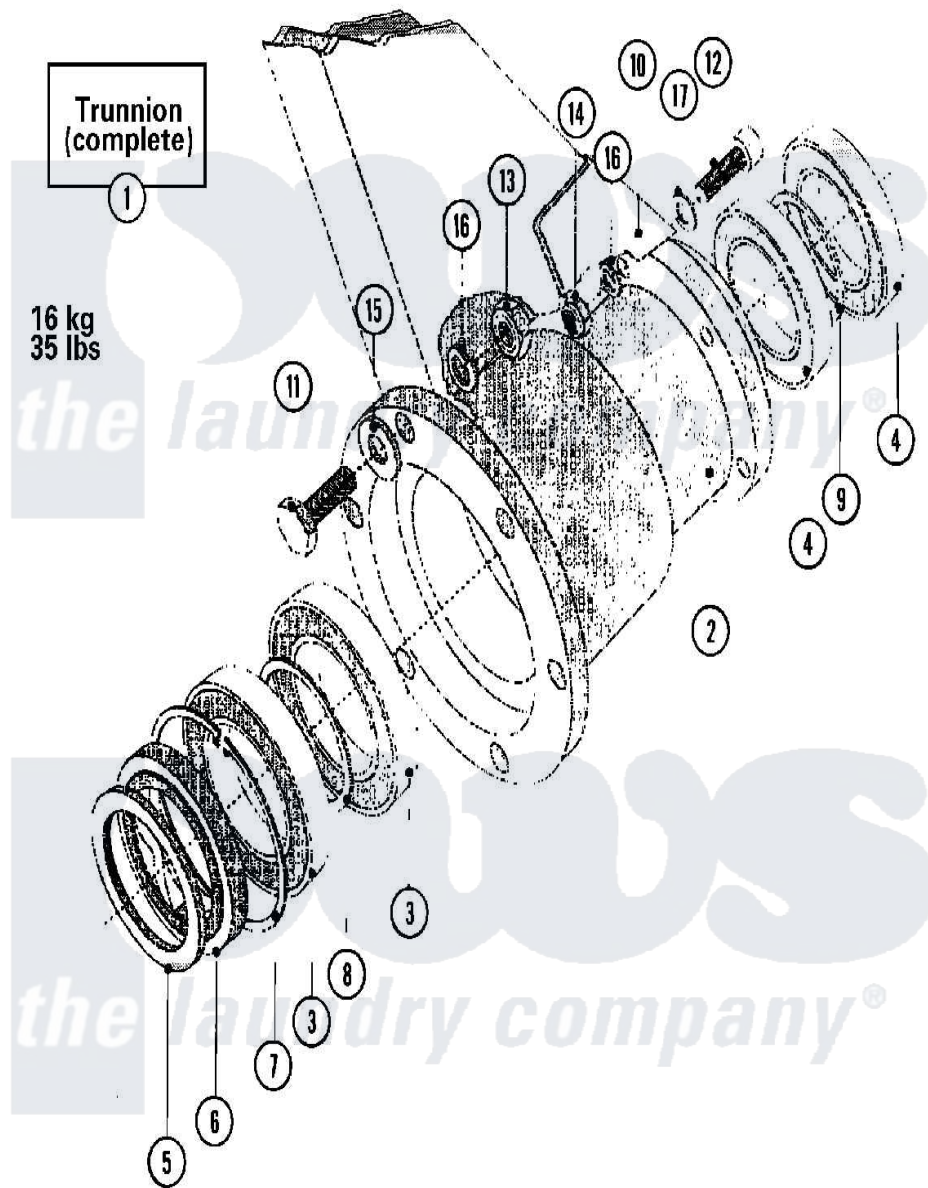

Maytag MFR35PCAVS 25 - BEARINGS & TRUNNION ASSEMBLY (SERIES 11)

Maytag Residential Maytag MFR35PCAVS Washer Parts Parts Diagram 25 - BEARINGS & TRUNNION ASSEMBLY (SERIES 11)

Click on the part number to view part

Item	Original Part Number	Replaced By	Status	Part Description
001	23002938			Trunnion Items 2, 3, 4, And 7
002	23001230	23002938		Trunnion Items 2, 3, 4, And 7
003	23001231			Bearing
004	23001232	24001015		Bearing
005	23001233	12002779		Water Seal
006	23001234	12002779		Water Seal
007	23001235			Ring, Internal Snap
008	23001236			Ring, Spacer
009	23001237			Ring, Spacer
010	23002939			Spoke
011	23002940			Screw
012	23002941	23003808		Bolt M 10x40
013	23001661			Nut M10
014	23002356	23001241		Locking Nut, Self Lu
015	23001201			Washer