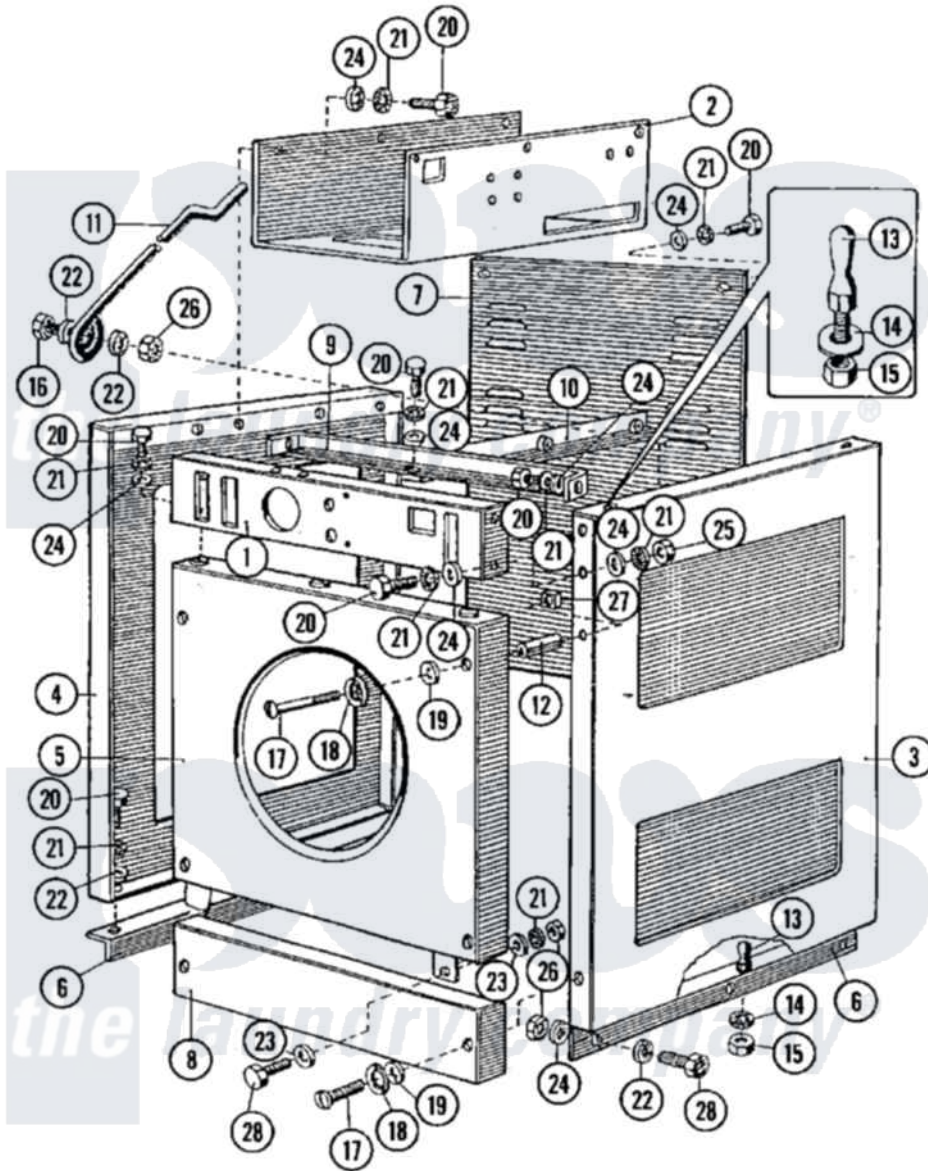

Maytag MFR35PDAVS 02 - CABINET

Maytag [Residential Maytag MFR35PDAVS Washer Parts](#) Parts Diagram 02 - CABINET
 Click on the part number to view part

| Item | Original Part Number | Replaced By | Status | Part Description |
|------|--------------------------|--------------------------|--------|------------------------|
| 001 | 23003637 | 23003814 | | Panel, Control |
| 002 | 23001314 | | | Tray, Elec. Components |
| 003 | 23001316 | | | Panel, Side |
| 004 | 23001318 | | | Panel, Side |
| 005 | 23001320 | | | Panel, Front |
| 006 | 23001321 | 23002854 | | Support, Panel |
| " | 23001322 | | | Support, Panel |
| 007 | 23001325 | | | Panel |
| 008 | 23001326 | | | Panel, Access |
| 009 | 23001327 | | | Beam, Cross |
| 010 | 23001328 | 23001327 | | Beam, Cross |
| 011 | 23001330 | | | Rod, Top Panel Support |
| 012 | 23001331 | 23002860 | | Tube, Distance |
| 013 | 23001332 | | | Alignment Pin |
| 014 | 23001333 | 23004485 | | Lock Washer M5 |
| 015 | 23001334 | 8184504 | | Nut |

| | | | |
|-----|--------------------------|--------------------------|--------------------|
| 016 | 23001335 | 23002861 | Screw Lu |
| 017 | 23001336 | 23003478 | Screw |
| 018 | 23001337 | 23002457 | Washer M6 |
| 019 | 23001338 | 23002458 | Washer |
| 020 | 23001026 | | Bolt |
| 021 | 23001028 | 23002756 | Lockwasher |
| 022 | 23001309 | | Washer Lu |
| 023 | 23001309 | | Washer Lu |
| 024 | 23001027 | | Washer |
| 025 | 23001034 | Not Available | NUT (M6) |
| 026 | 23001310 | | Nut, Self Locking |
| 027 | 23001339 | 23002455 | Nut, Rapid |
| 028 | 23001335 | 23002861 | Screw Lu |
| 029 | 23001548 | | Holder, Capacitors |