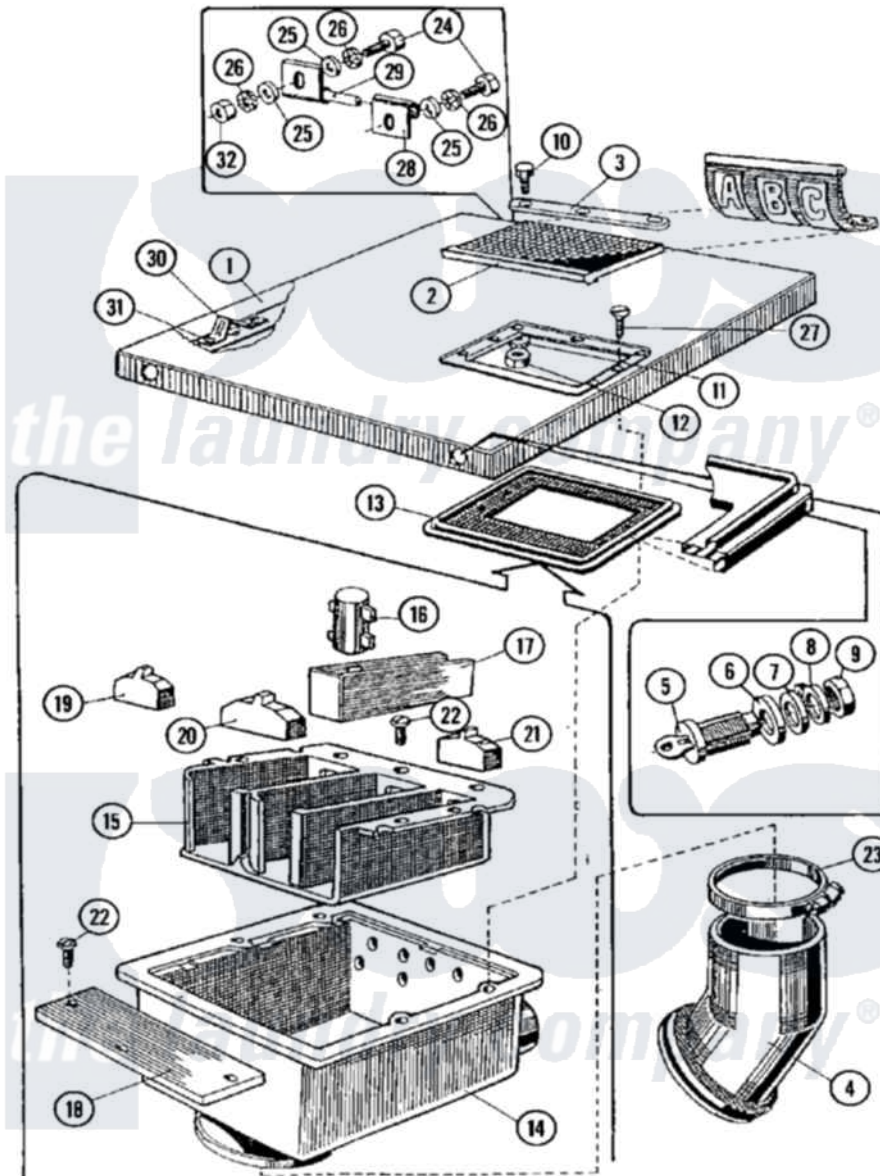

Maytag MFR35PDAVS 03 - SOAP BOX & TOP COVER ASSEMBLY

Maytag Residential Maytag MFR35PDAVS Washer Parts Parts Diagram 03 - SOAP BOX & TOP COVER ASSEMBLY

Click on the part number to view part

Item	Original Part Number	Replaced By	Status	Part Description
001	23001001			Cover, Top
002	23001003			Rubber Cover, Soap Box
003	23001004			Clamp, Soap Box Cover
004	23001005			Rubber Hose, Soap Box
005	23001006			Lock, Top Panel
006	23001007			Washer M21x27x1
007	23001008			Nut, Lock
008	23001009			Hook, Lock
009	23001011			Nut
010	23001012			Screw
011	23001636	23002674		Spring, Lock Washer
012	23001014			Nut M4
013	23001015			Rubber Seal, Soap Box
014	23001016			External Soap Hopper
015	23001017			Soap Hopper Insert
016	23001018			Syphon Hose

017	23001019		Fabric Softner Insert
018	23001020		Insert Retainer
019	23001021		Prewash Diverter
"	23002318		Screw, Pan Head
020	23001022		Mainwash Diverter
021	23001023		Fabric Softner Diverter
022	23001024	23003782	Screw 3 Stainless Steel Lu
023	23001025		Clamp, Hose
024	23001307	23002462	Screw Lu
025	23001027		Washer
026	23001028	23002756	Lockwasher
027	23001029	23003484	Screw
028	23001030		Hinge, Top Cover
029	23001031		Shaft, Hinge
030	23001032		Spring Clip
031	23001033		Rivets, Blind Lu
032	23001034	Not Available	NUT (M6)
033	23001550		Sticker, Service Warning