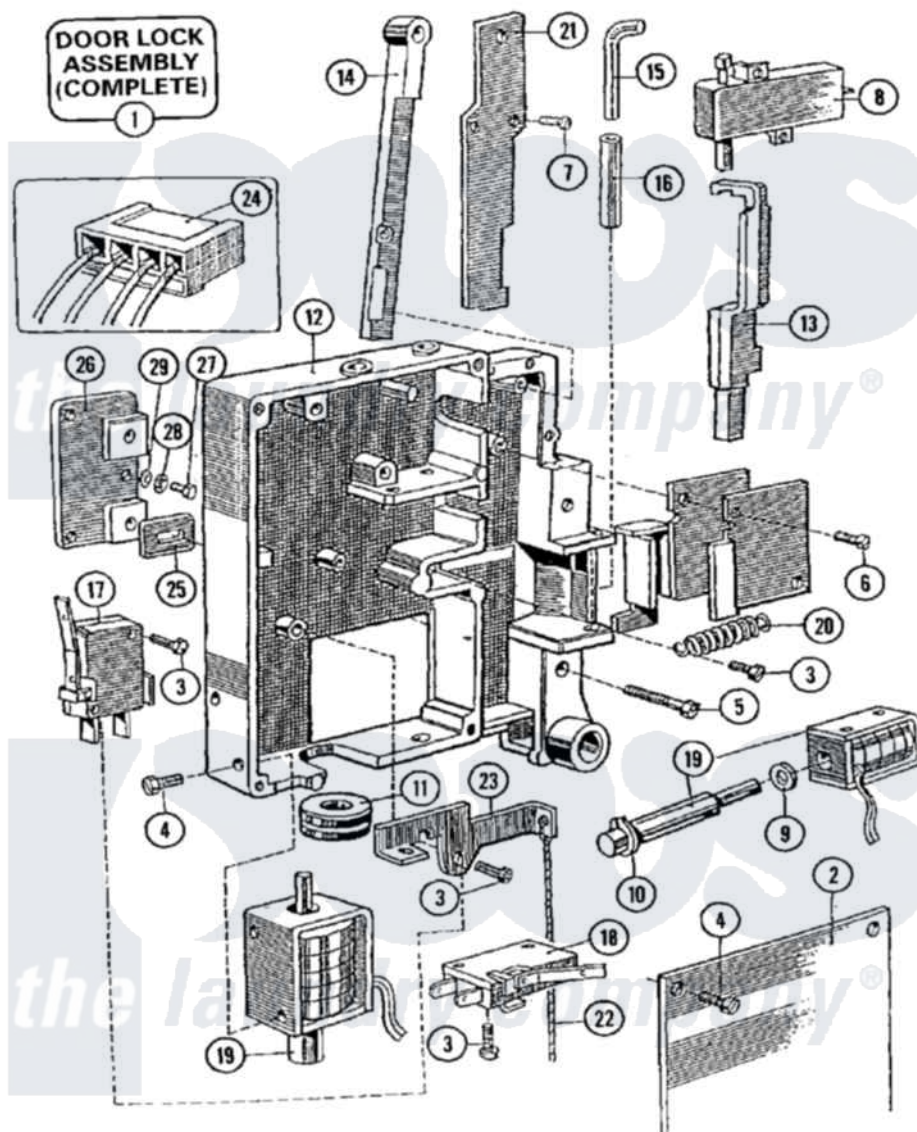

Maytag MFR35PDAVS 04 - DOOR LOCK ASSEMBLY

Maytag Residential Maytag MFR35PDAVS Washer Parts Parts Diagram 04 - DOOR LOCK ASSEMBLY
 Click on the part number to view part

Item	Original Part Number	Replaced By	Status	Part Description
001	Y23002897			Door Lock Assembly
002	23001130			Plate, Cover
003	23001131			Screw
004	23001132			Screw
005	23001133			Screw
006	23001070			Screw
007	23001134			Bolt
008	23001135			Bimetal, Actuator
009	23001136			Washer
010	23001137			Ring, Retaining
011	23001138			Bushing, Cable Passage
012	23001139	Y23002898		Ground, Plate Lock
013	23001140			Small Lock Hook
014	23001141			Bar, Handle Latch
015	23001142			Retainer, Lock Tube
016	23001143			Tube, Lock

017	23001144		Microswitch, Lever
018	23001145		Microswitch, Lever
019	23001146		Coil
"	23001147		Coil
020	23001148	23002900	Spring, Locking Part
021	23001149		Leaf Spring, Latch Bar
022	23001152		Cord, Emergency Opening
023	23001153		Lever, Emergency Opening
024	23001154		Wiring Harness, Doorlock
025	23001155	23001368	Shim, Hinge Base
026	23001156		Spacer, Lock
027	23001157		Bolt
028	23001158		Lockwasher
029	23001159		Washer Lu