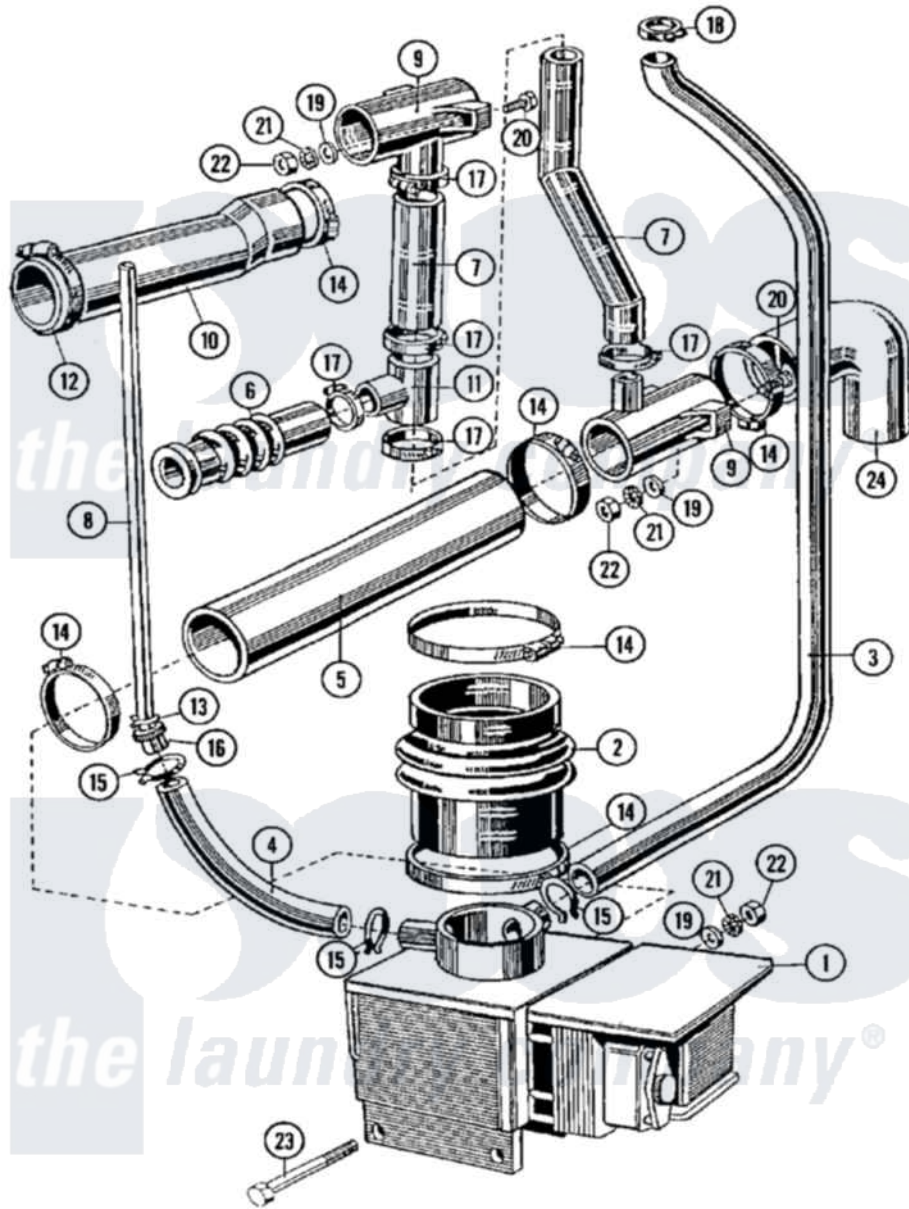

Maytag MFR35PDAVS 05 - DRAIN & HOSE ASSEMBLY

Maytag Residential Maytag MFR35PDAVS Washer Parts Parts Diagram 05 - DRAIN & HOSE ASSEMBLY
 Click on the part number to view part

Item	Original Part Number	Replaced By	Status	Part Description
001	23001244			Valve, Drain
"	23002321			Motor, Drain
002	23001245			Tub To Drain Hose
003	23001246			Lower Pressure Switch Hose
004	23001247			Hose, Air Dome
005	23001249			Drain Valve Outlet Hose
006	23001250			Corrugated Vent Hose
007	23001251			Lower Overflow Hose
008	23001252			Upper Pressure Switch Hose
009	23001253			Tee, Drain
010	23001254	23004241		Hopper To T-Hose
011	23001255			Tee, Overflow Hose
012	23001256	34001289		Clamp, Hose
013	23001257	596669		Clamp, Manifold
014	23001258	696392		Hose Clamp
015	23001259			Clamp, Corbin

016	23001260		Pressure Switch Hose Fitting
017	23001261	616099	Clamp
018	23001262	616099	Clamp
019	23001263		Washer
020	23001264		Bolt M8x20
021	23001265		Washer
022	23001266		Nut M8
023	23001267	23002908	Screw
024	23001268	23002015	Elbow